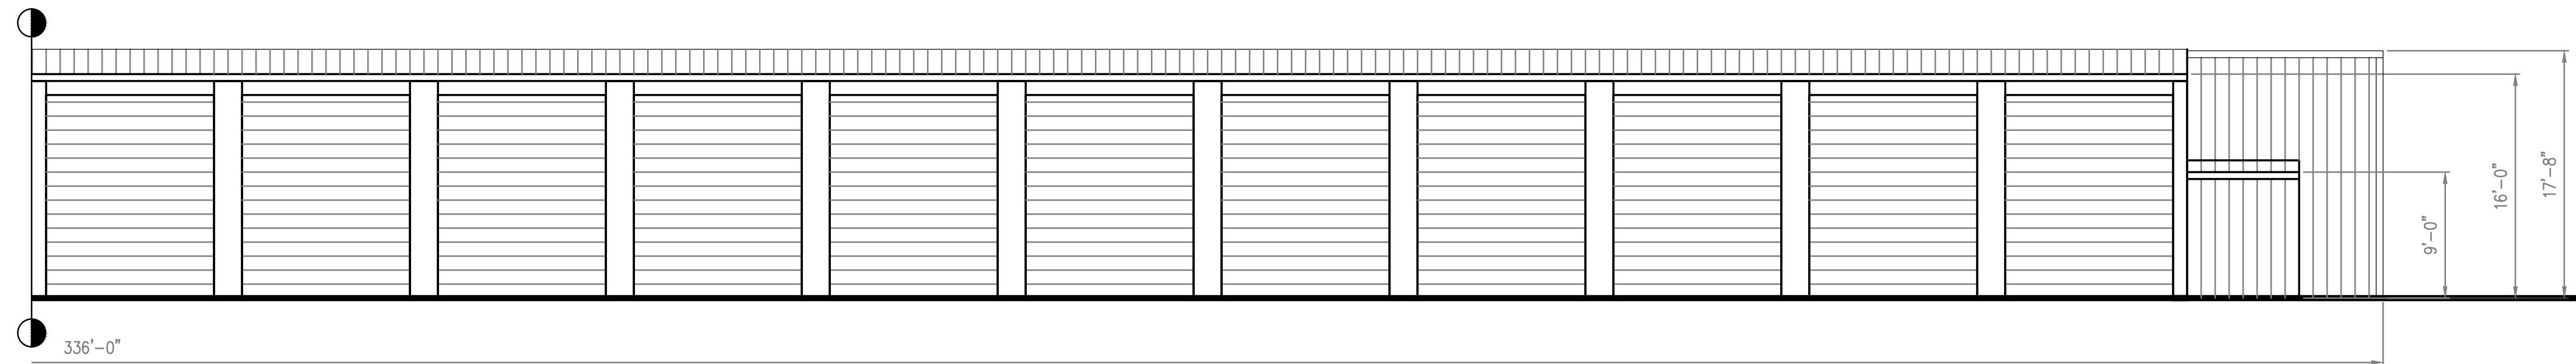

BUILDING A - PARTIAL NORTH ELEVATION (SOUTH ELEVATION SIMILAR)

SCALE: 1/8" = 1'-0"

BUILDING A - PARTIAL NORTH ELEVATION (SOUTH ELEVATION SIMILAR)

SCALE: 1/8" = 1'-0"

BUILDING A - WEST ELEVATION (EAST ELEVATION SIMILAR)

SCALE: 1/8" = 1'-0"

JUNO

ARCHITECTS

7925 Bosque ST. NW, Albuquerque, NM 87114 Ph. (505) 892-8453 Fax. (505)890-1736

PROJECT:

ALBUQUERQUE RV + BOAT STORAGE
2201 VISTA ORIENTE NW, ALBUQUERQUE, NM

SHEET TITLE:

BUILDING A EXTERIOR ELEVATIONS

REVISION

DATE

ARCHITECT STAMP

CONSULTANT STAMP

DATE:

12-20-16

PROJECT NO.