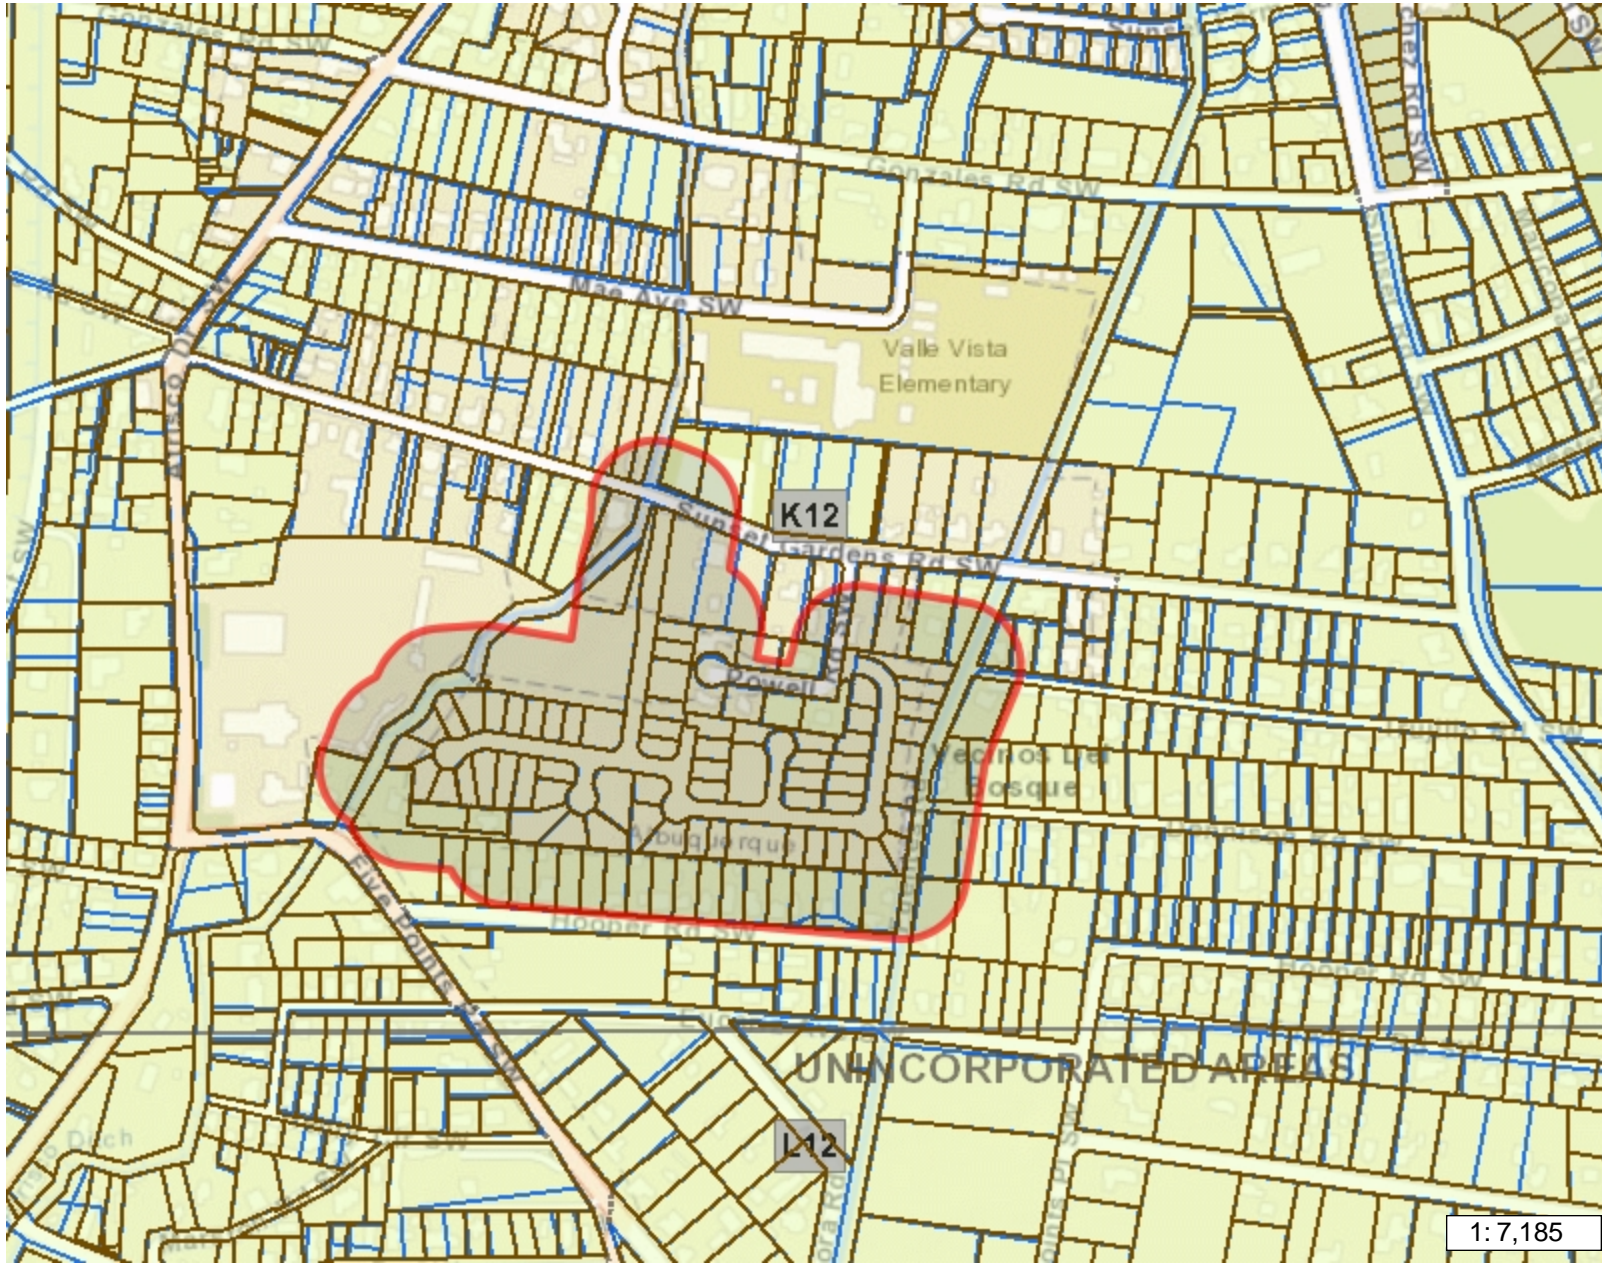

2003613

Legend

- Bernalillo County Parcels
- City Parcels
- Zone Grid
- Municipal Limits**
- Corrales
- Edgewood
- Los Ranchos
- Rio Rancho
- Tijeras
- UNINCORPORATED
- World Street Map

Notes

Notes area

0.2 0 0.08 0.2 Miles

WGS_1984_Web_Mercator_Auxiliary_Sphere
1/5/2018 © City of Albuquerque

This map is a user generated static output from www.cabq.gov/gis and is for reference only. Data layers that appear on this map may or may not be accurate, current, or otherwise reliable.

THIS MAP IS NOT TO BE USED FOR LEGAL PURPOSES

1: 7,185