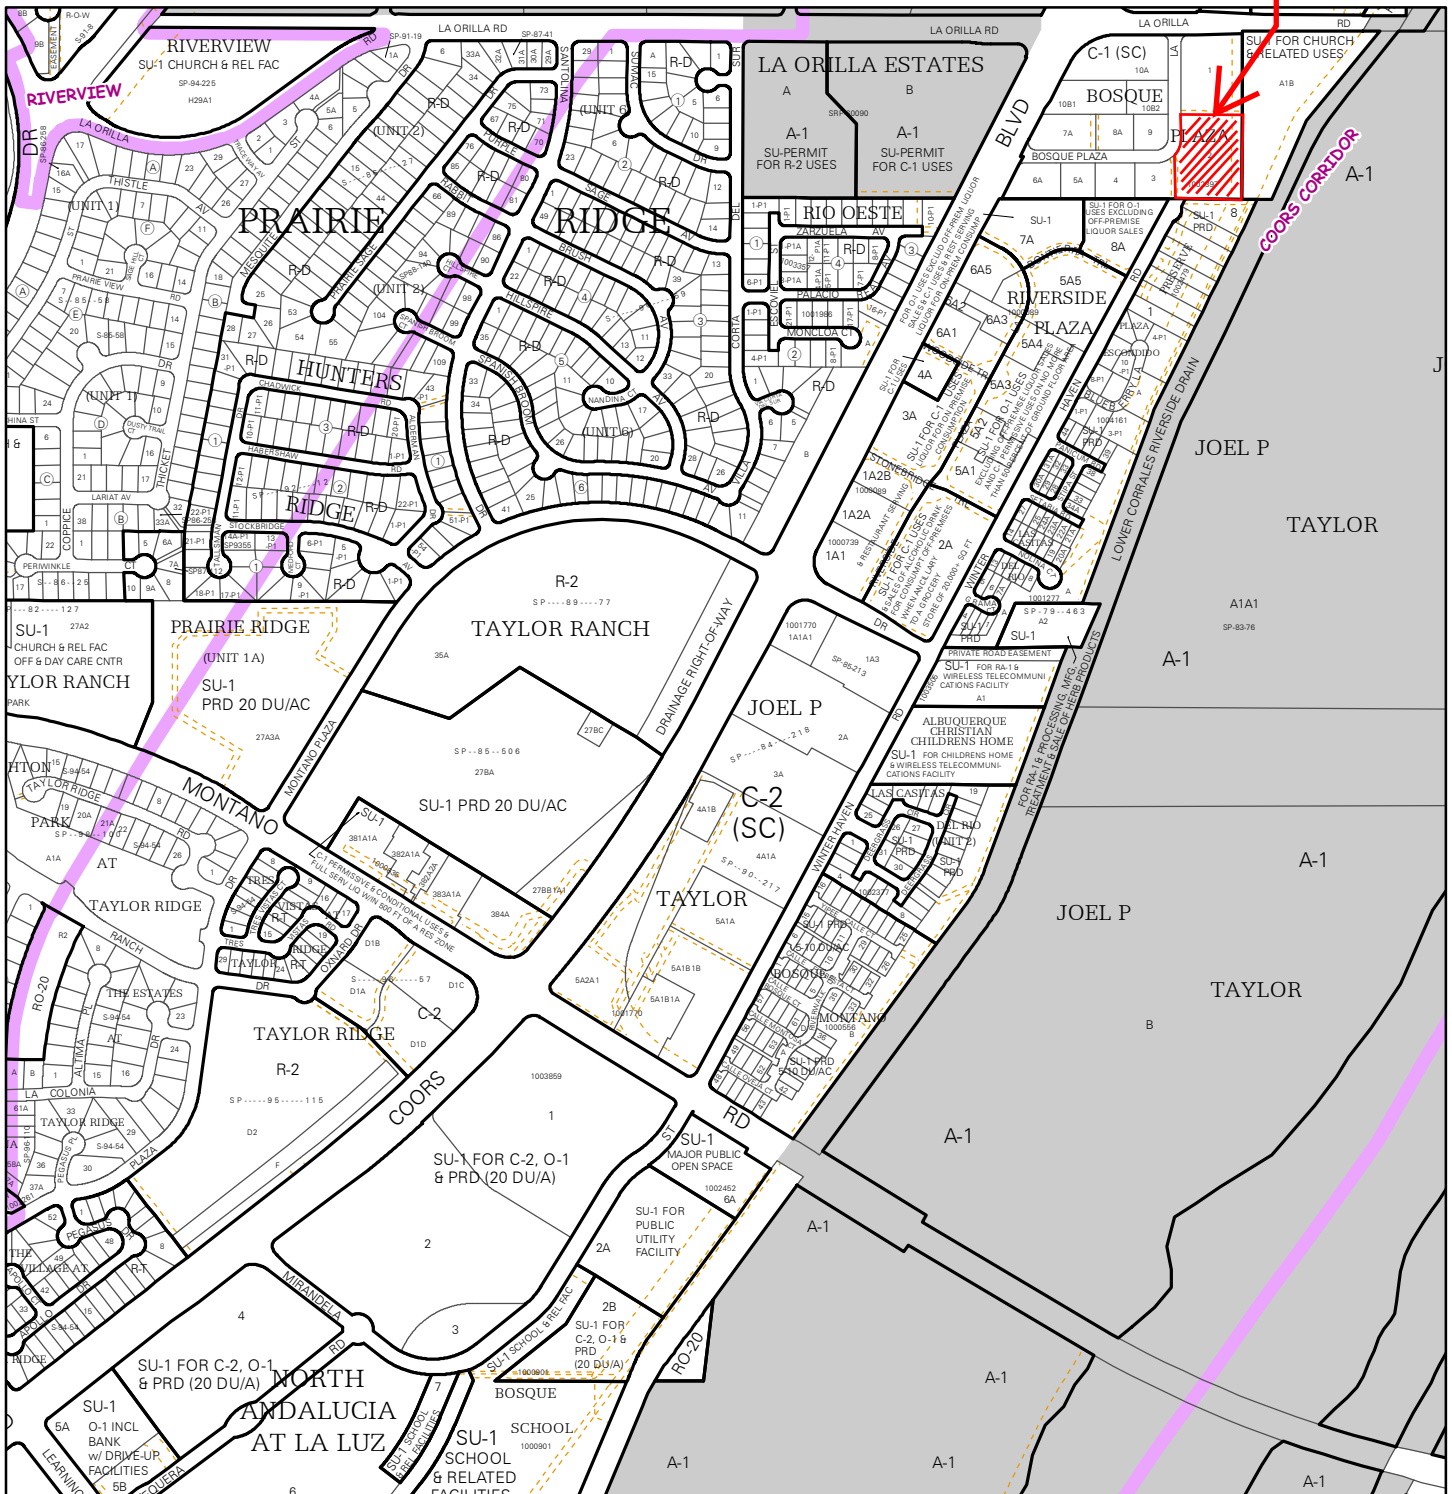

Lot 2 Bosque Plaza

For more current information and details visit: <http://www.cabq.gov/gis>

Map amended through: 1/28/2016

Note: Grey Shading Represents Area Outside of the City Limits

Zone Atlas Page:
E-12-Z

Selected Symbols

- SECTOR PLANS
- Design Overlay Zones
- City Historic Zones
- H-1 Buffer Zone
- Petroglyph Mon.
- Escarpment
- 2 Mile Airport Zone
- Airport Noise Contours
- Wall Overlay Zone

0 750 1,500 Feet