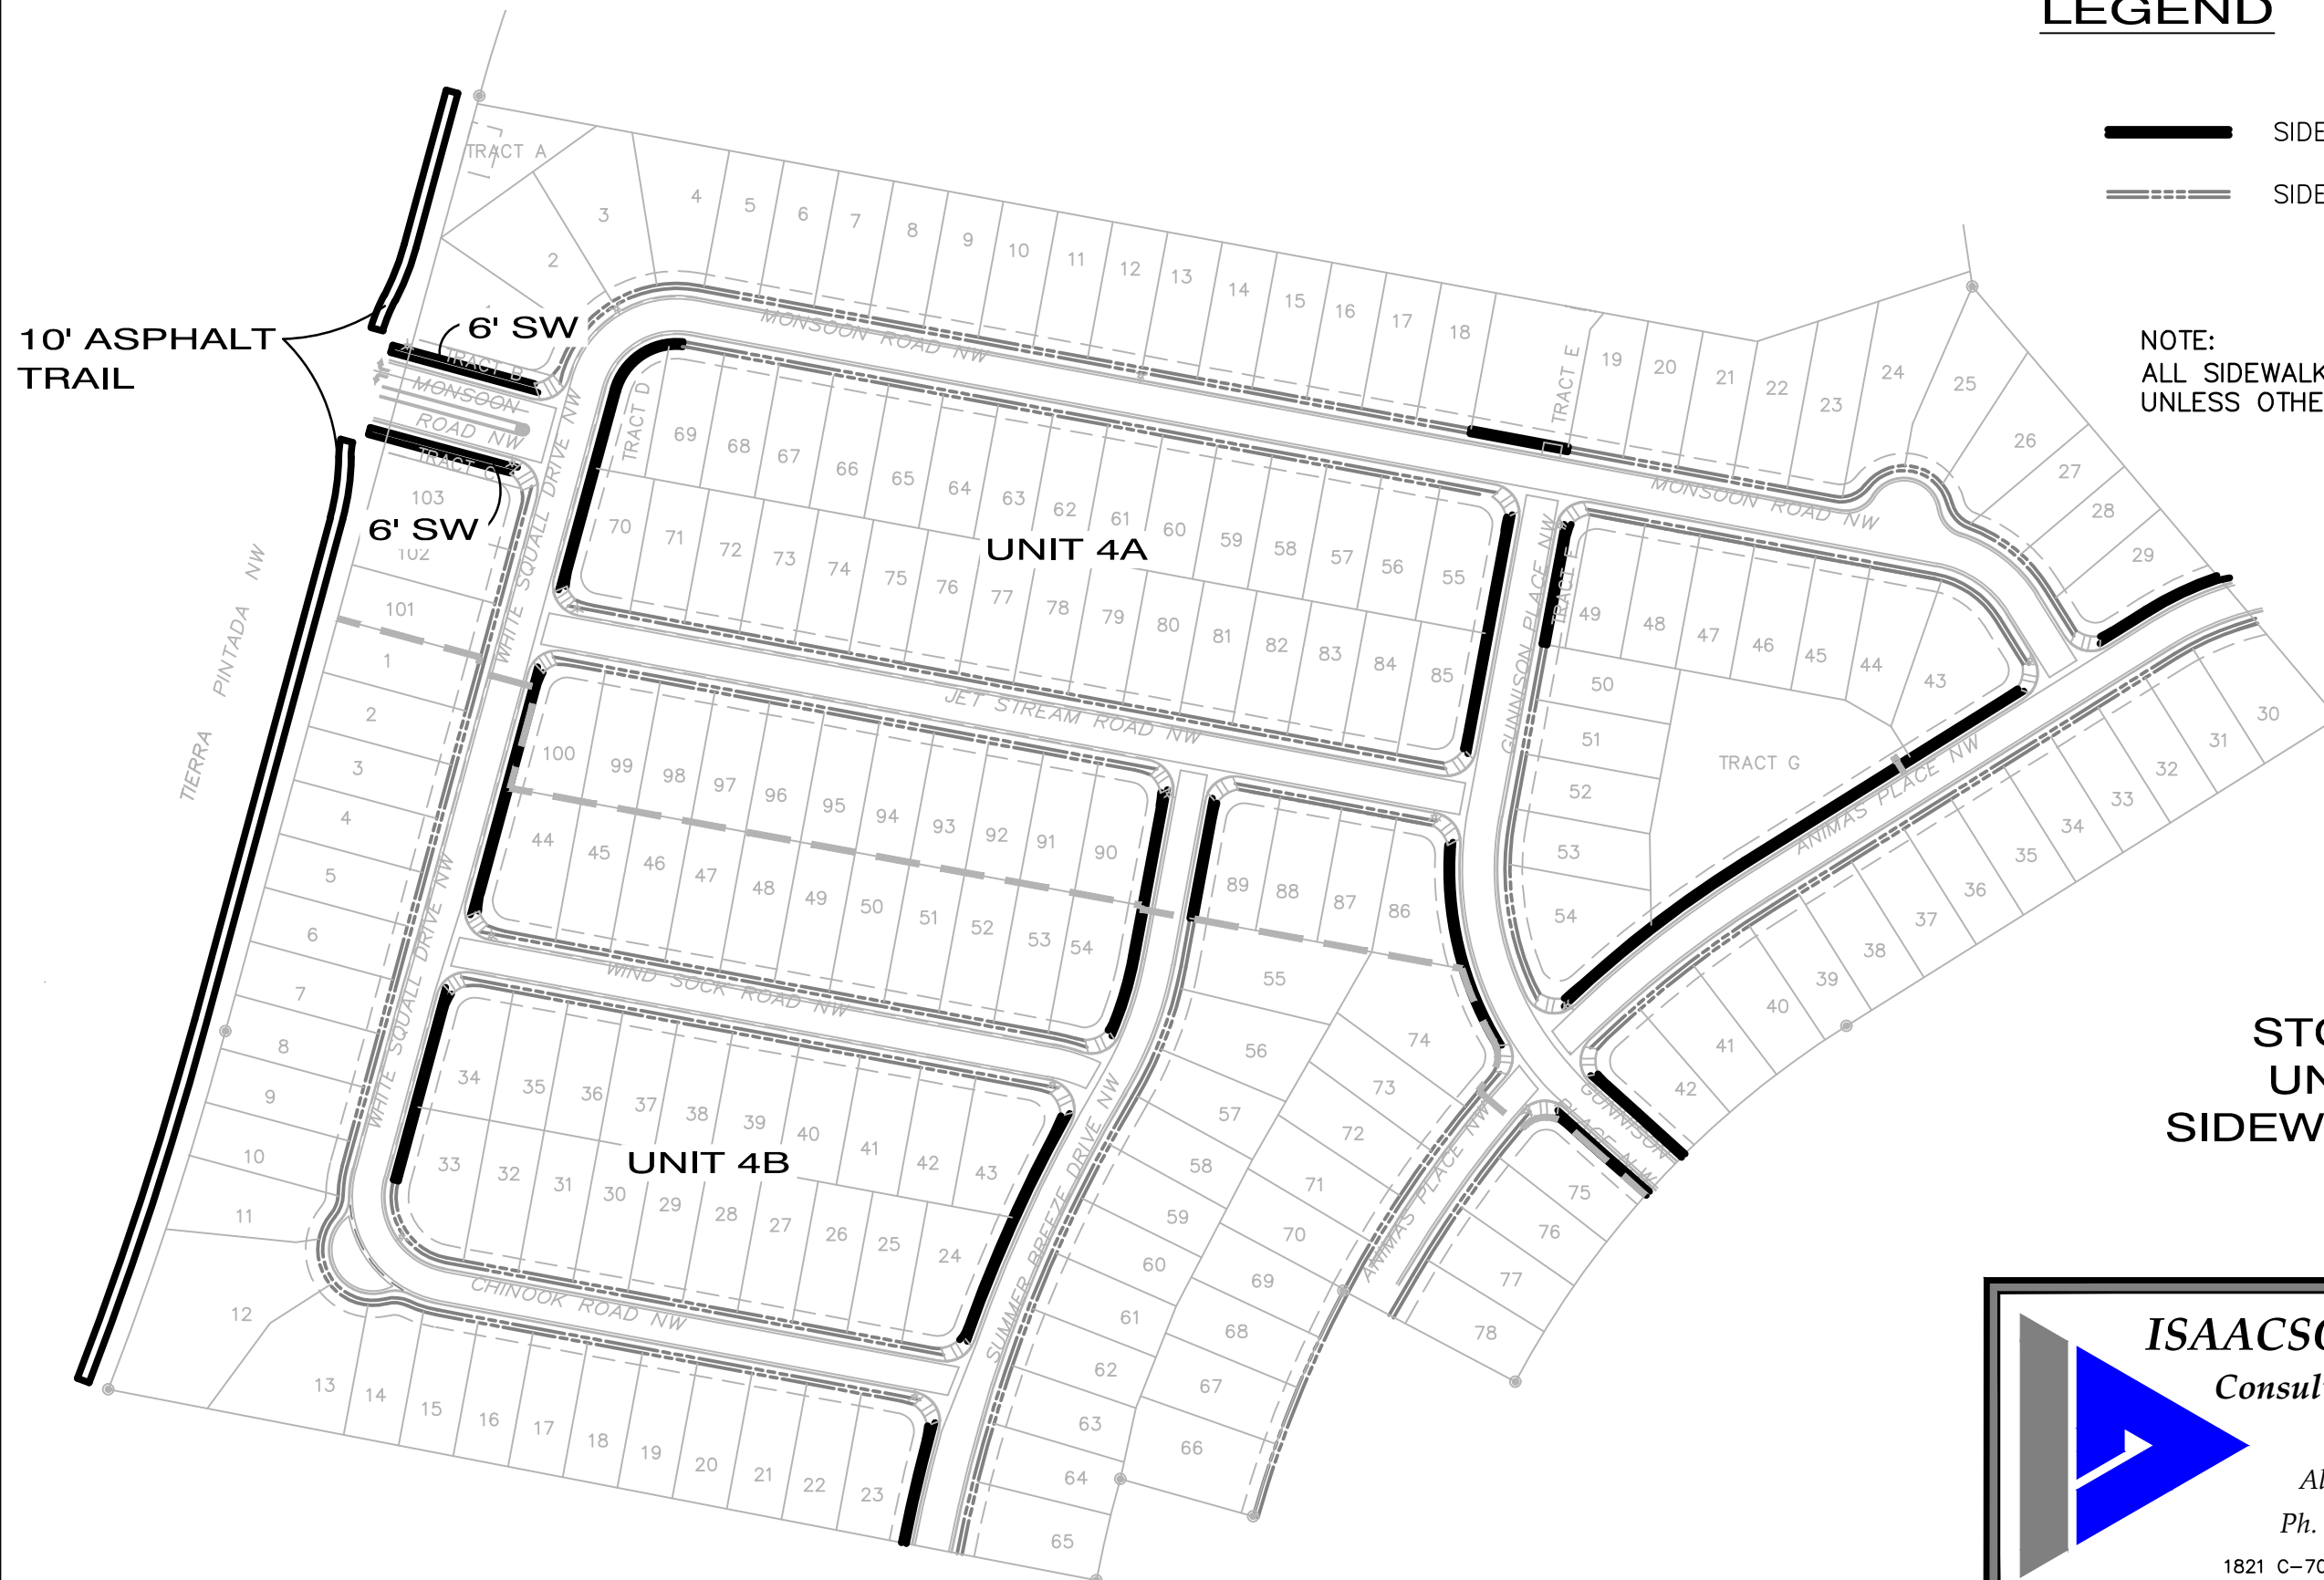

LEGEND

-  SIDEWALK TO BE CONSTRUCTED
-  SIDEWALK TO BE DEFERRED

NOTE:
ALL SIDEWALKS SHALL BE 4' WIDE
UNLESS OTHERWISE NOTED.

N.T.S.

STORMCLOUD UNITS 4A&4B SIDEWALK DEFERRAL EXHIBIT

DRB #1005029

ISAACSON & ARFMAN, P.A.
Consulting Engineering Associates
128 Monroe Street N.E.
Albuquerque, New Mexico 87108
Ph. 505-268-8828 www.iacivil.com
1821 C-701-SDWK DEFER.dwg Apr 10,2012

10' ASPHALT
TRAIL

6' SW

6' SW

UNIT 4A

UNIT 4B

TERRA PINTADA NW

TRACT A

TRACT B

TRACT C

TRACT D

TRACT E

TRACT F

TRACT G

MONSOON ROAD NW

MONSOON ROAD NW

MONSOON ROAD NW