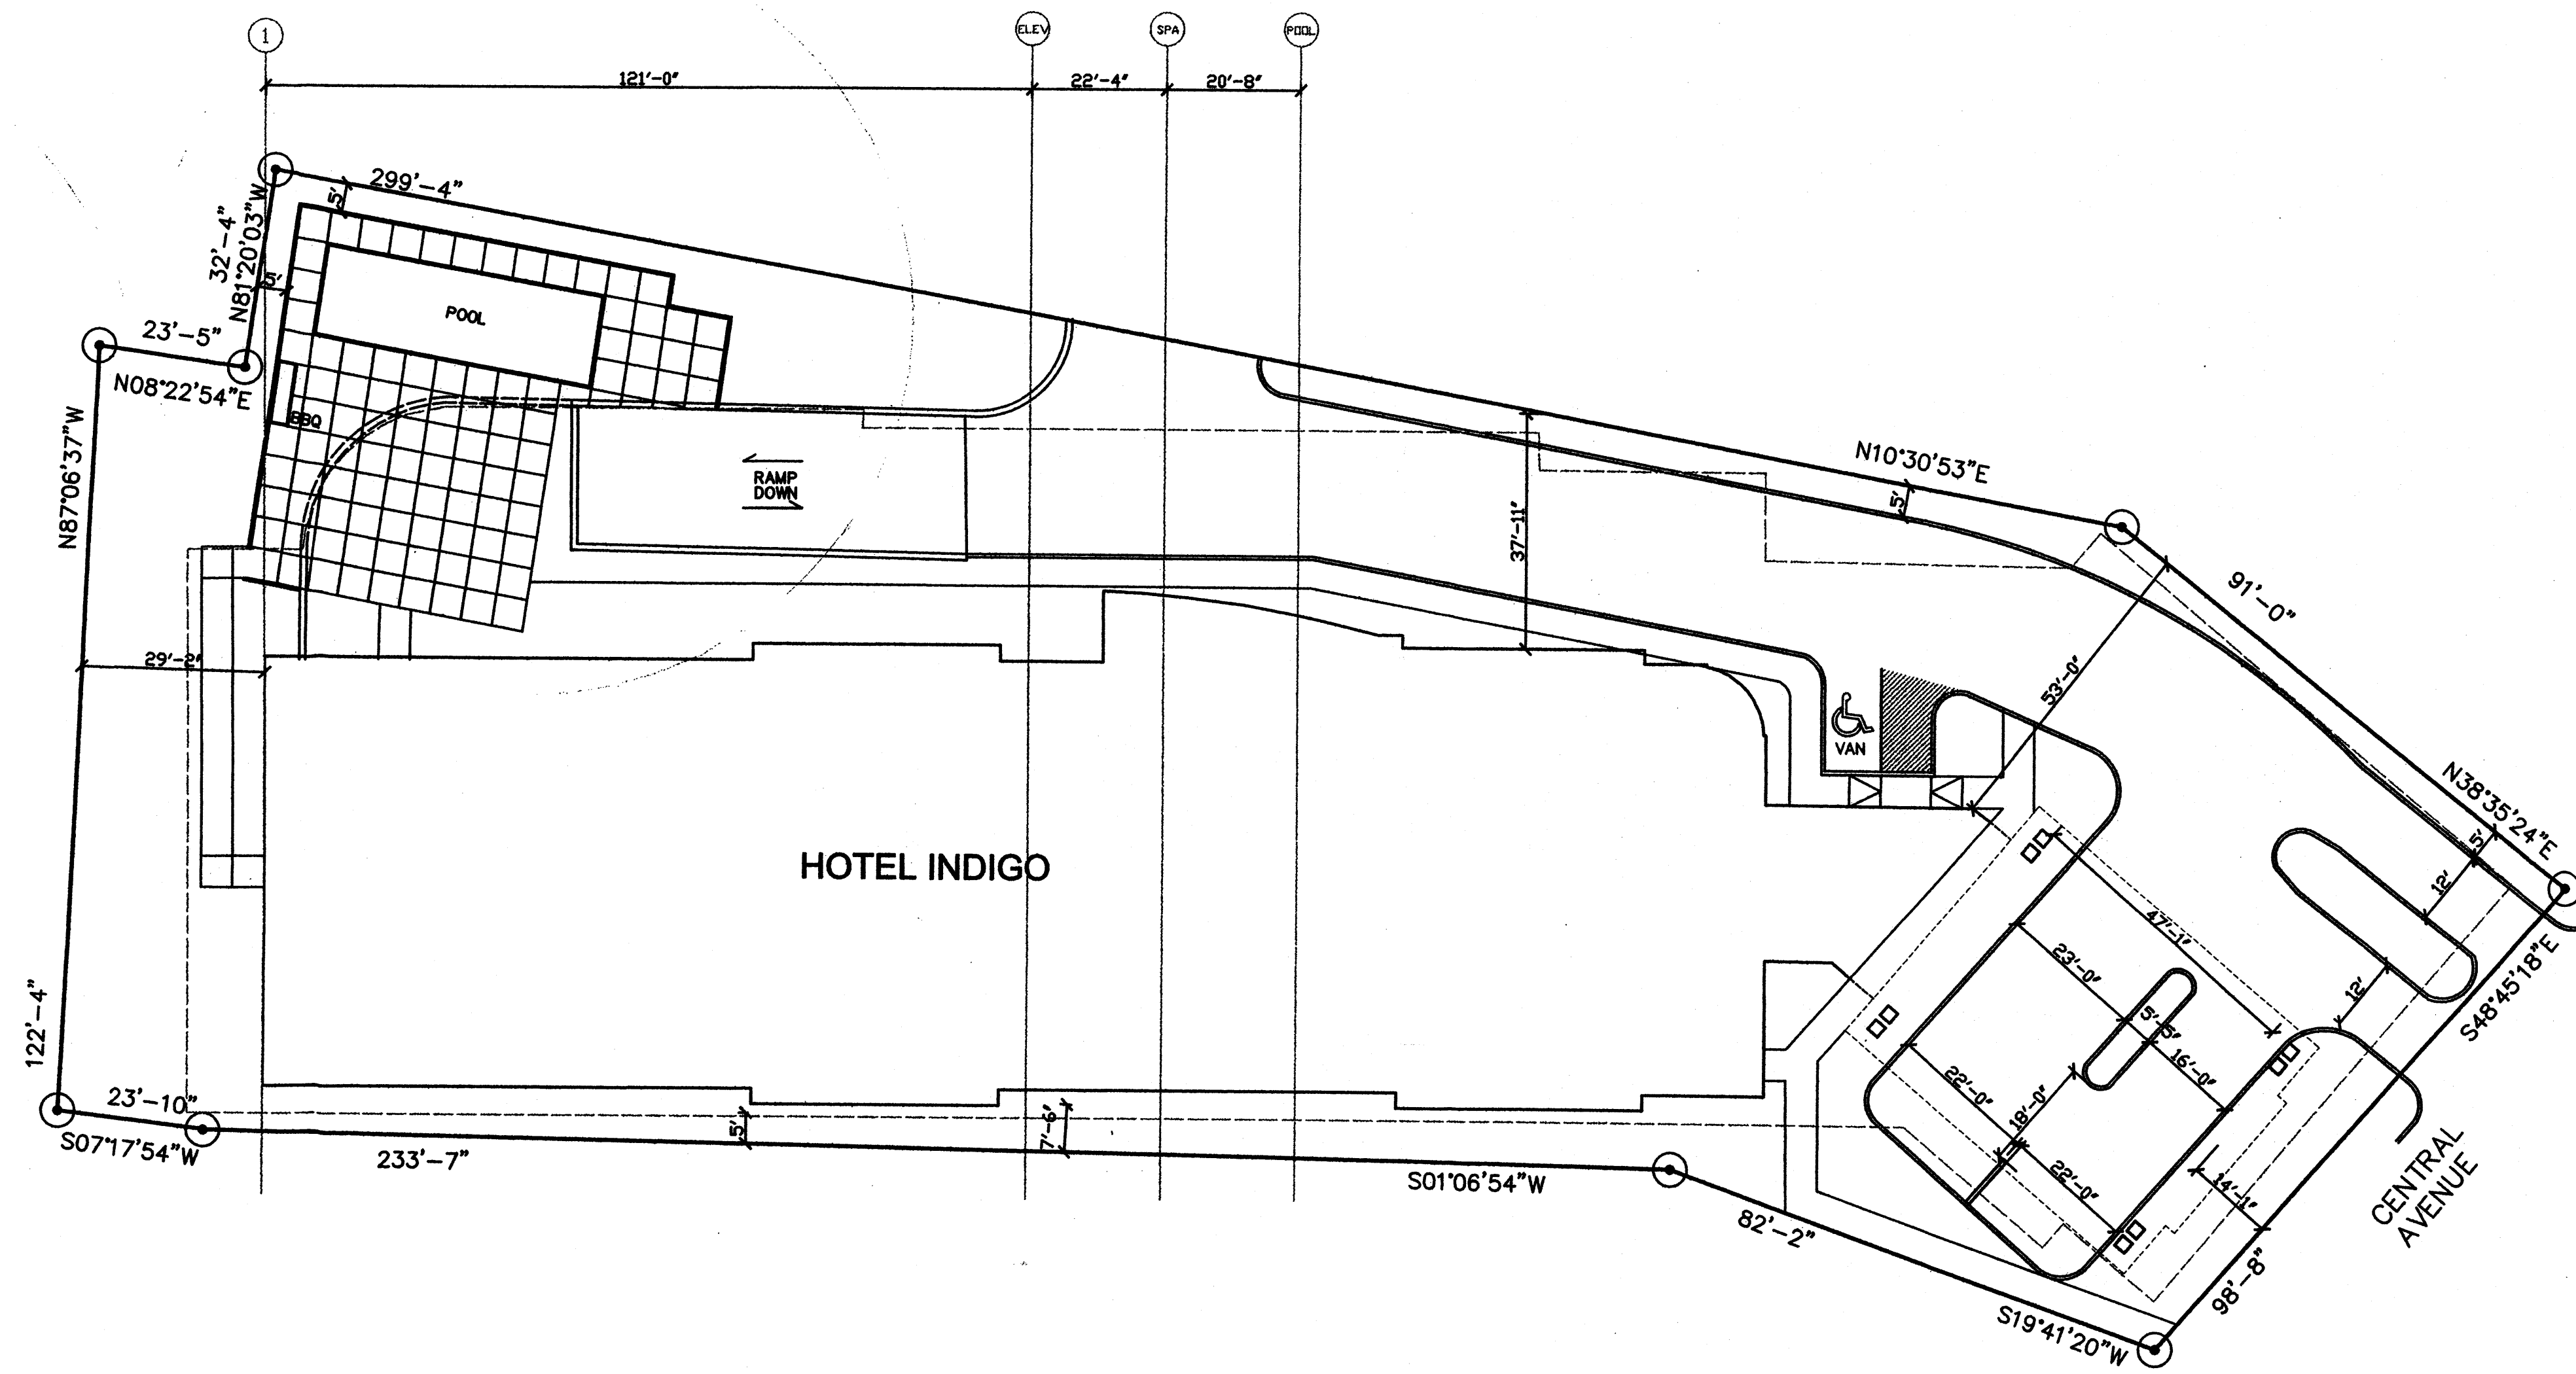

HOTEL INDIGO - SITE PLAN

SCALE: 1"=20'-0"

SITE PLAN

Afra Construction & Design
 2501 Yale Blvd SE Suite 102
 Albuquerque, New Mexico 87106
 Tel 505.998.3128
 Fax 505.998.3129

HOTEL INDIGO
 ALBUQUERQUE, NM

SP-1

3.20.08

HOTEL INDIGO - SITE PLAN

SCALE: 1"=20'-0"

SITE PLAN

Afra Construction & Design
 2501 Yale Blvd SE Suite 102
 Albuquerque, New Mexico 87106
 Tel: 505.998.3126
 Fax: 505.998.3125

HOTEL INDIGO
 ALBUQUERQUE, NM