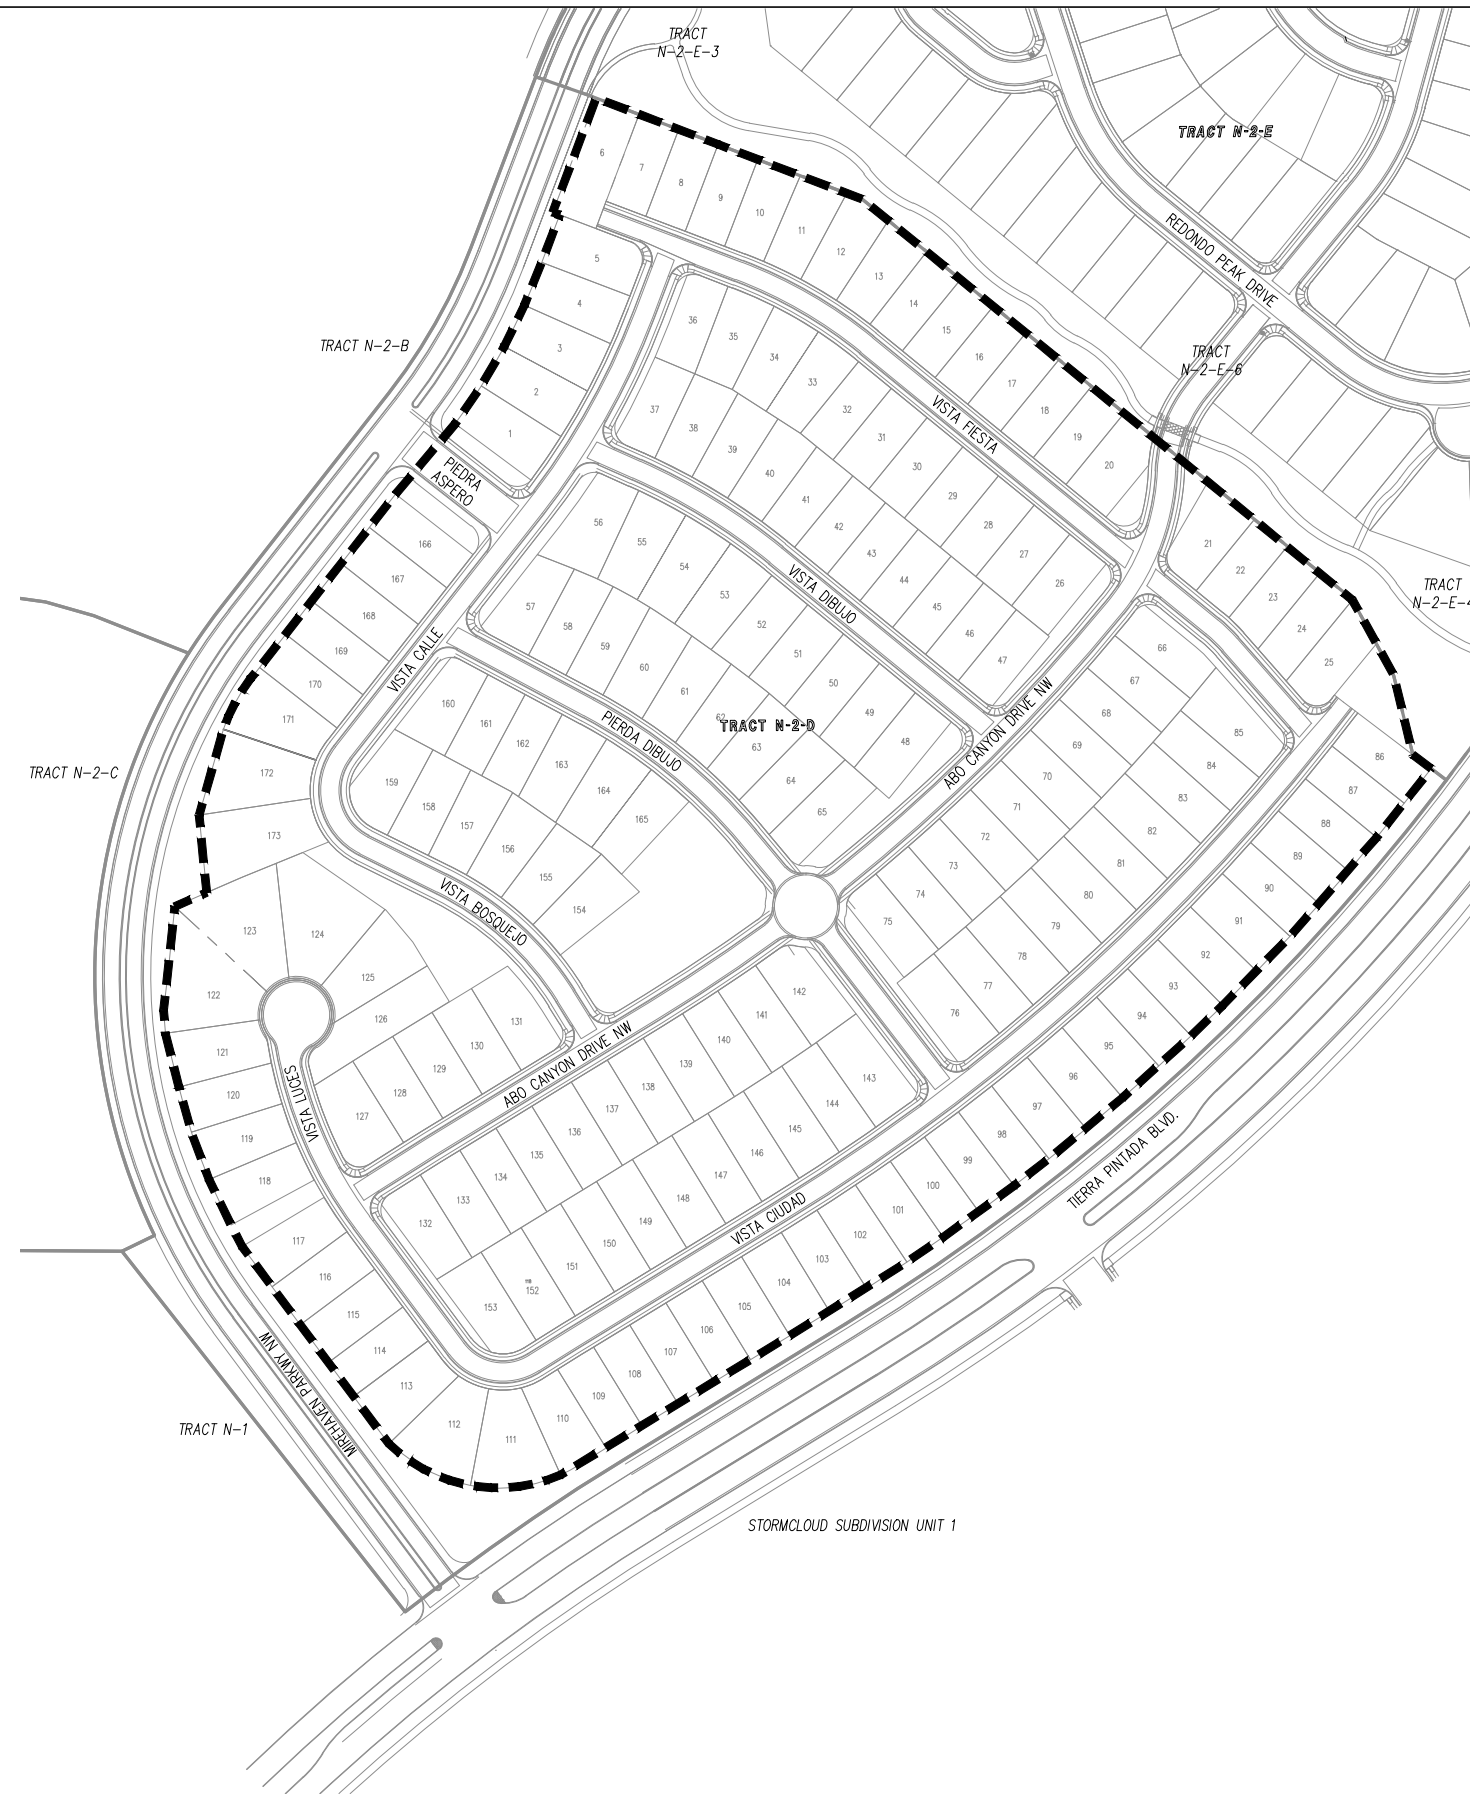

PULTE @ MIREHAVEN PHASE 2

WALL EXHIBIT

October, 2015

----- PROPOSED PERIMETER WALL LOCATION

N.T.S