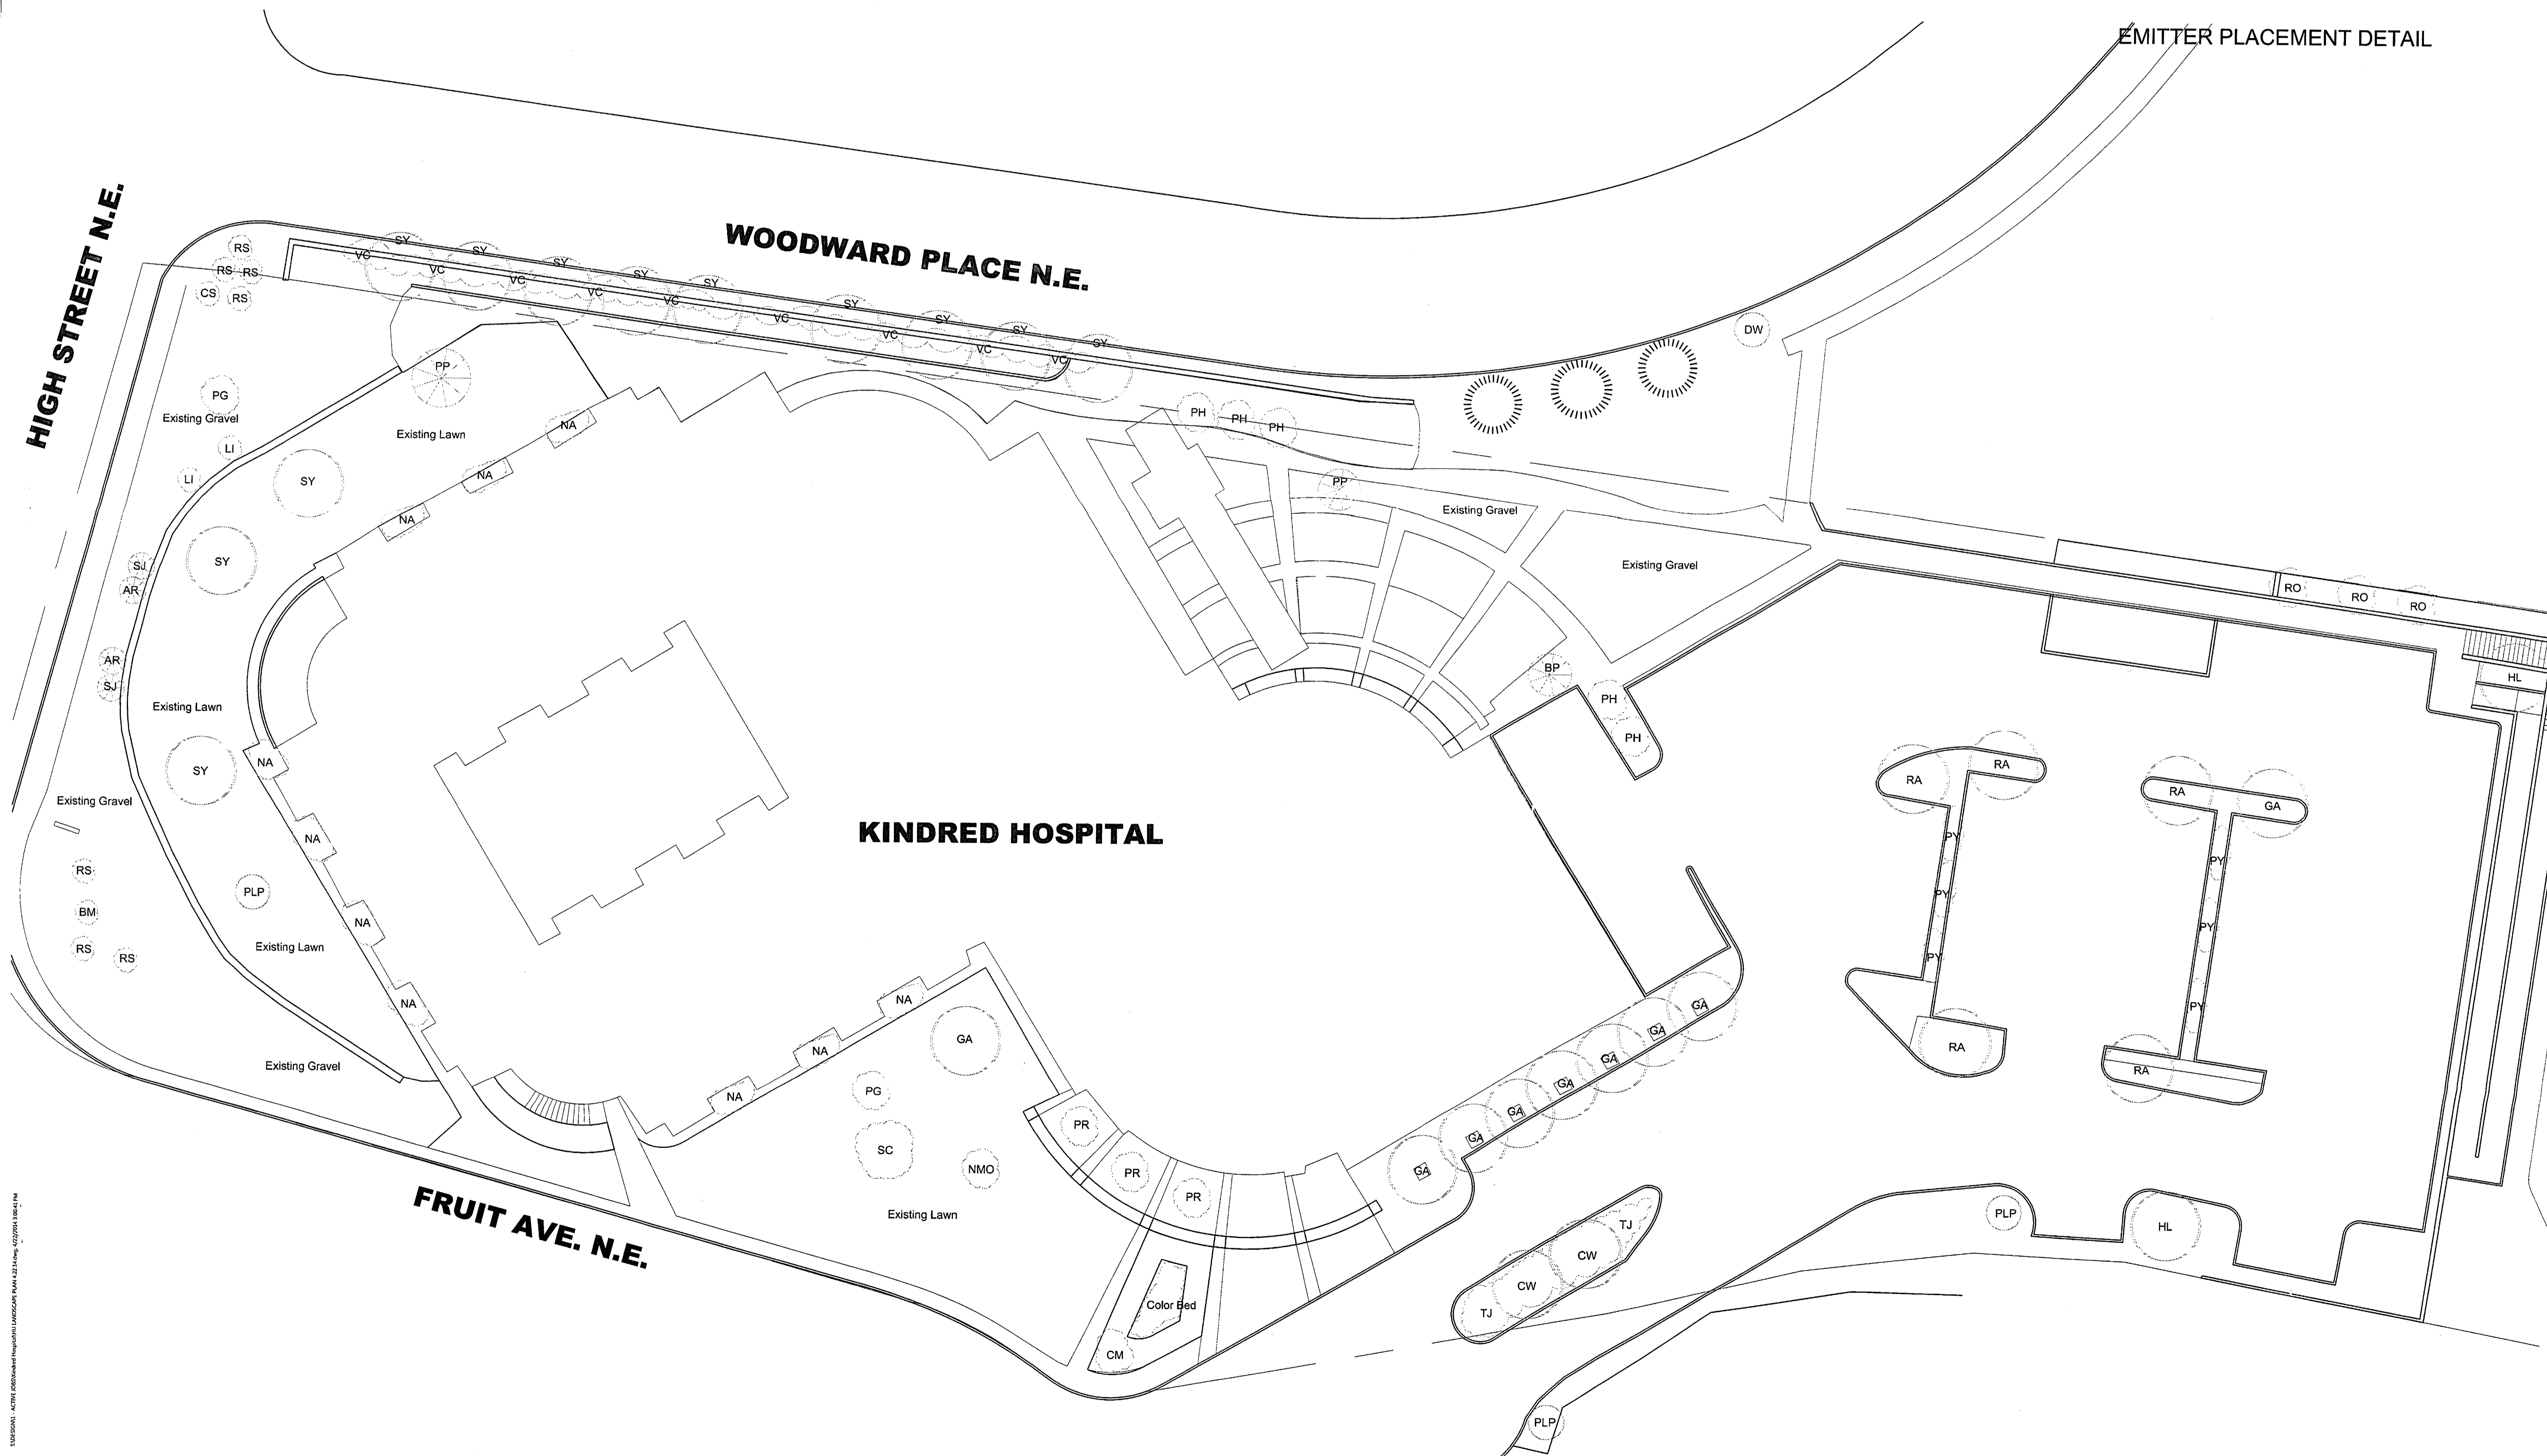

PLANT LEGEND/Proposed

Qty.	Symbol	Scientific Name Common Name	Size	Water Use
3		<i>Pinus nigra</i> Austrian Pine	5'-6'	Medium

PLANT LEGEND/Existing

Symbol	Common Name	Symbol	Common Name
CW	Cottonwood	PH	Photinia
GA	Green Ash	NA	Nandina
RA	Raywood Ash	PG	Pampas Grass
SY	Sycamore	CM	Crape Myrtle
HL	Honey Locust	RS	Russian Sage
PLP	Purple Leaf Plum	BM	Blue Mist
NMO	NM Olive	LI	Lilac
SC	Salt Cedar	PR	Privet
BP	Black Pine	TJ	Tam Juniper
PP	Pinon Pine	CS	Cherry Sage
SJ	Spartan Juniper	VC	Virginia Creeper
AR	Arborvitae	PY	Pyracantha
PP	Ponderosa Pine	RO	Rosemary
DW	Desert Willow		

IRRIGATION NOTE

A. TREE TRUNK/ ROOT CROWN
B. 24" CIRCLE FROM TRUNK
C. EMITTERS
D. 1/2" DISTRIBUTION LINE
E. PE DRIFLINE
F. EMITTER PLACED WITHIN 6" OF PLANT STEM
NOTE: PLACE EMITTER ABOVE PLANT ON SLOPE

growing better **Up**
Heads
LANDSCAPE CONTRACTORS
www.headsuplandscapes.com

P.O. Box 10597
Albuquerque, NM 87184
505.898.9615
505.898.2105 (fax)
design@hulc.com

Date: 8/15/2012
Revisions:
▲ 4/22/14
▲
▲
▲
Drawn by: JC
Reviewed by: JB

Kindred Hospital
700 High St. NE
Albuquerque, New Mexico

Sheet Title:
Landscape Plan

Sheet Number:
LS-01