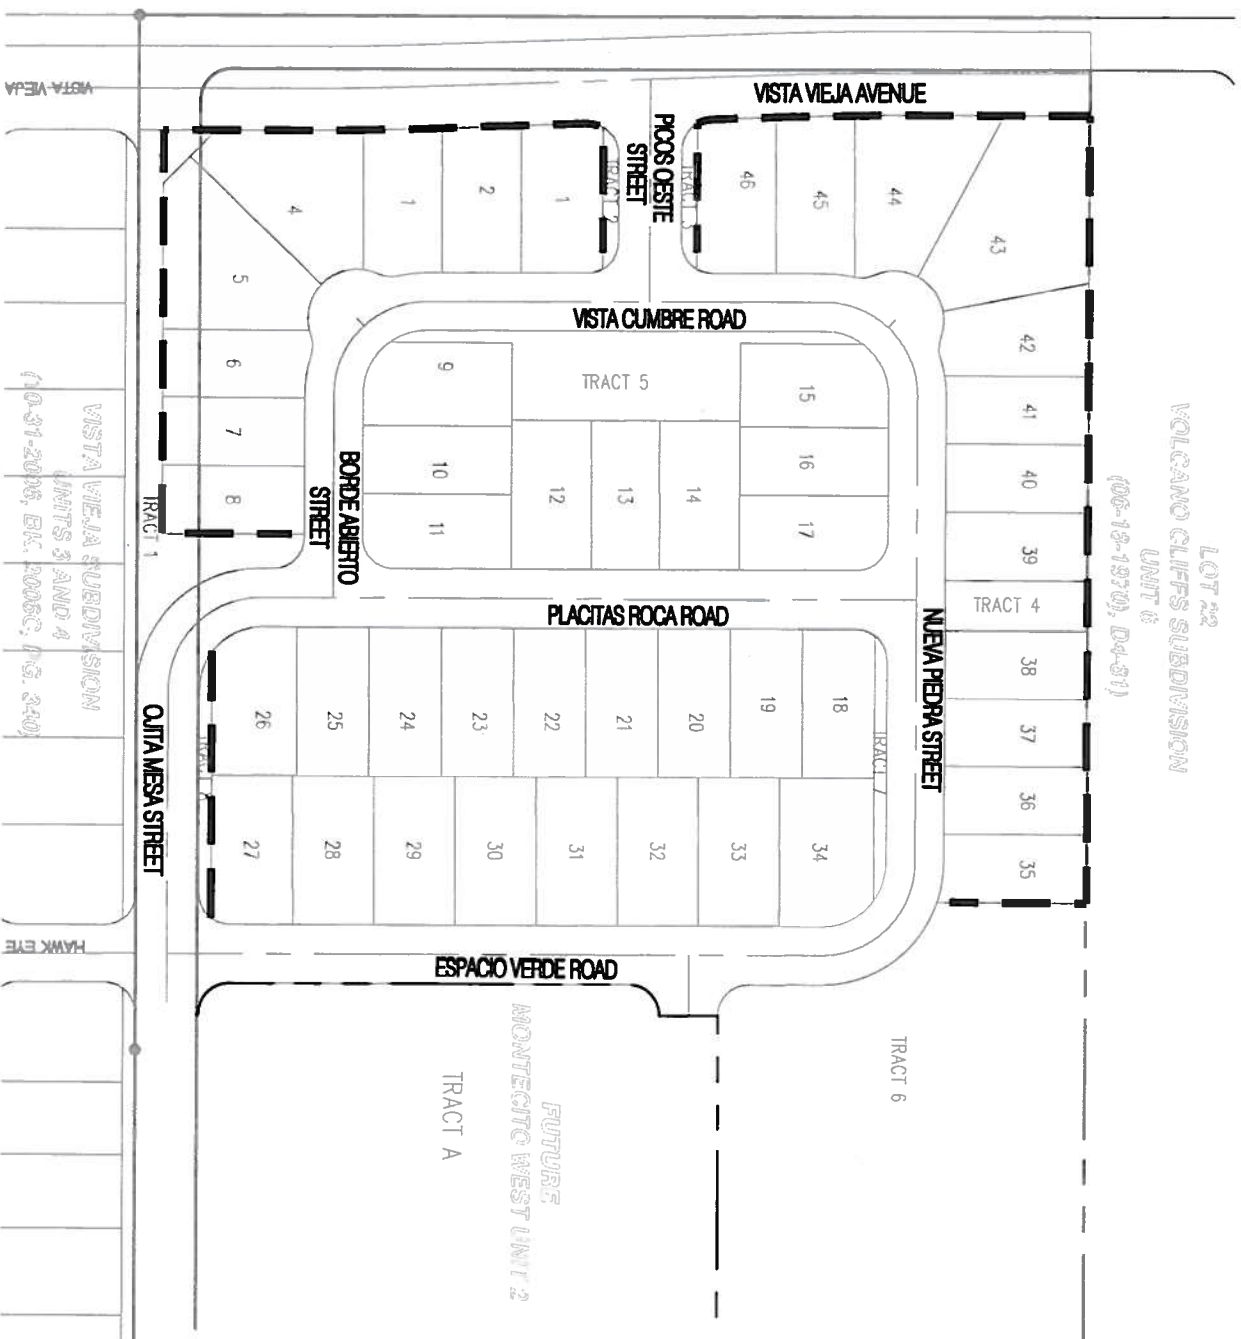

#1009206
12-21-13
Unit 1 ex.

LOT 22
VOLCANO CLIFFS SUBDIVISION
UNIT #
(06-18-1970, D4-31)

NOT TO SCALE

EXHIBIT "D"
Montecito West UNIT 1
WALL EXHIBIT
11/8/13

PERIMETER WALL TYPE 'A'

--- WALL TYPE 'A'