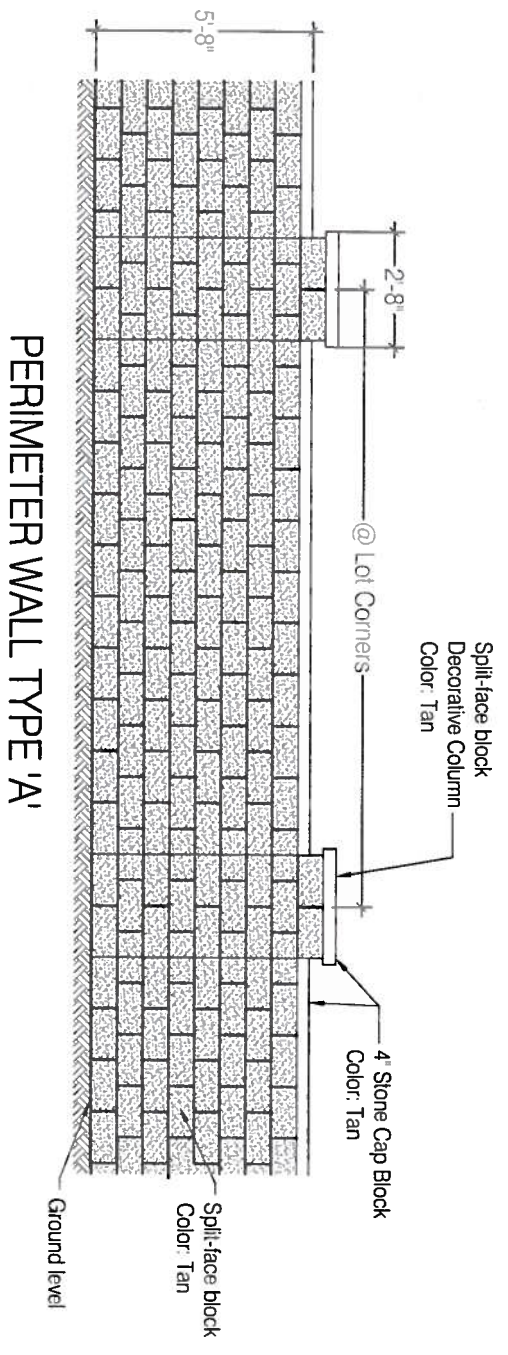

#1009206
12-21-13
Unit 1 ex.

LOT 22
VOLCANO CLIFFS SUBDIVISION
UNIT #
(06-18-1970, D4-31)

NOT TO SCALE

EXHIBIT "D"
Montecito West UNIT 1
WALL EXHIBIT
11/8/13

PERIMETER WALL TYPE 'A'

--- WALL TYPE 'A'