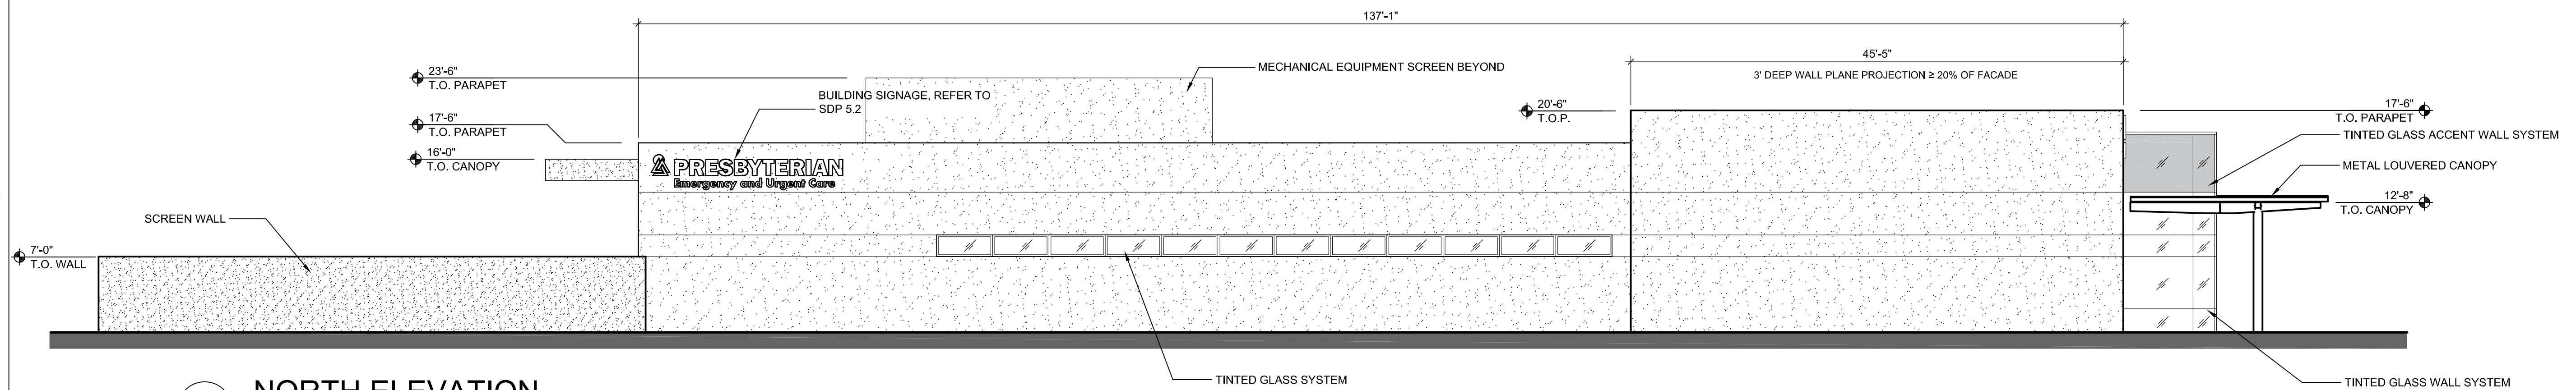

- △
- △
- △
- △

D1 SOUTH ELEVATION
1/8" = 1'-0"

C1 WEST ELEVATION
1/8" = 1'-0"

B1 NORTH ELEVATION
1/8" = 1'-0"

A1 EAST ELEVATION
1/8" = 1'-0"

LEGEND

-  DARK EARTHTONE EIFS ACCENT COLOR
-  LIGHT EARTHTONE EIFS COLOR