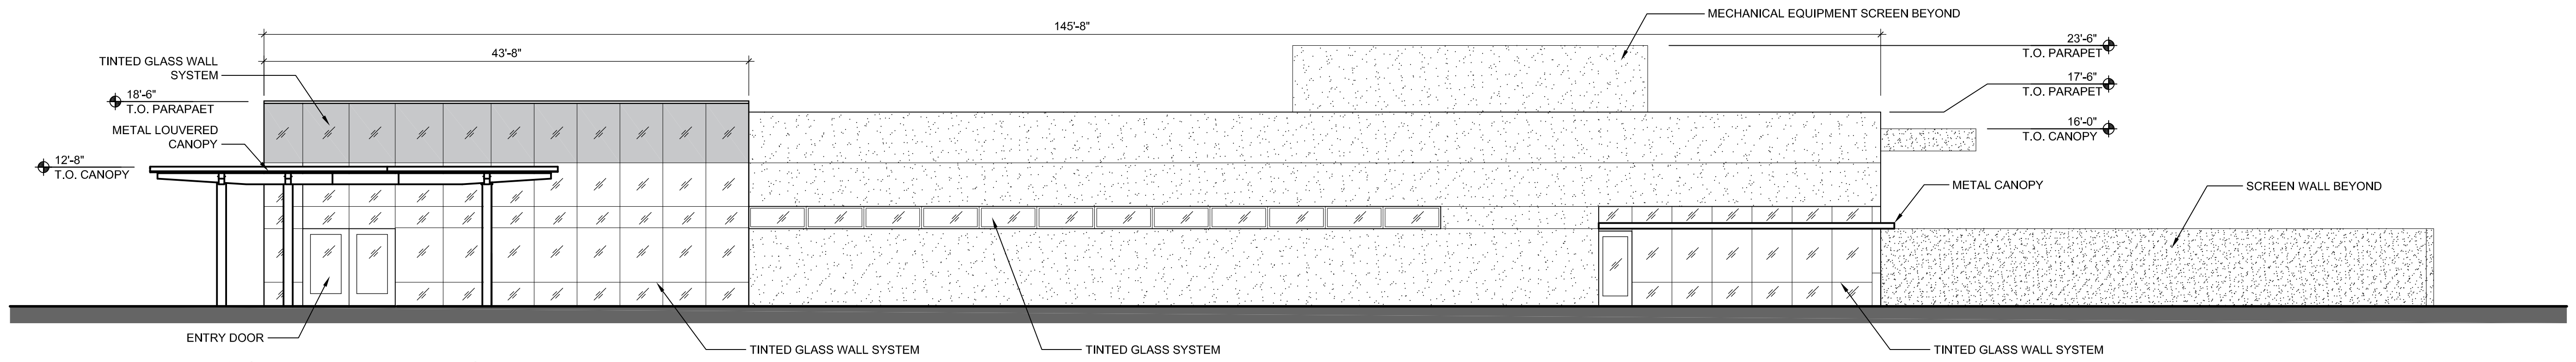

- △
- △
- △
- △

D1 SOUTH ELEVATION
1/8" = 1'-0"

C1 WEST ELEVATION
1/8" = 1'-0"

B1 NORTH ELEVATION
1/8" = 1'-0"

A1 EAST ELEVATION
1/8" = 1'-0"

LEGEND

-  DARK EARTHTONE EIFS ACCENT COLOR
-  LIGHT EARTHTONE EIFS COLOR