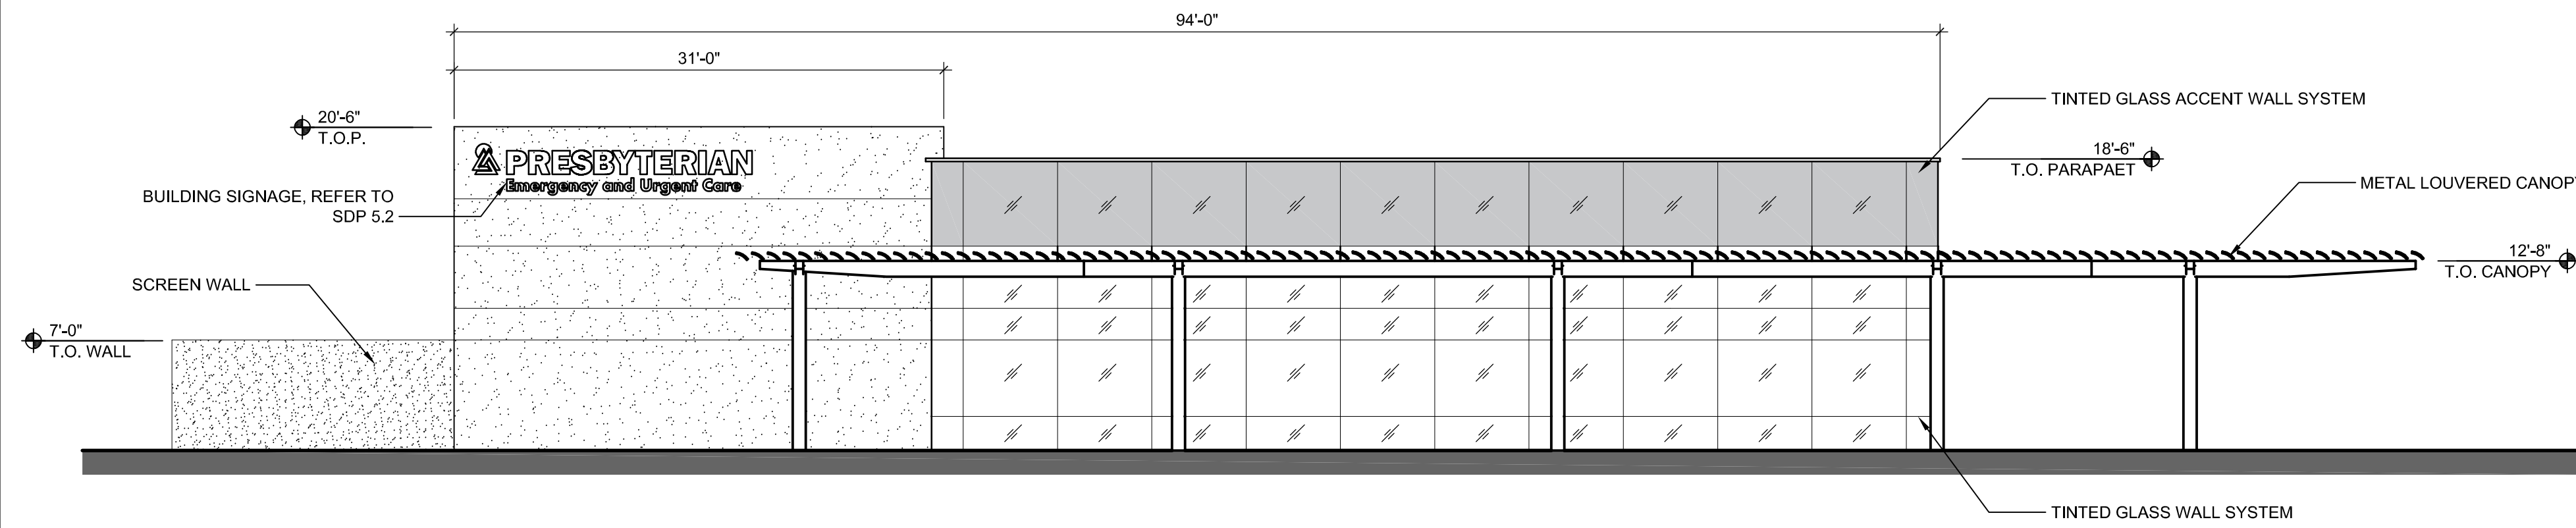

- △
- △
- △
- △

D1 SOUTH ELEVATION
1/8" = 1'-0"

C1 WEST ELEVATION
1/8" = 1'-0"

B1 NORTH ELEVATION
1/8" = 1'-0"

A1 EAST ELEVATION
1/8" = 1'-0"

LEGEND

-  DARK EARTHTONE EIFS ACCENT COLOR
-  LIGHT EARTHTONE EIFS COLOR