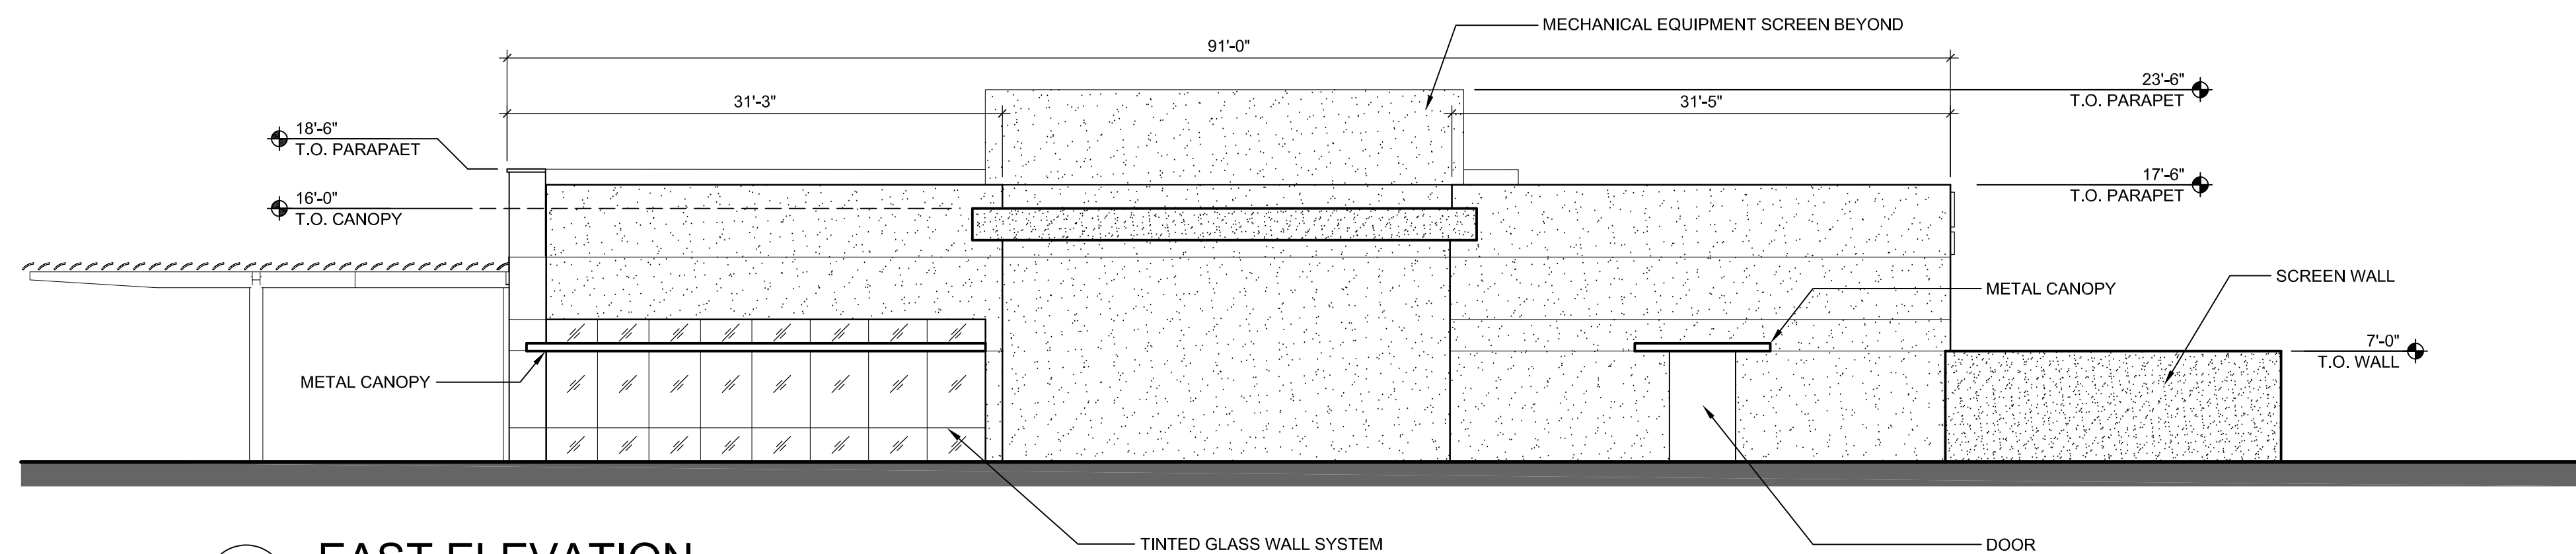

- △
- △
- △
- △

D1 SOUTH ELEVATION
1/8" = 1'-0"

C1 WEST ELEVATION
1/8" = 1'-0"

B1 NORTH ELEVATION
1/8" = 1'-0"

A1 EAST ELEVATION
1/8" = 1'-0"

LEGEND

-  DARK EARTHTONE EIFS ACCENT COLOR
-  LIGHT EARTHTONE EIFS COLOR