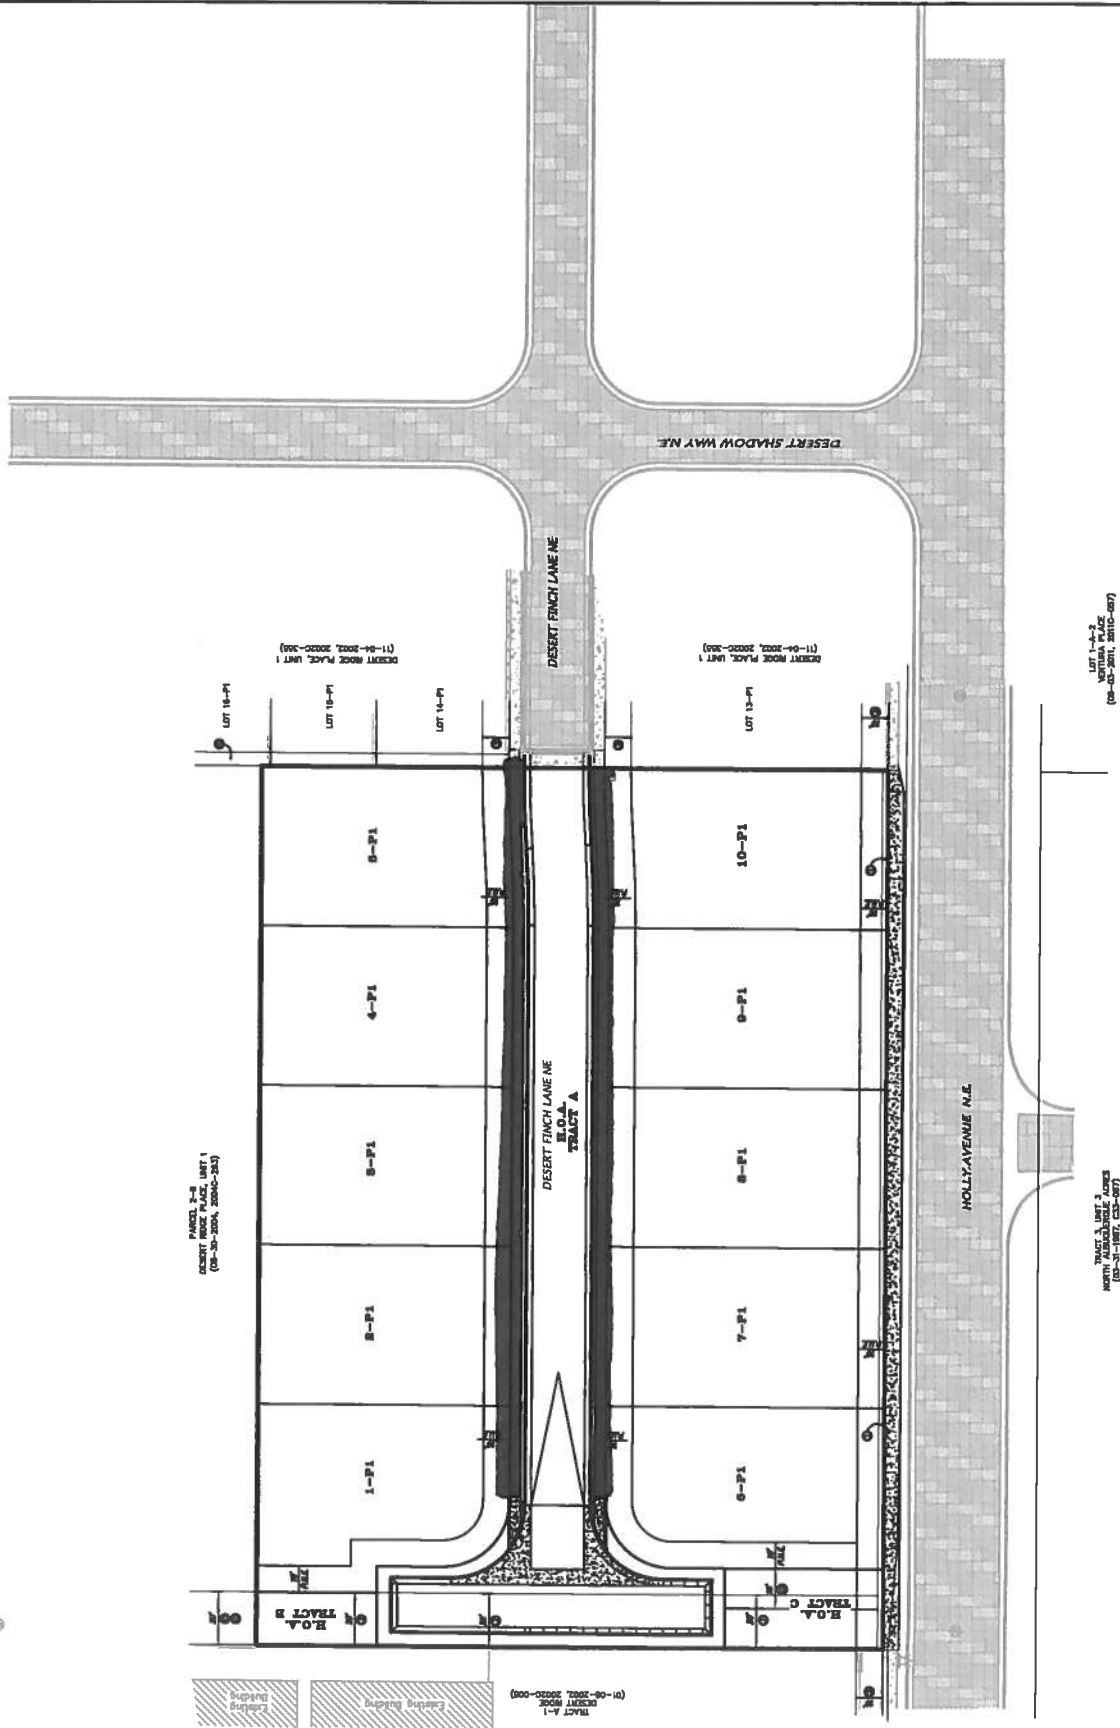

**DESERT RIDGE PLACE UNIT 3
 SIDEWALK DEFERRAL EXHIBIT
 DRB PROJECT : -----**

**TEMPORARY SIDEWALK DEFERRAL
 JANUARY 27, 2017**