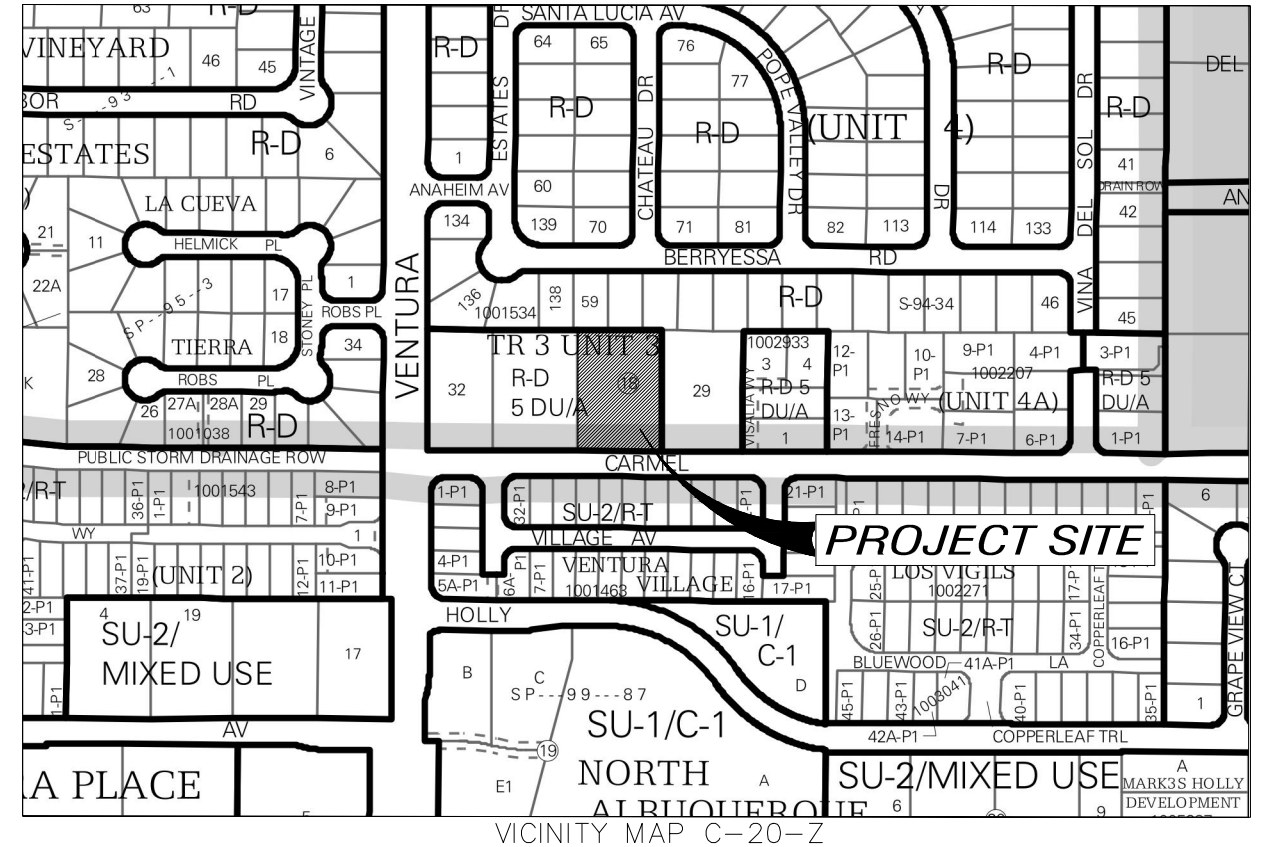

**LOT 30 REPLAT**  
**WITHIN**  
**NORTH ALBUQUERQUE ACRES**  
**IN**  
**PROJECTED SECTION 17, TOWNSHIP 11 NORTH, RANGE 4 EAST**  
**ELENA GALLEGOS LAND GRANT**  
**NEW MEXICO PRINCIPAL MERIDIAN**  
**CITY OF ALBUQUERQUE**  
**BERNALILLO COUNTY, NEW MEXICO**

JUNE 2013

VICINITY MAP C-20-Z