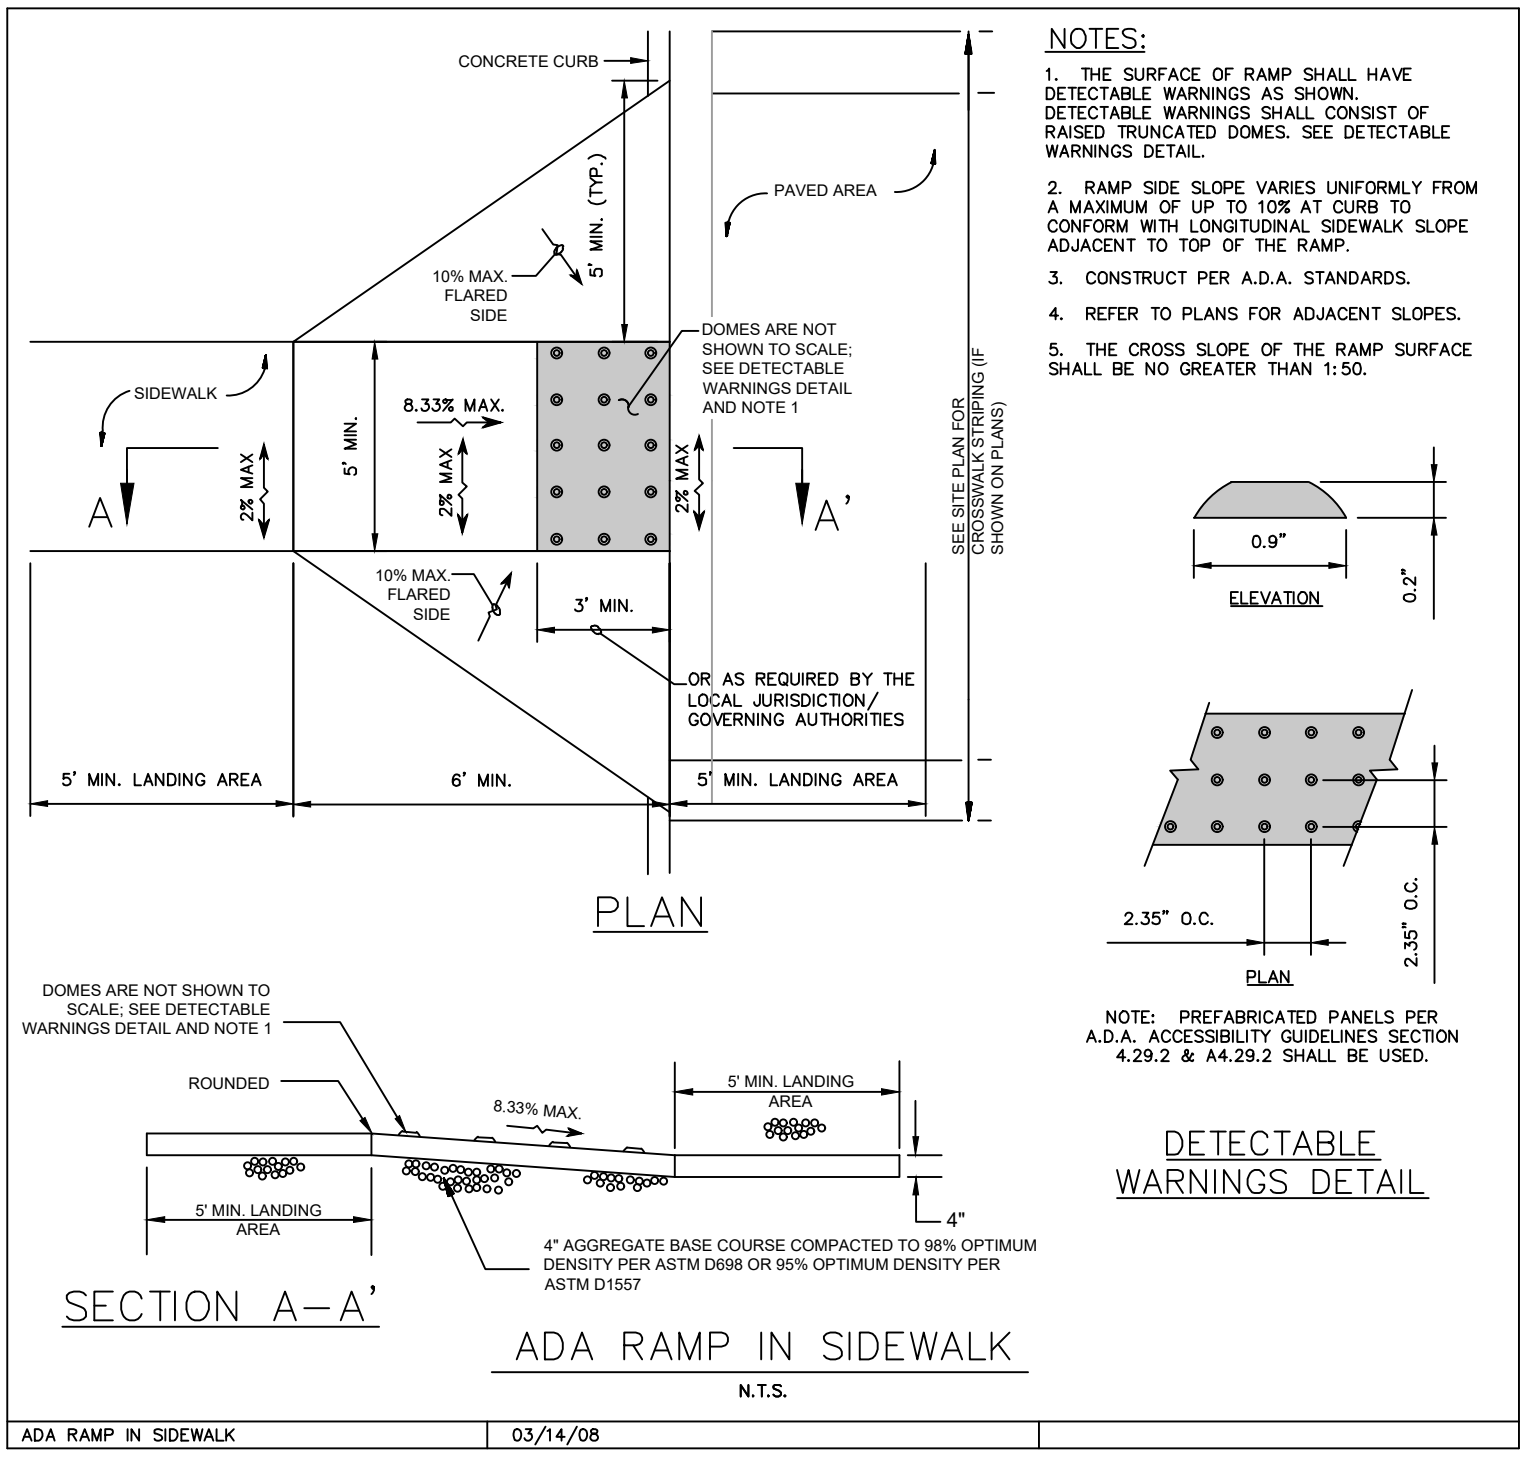

ISSUE BLOCK		
ADD#2	02/25/21	

CHECKED BY: RCJ
DRAWN BY: JSB
PRTO CYCLE: -
DOCUMENT DATE: 02/25/21

SITE DETAILS

SHEET: CS3