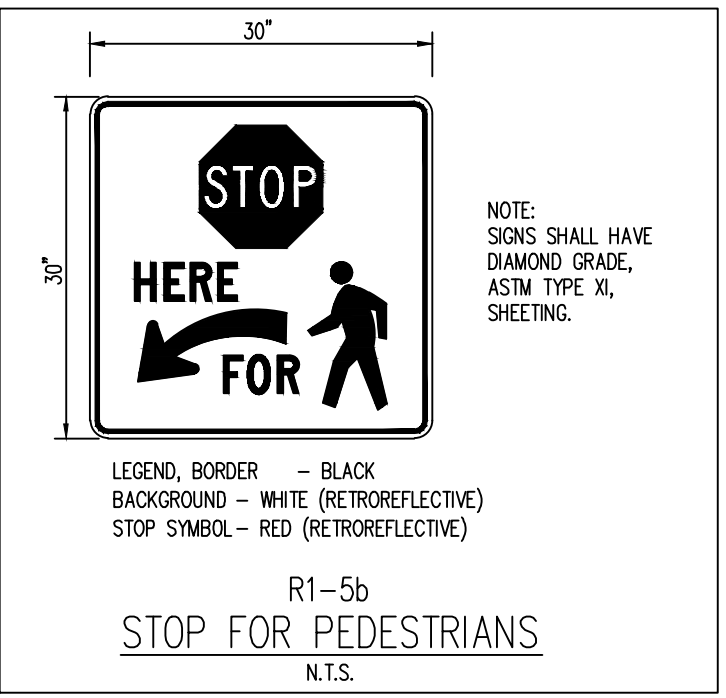

FINISH LEGEND	
P76	WALMART BLUE SW#076
P56	SAFETY YELLOW

Stall Designation Signs
18" x 18" 2.25 SF

For pickup, please call: 555-555-5555

"PICKUP" SIGNAGE