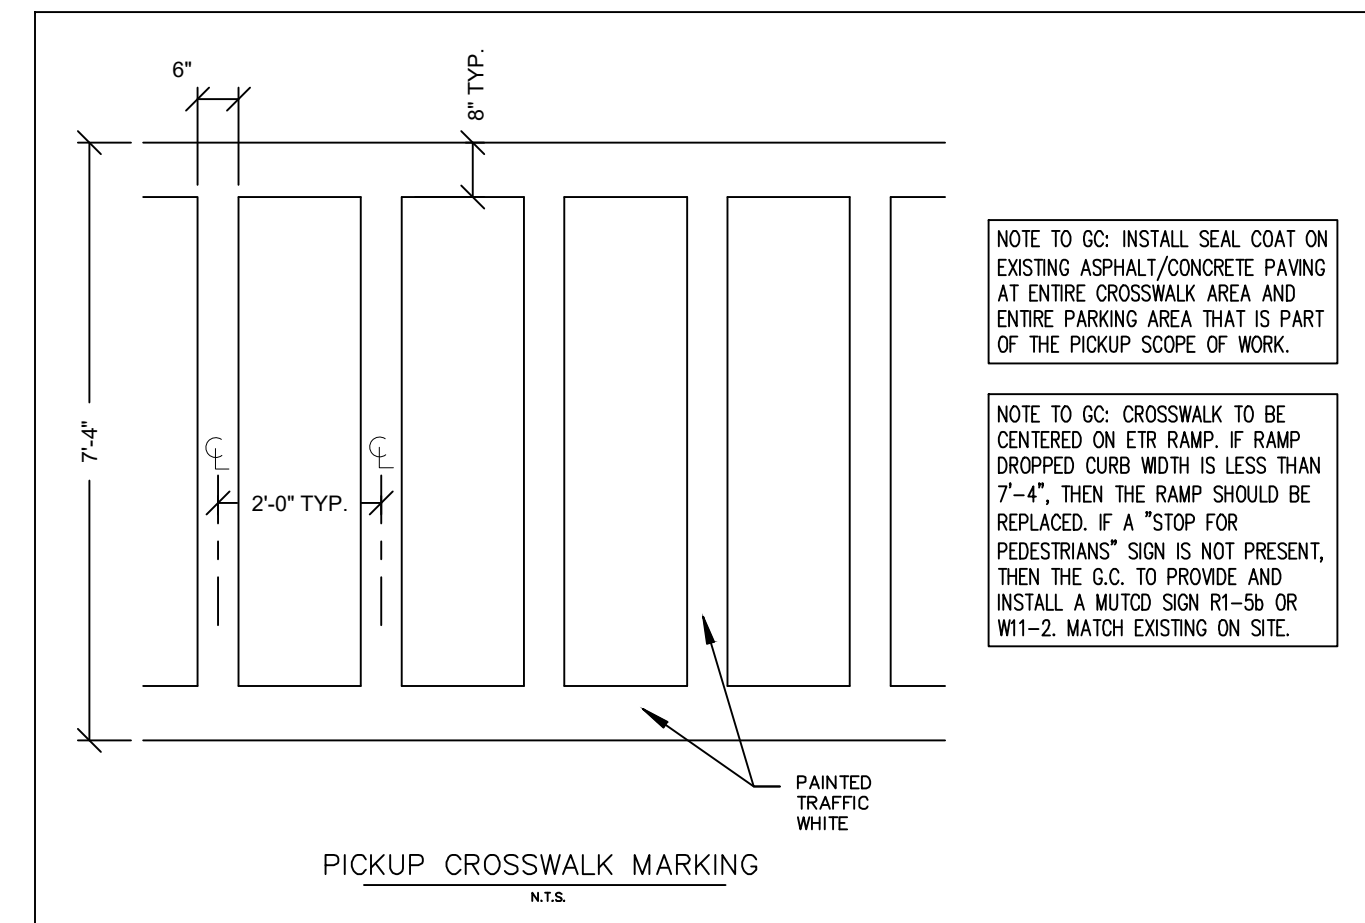

ISSUE BLOCK		
ADD#2	02/25/21	

CHECKED BY: RCJ
DRAWN BY: JSB
PRTO CYCLE: -
DOCUMENT DATE: 02/25/21

SITE DETAILS

SHEET: CS3