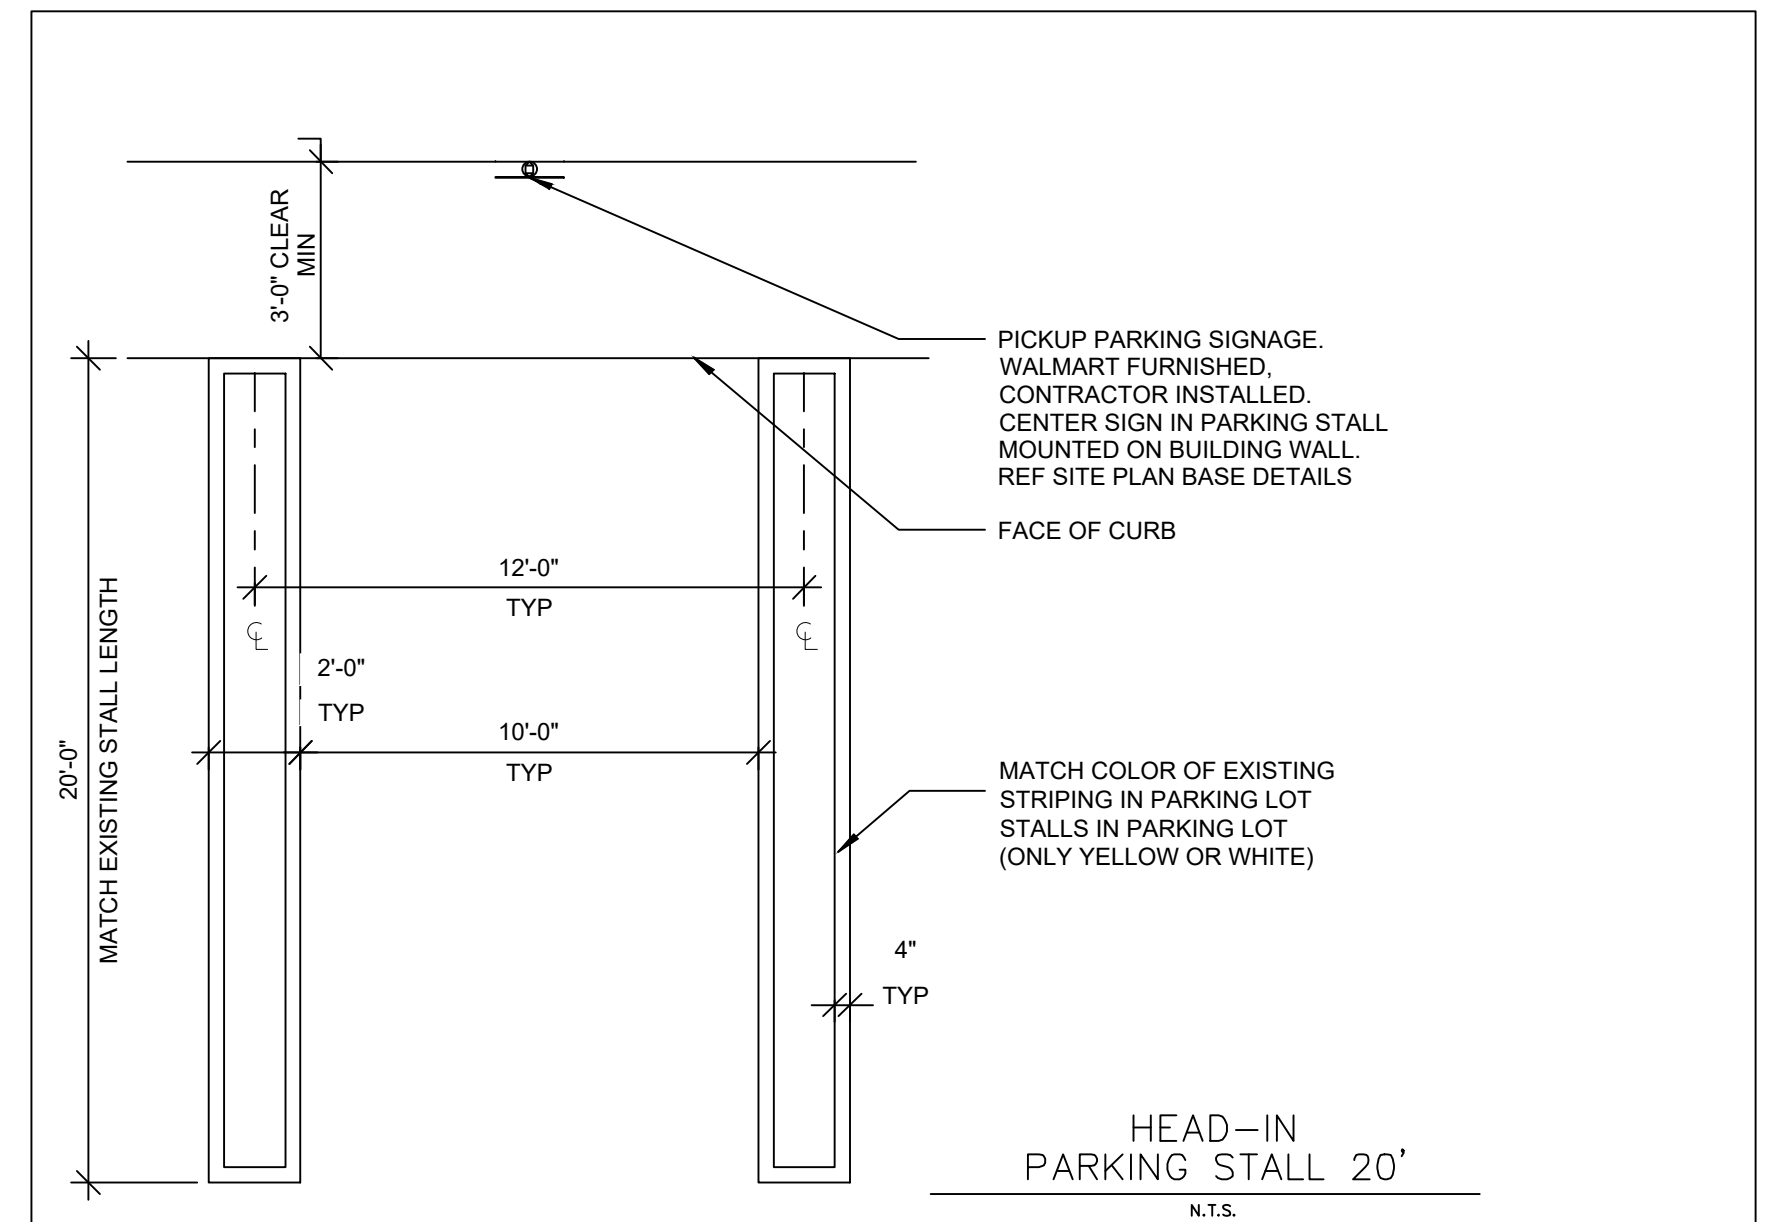

ISSUE BLOCK		
ADD#2	02/25/21	

CHECKED BY: RCJ
DRAWN BY: JSB
PRTO CYCLE: -
DOCUMENT DATE: 02/25/21

SITE DETAILS

SHEET: CS3