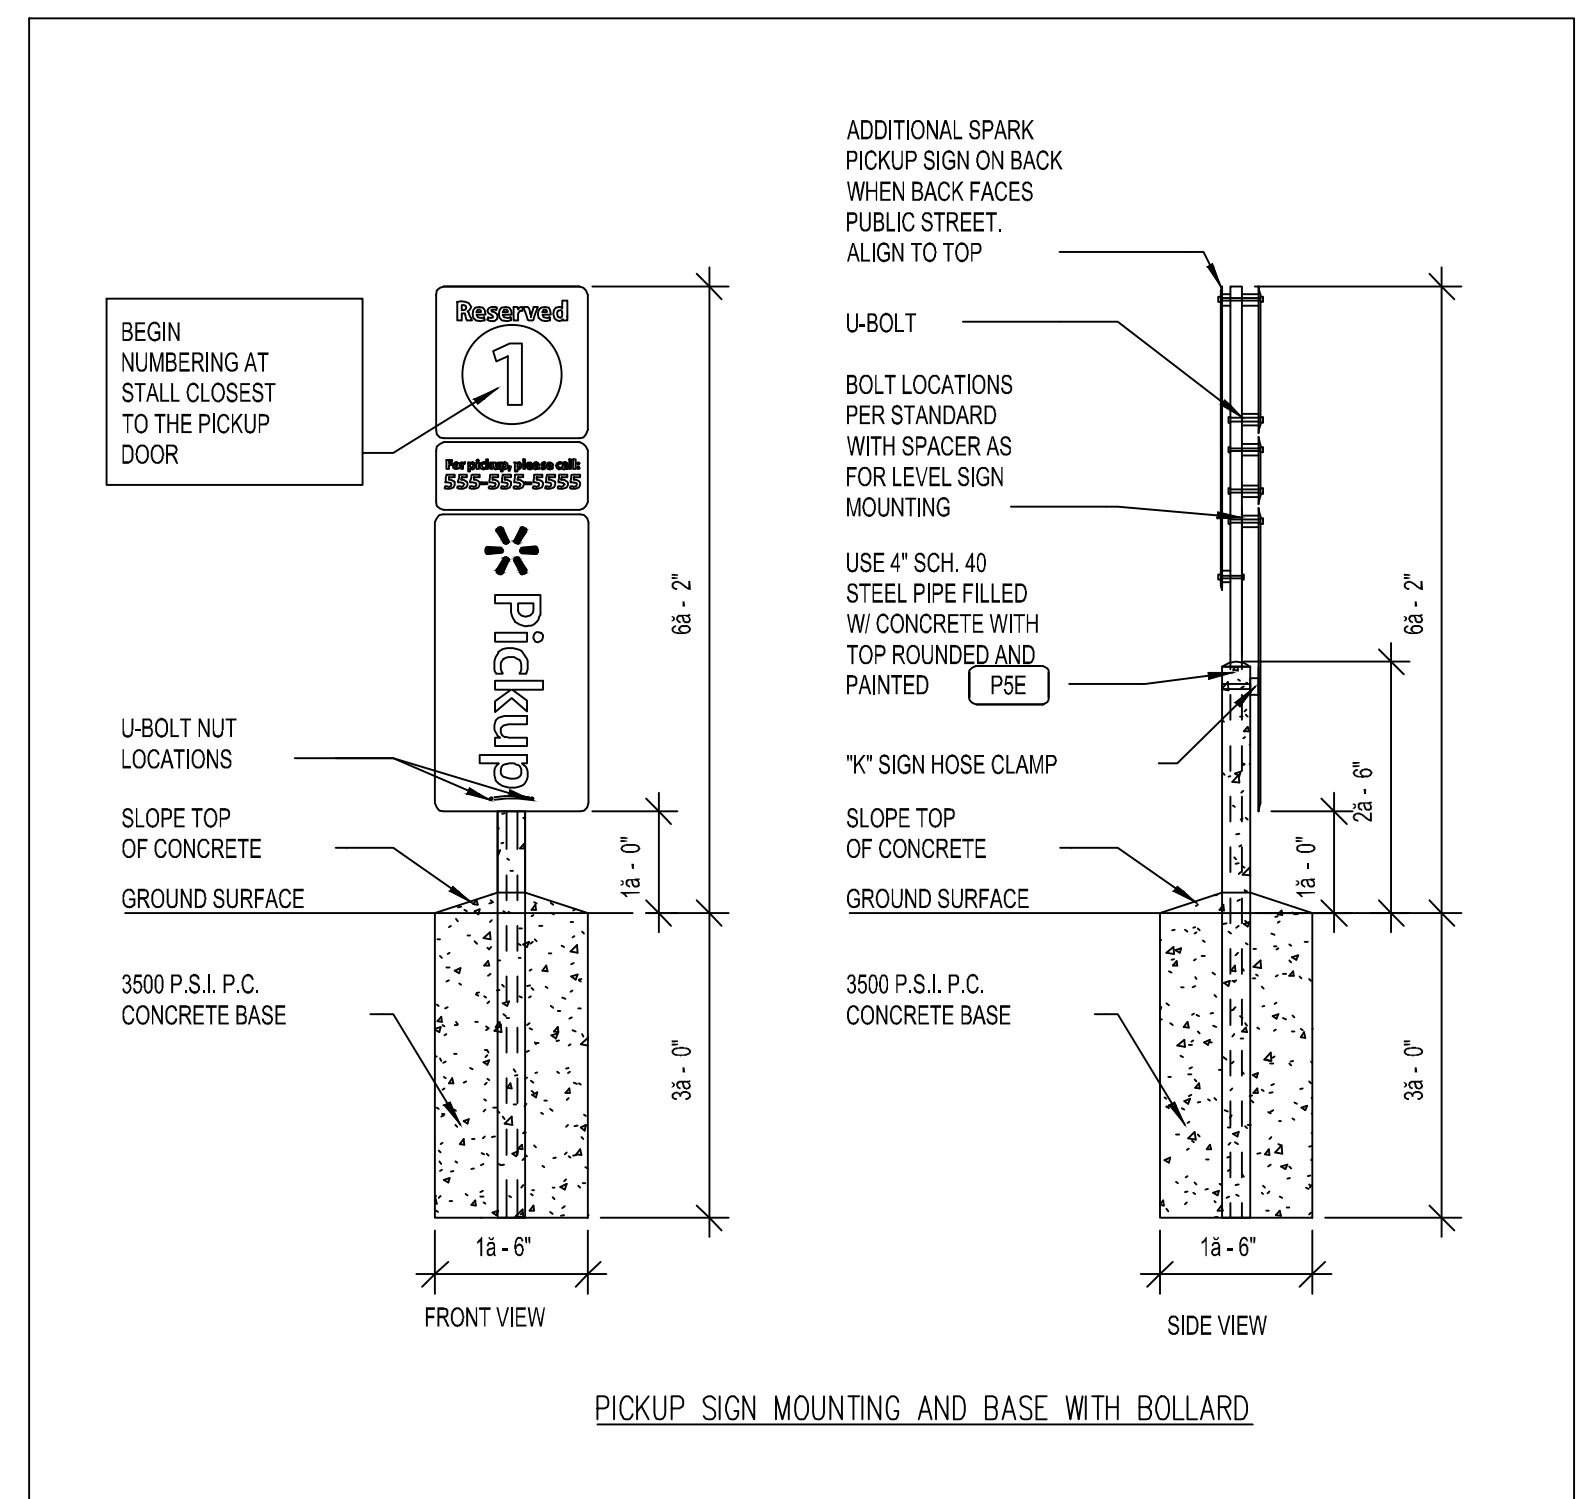

ISSUE BLOCK		
ADD#2	02/25/21	

CHECKED BY: RCJ
DRAWN BY: JSB
PRTO CYCLE: -
DOCUMENT DATE: 02/25/21

SITE DETAILS

SHEET: CS3