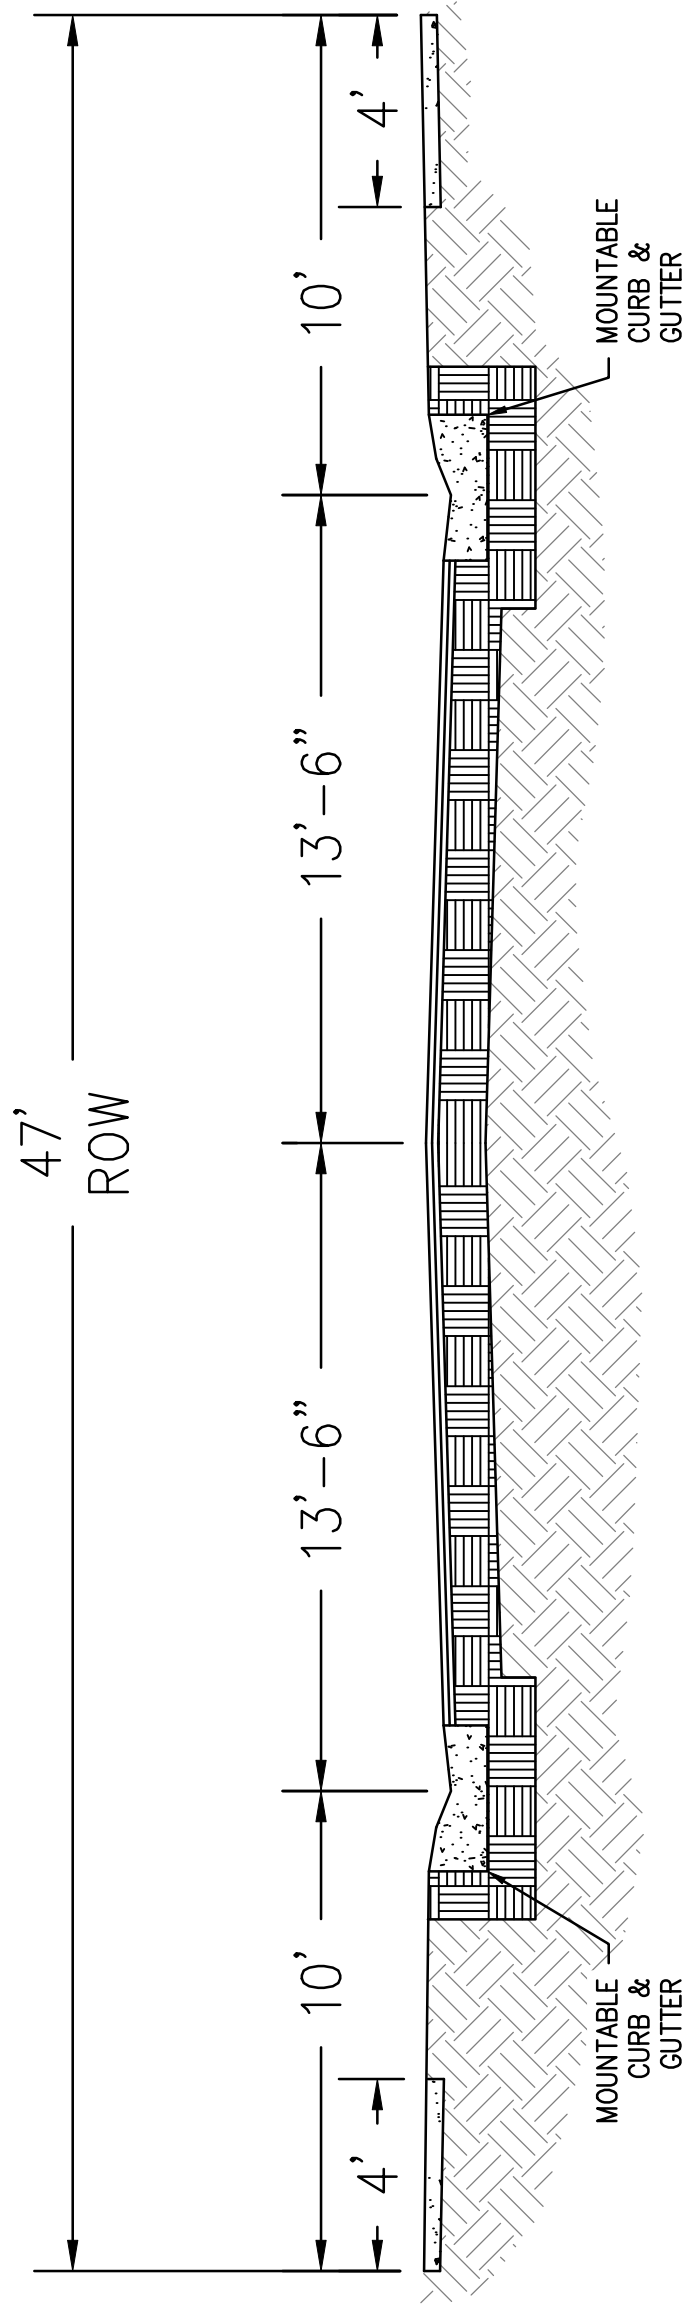

300 Branding Iron Rd. S.E.
 RIO RANCHO, NEW MEXICO 87124
 Phone: (505) 410-1622

TITLE: LUNA VITA SUBDIVISION
 STREET SECTIONS
 WILSHIRE AVENUE

SHEET 1 OF 2

300 Branding Iron Rd. S.E.
 RIO RANCHO, NEW MEXICO 87124
 Phone: (505) 410-1622

TITLE: LUNA VITA SUBDIVISION
 STREET SECTIONS
 LUNA VITA COURT