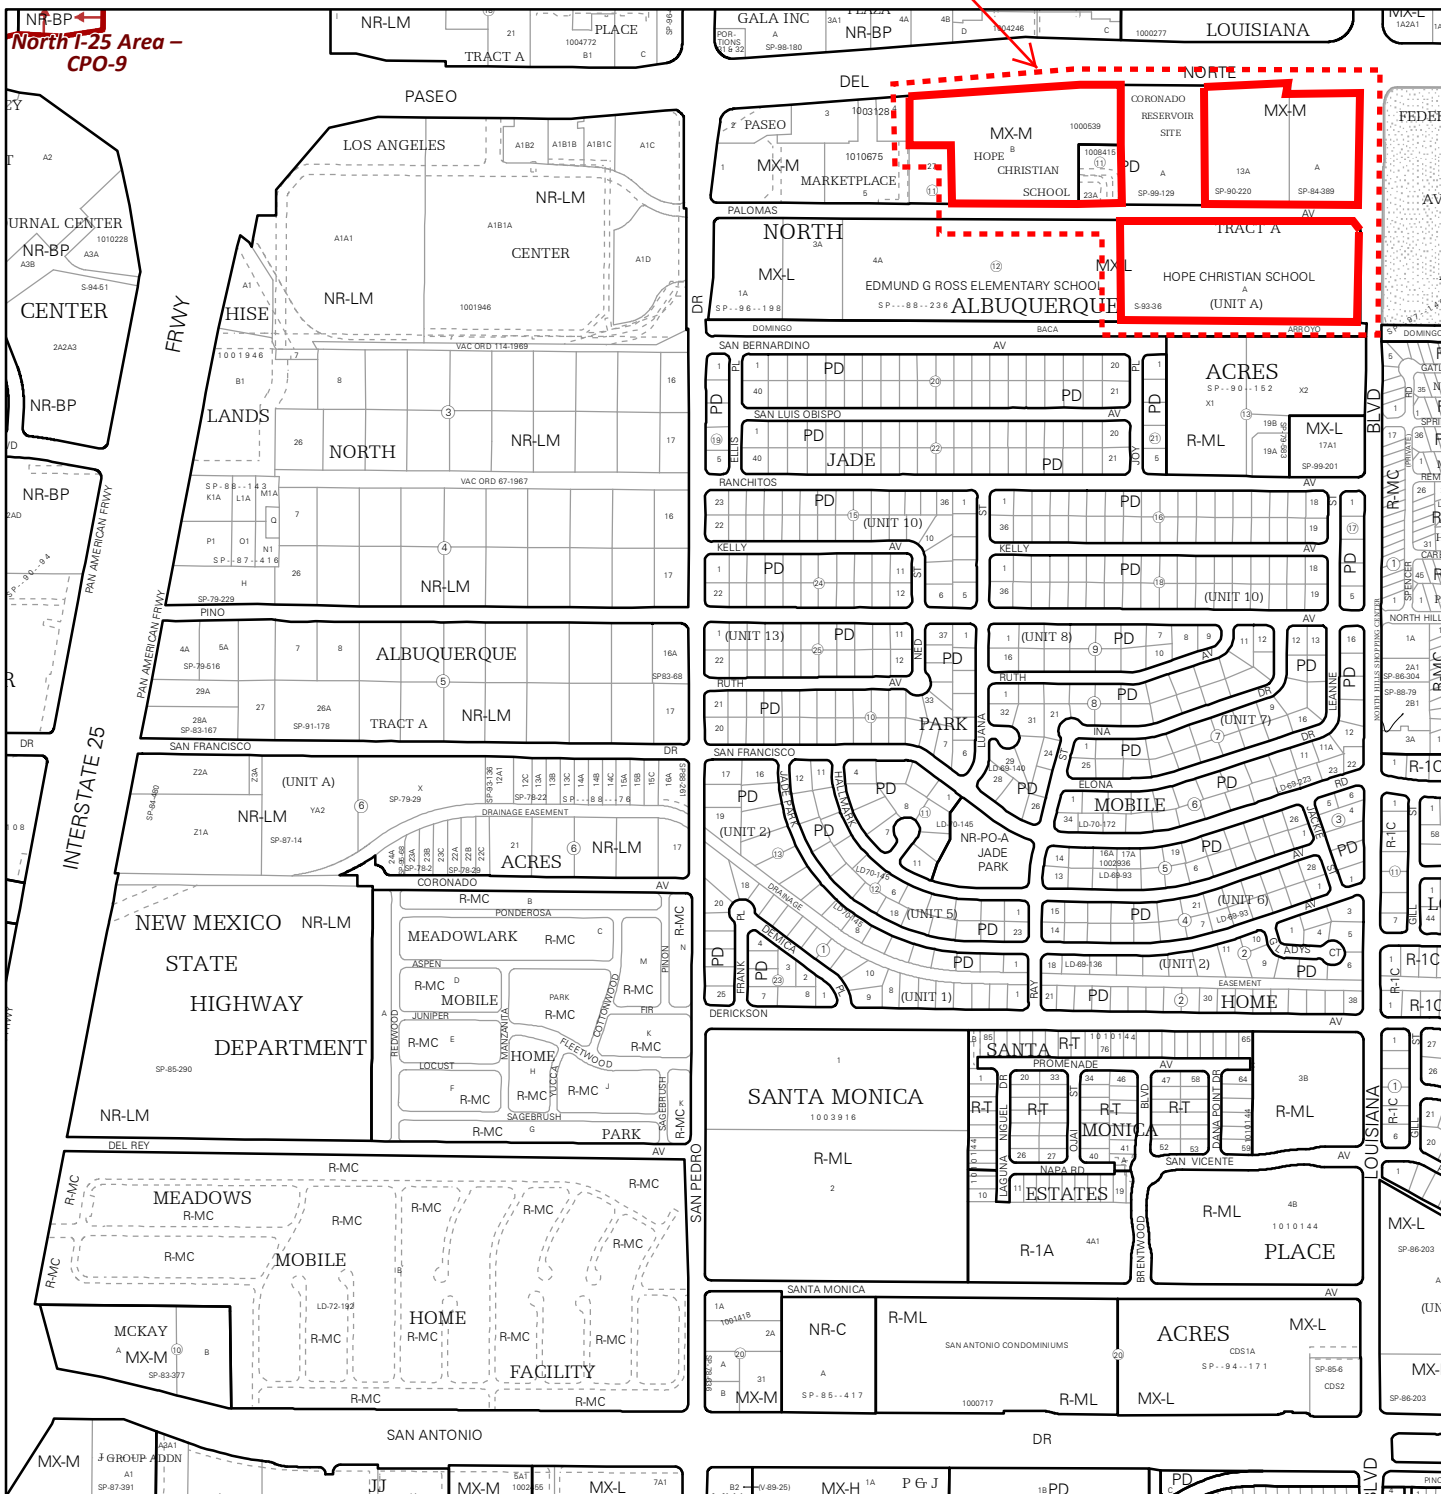

**PROJECT SITE**

For more details about the Integrated Development Ordinance visit: <http://www.cabq.gov/planning/codes-policies-regulations/integrated-development-ordinance>

## IDO Zone Atlas May 2018

IDO Zoning information as of May 17, 2018  
The Zone Districts and Overlay Zones  
are established by the  
Integrated Development Ordinance (IDO).

Zone Atlas Page:  
**D-18-Z**

- Easement
- Petroglyph National Monument
- Areas Outside of City Limits
- Airport Protection Overlay (APO) Zone
- Character Protection Overlay (CPO) Zone
- Historic Protection Overlay (HPO) Zone
- View Protection Overlay (VPO) Zone

Escarpment

Feet  
0 250 500 1,000