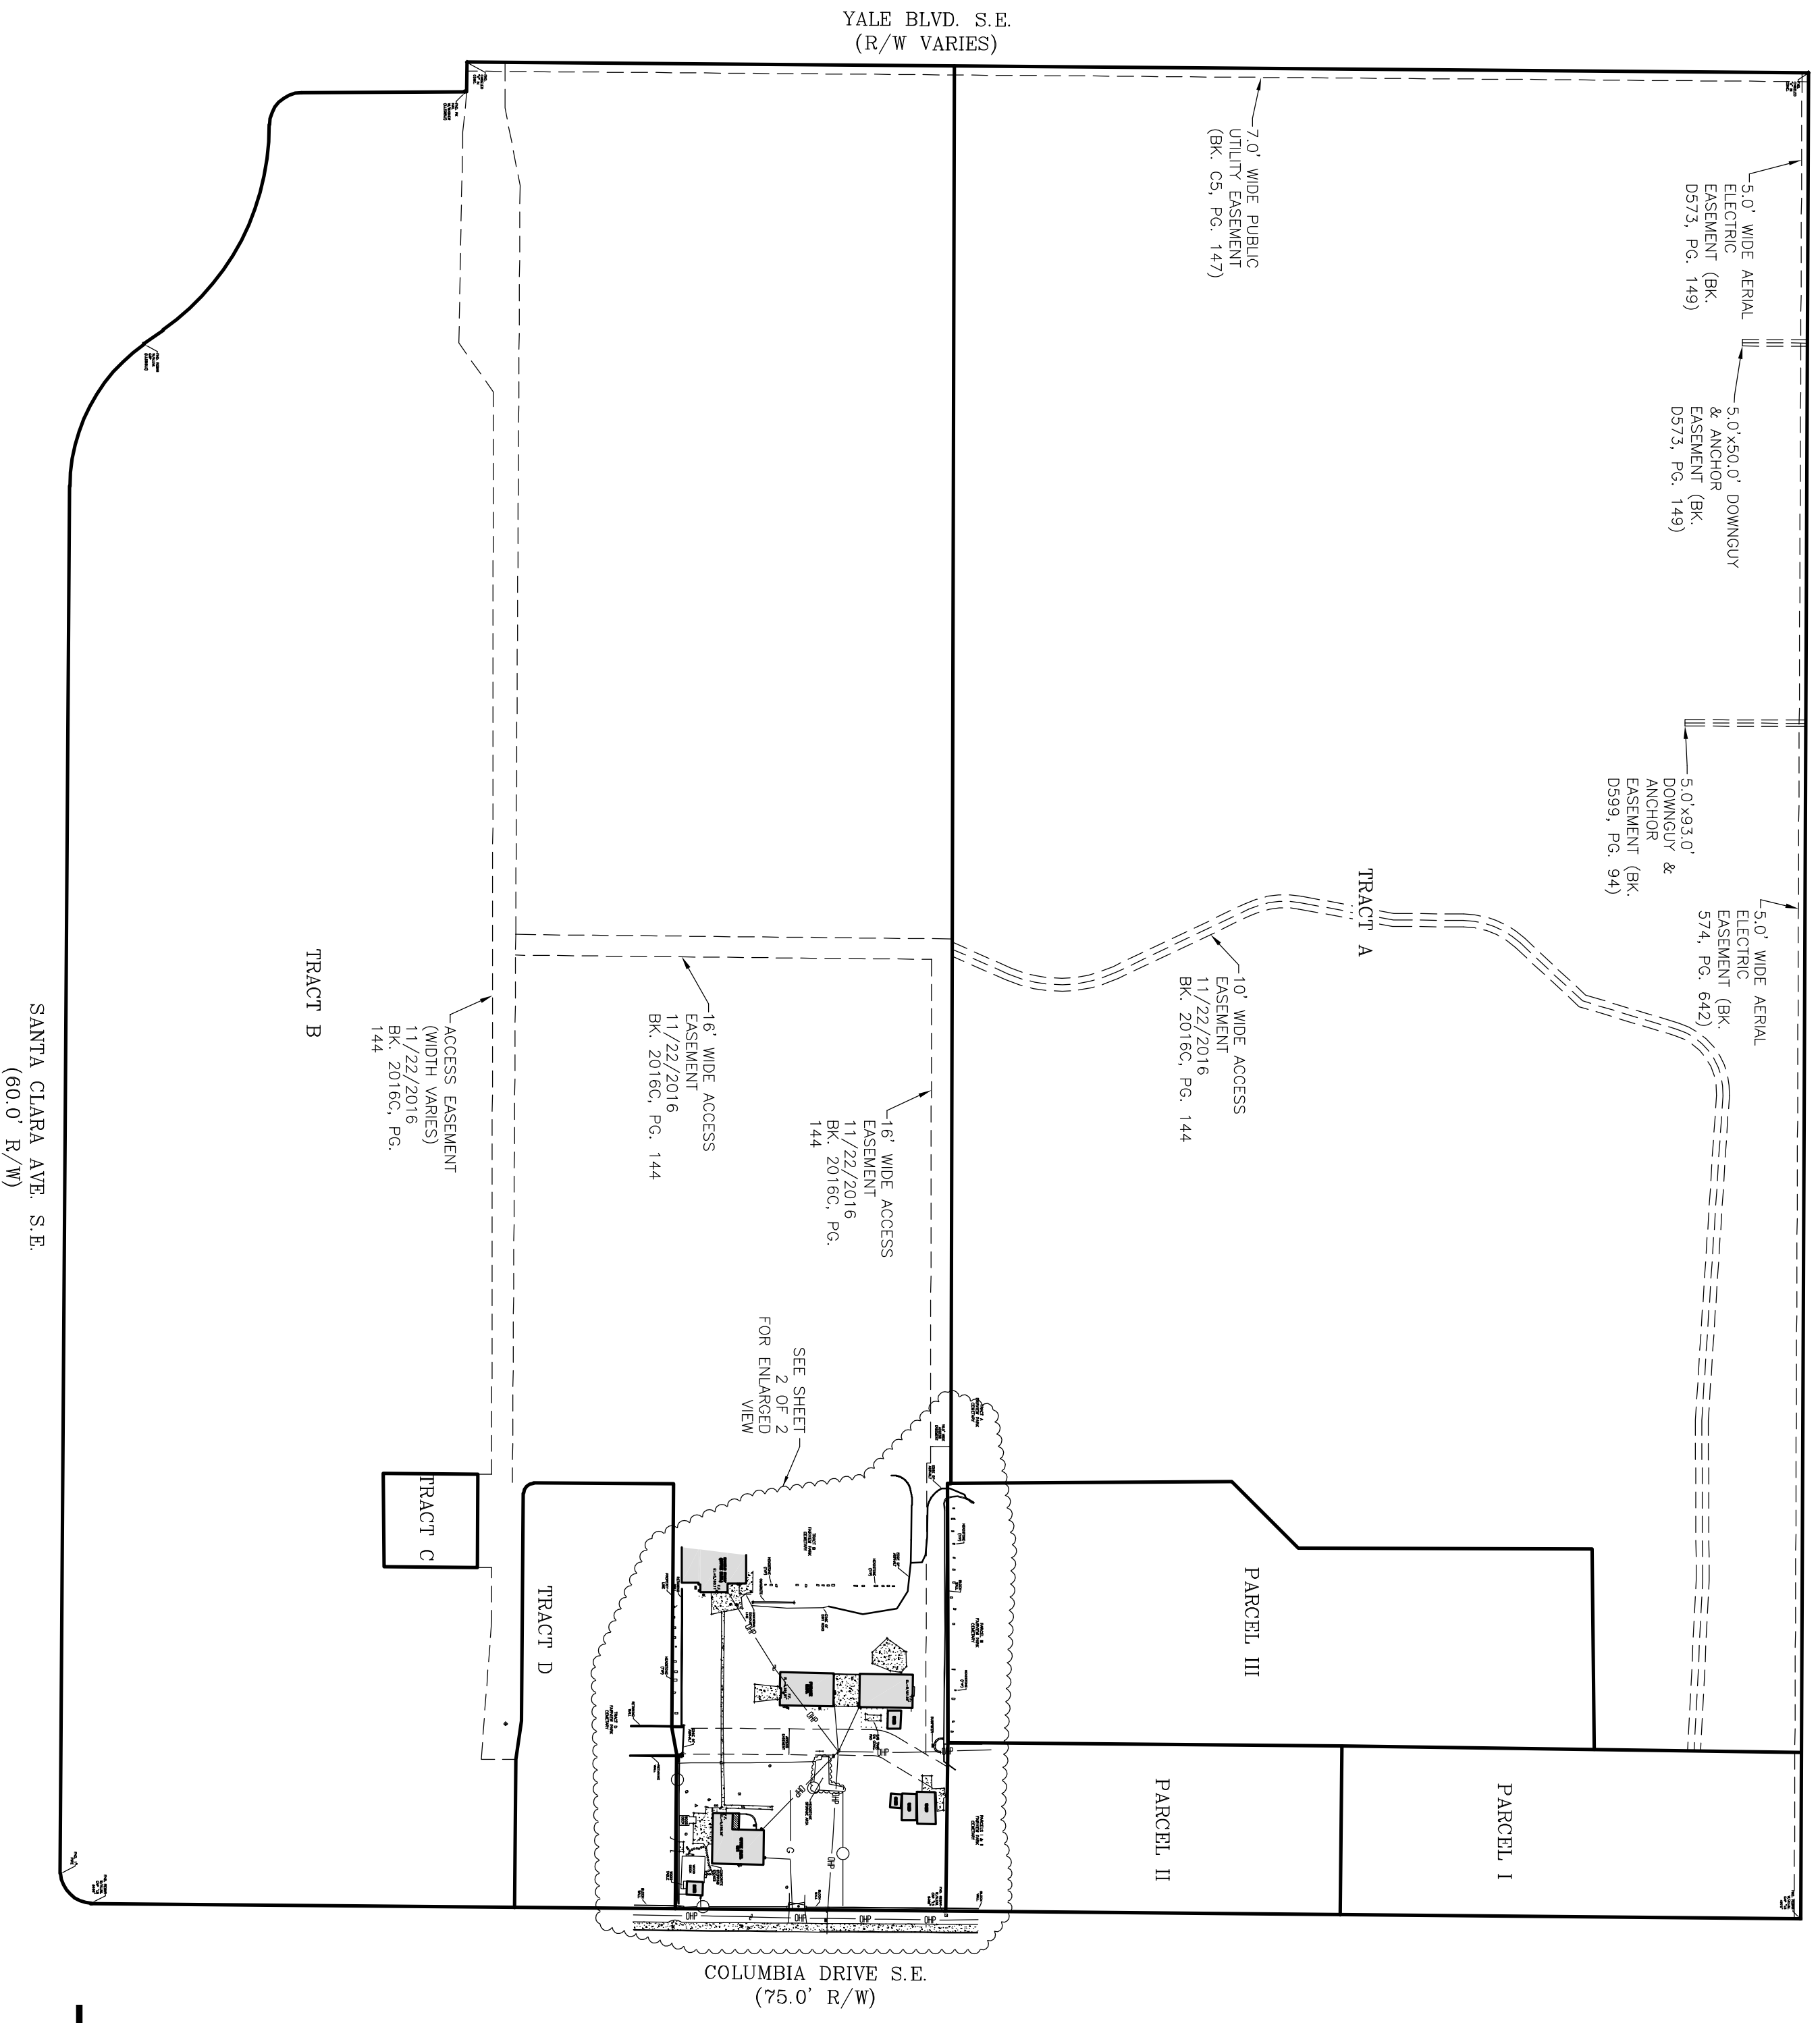

EXISTING SITE CONDITIONS

FAIRVIEW PARK CEMETARY

DECEMBER 2019

TERRA LAND SURVEYS, LLC
P.O. BOX 2332 • CORRALES, NM 87048 • (505) 792-0513