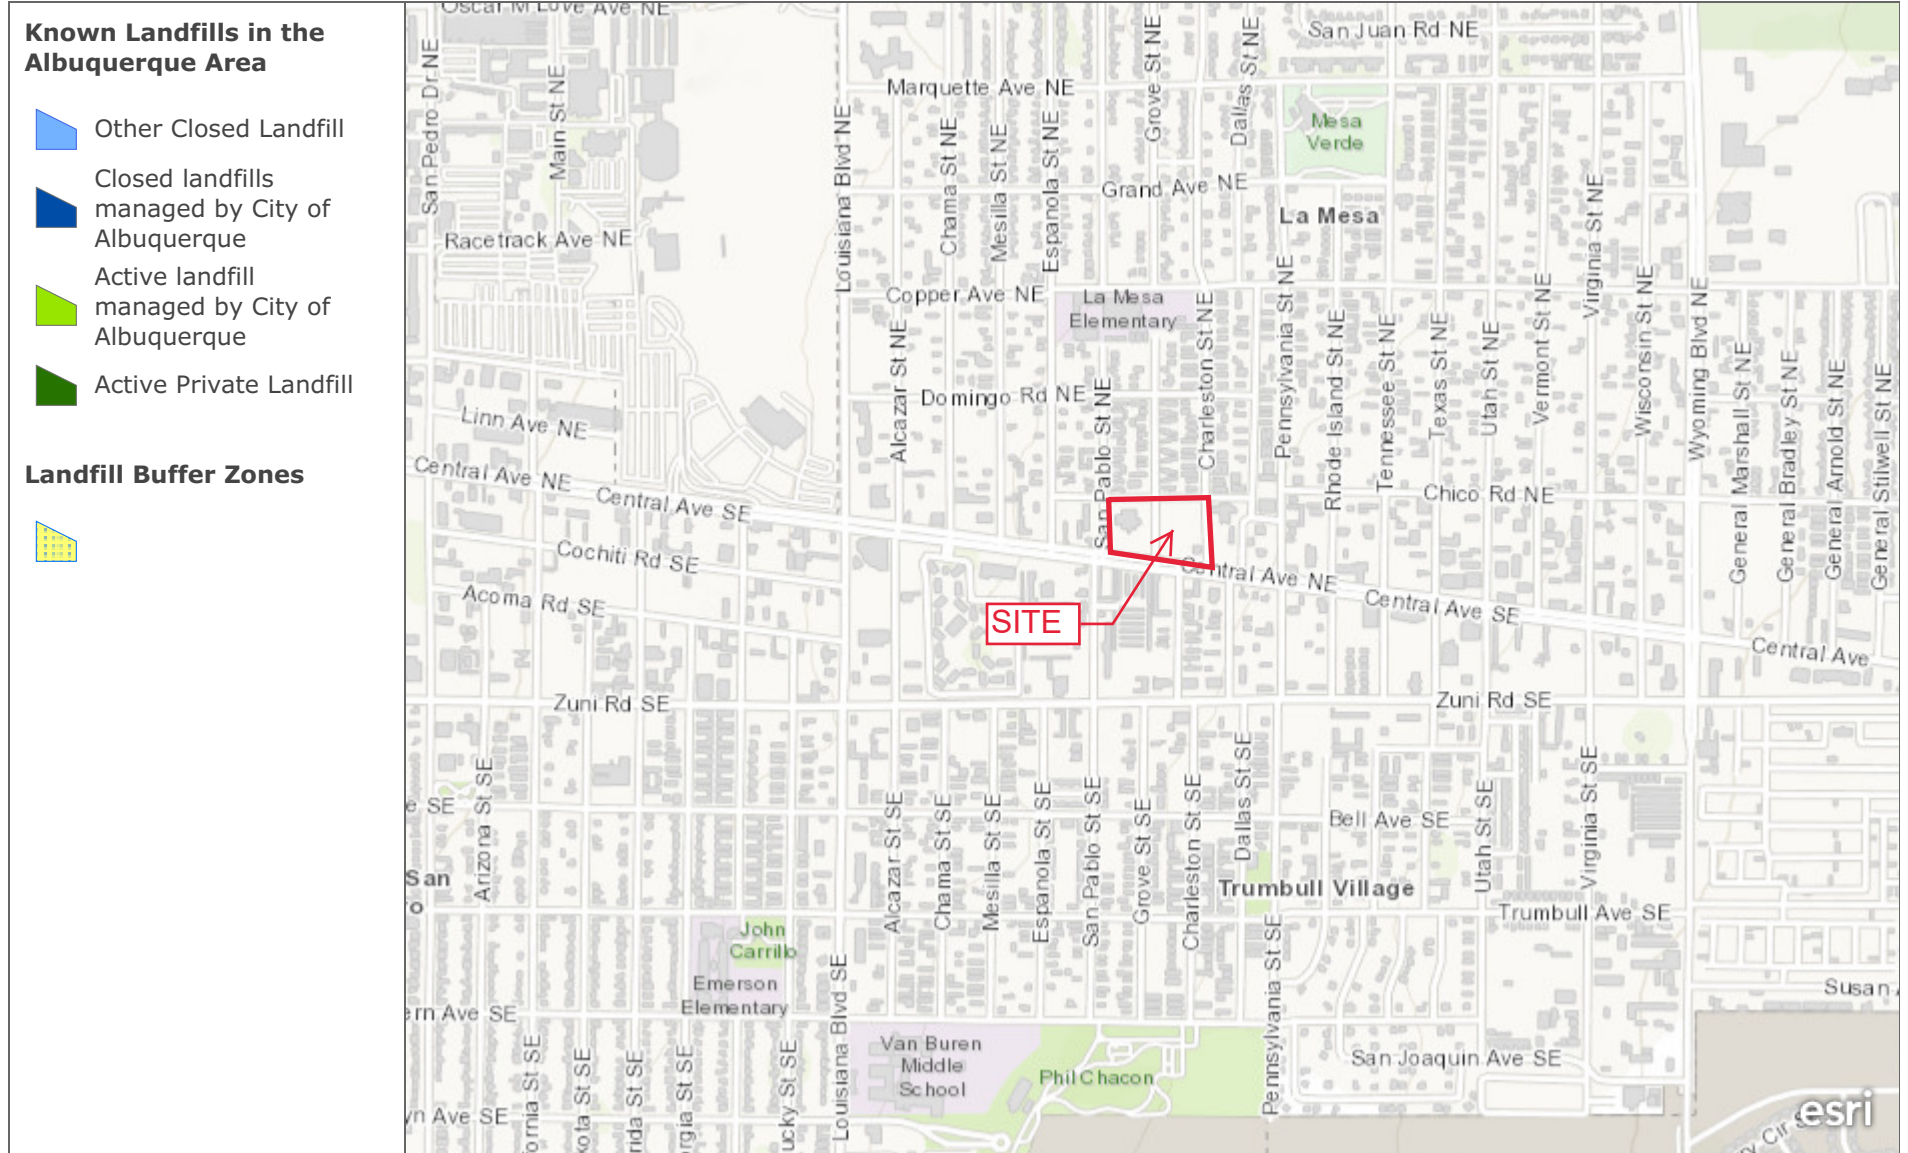

# Map of Known Landfills in the Albuquerque Area-Copy

Map of Known Landfills in the Albuquerque Area

0.2mi

City of Albuquerque, Bernalillo County, NM, Bureau of Land Management, Texas Parks & Wildlife, Esri, HERE, Garmin, INCREMENT P, USGS, METI/NASA, EPA, USDA