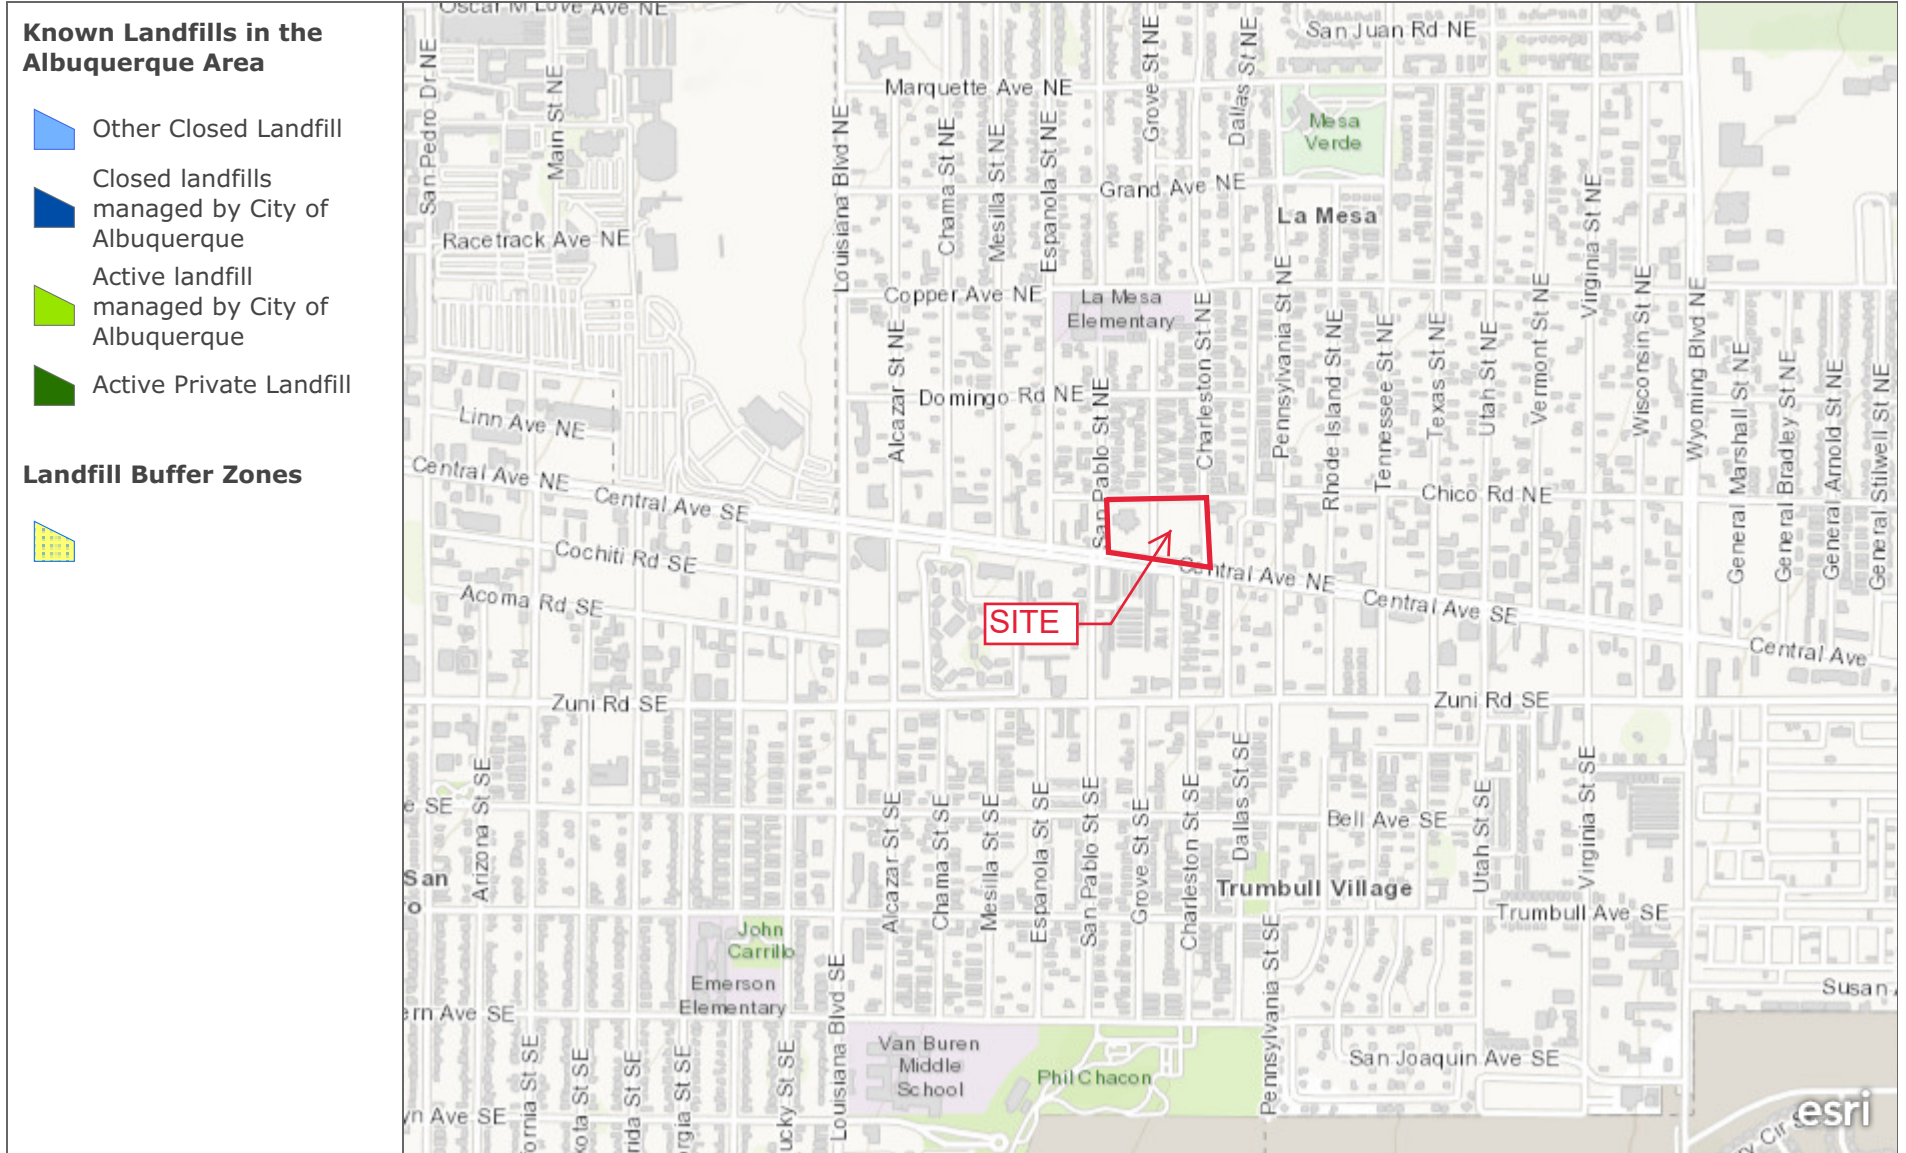

Map of Known Landfills in the Albuquerque Area-Copy

Map of Known Landfills in the Albuquerque Area

0.2mi

City of Albuquerque, Bernalillo County, NM, Bureau of Land Management, Texas Parks & Wildlife, Esri, HERE, Garmin, INCREMENT P, USGS, METI/NASA, EPA, USDA