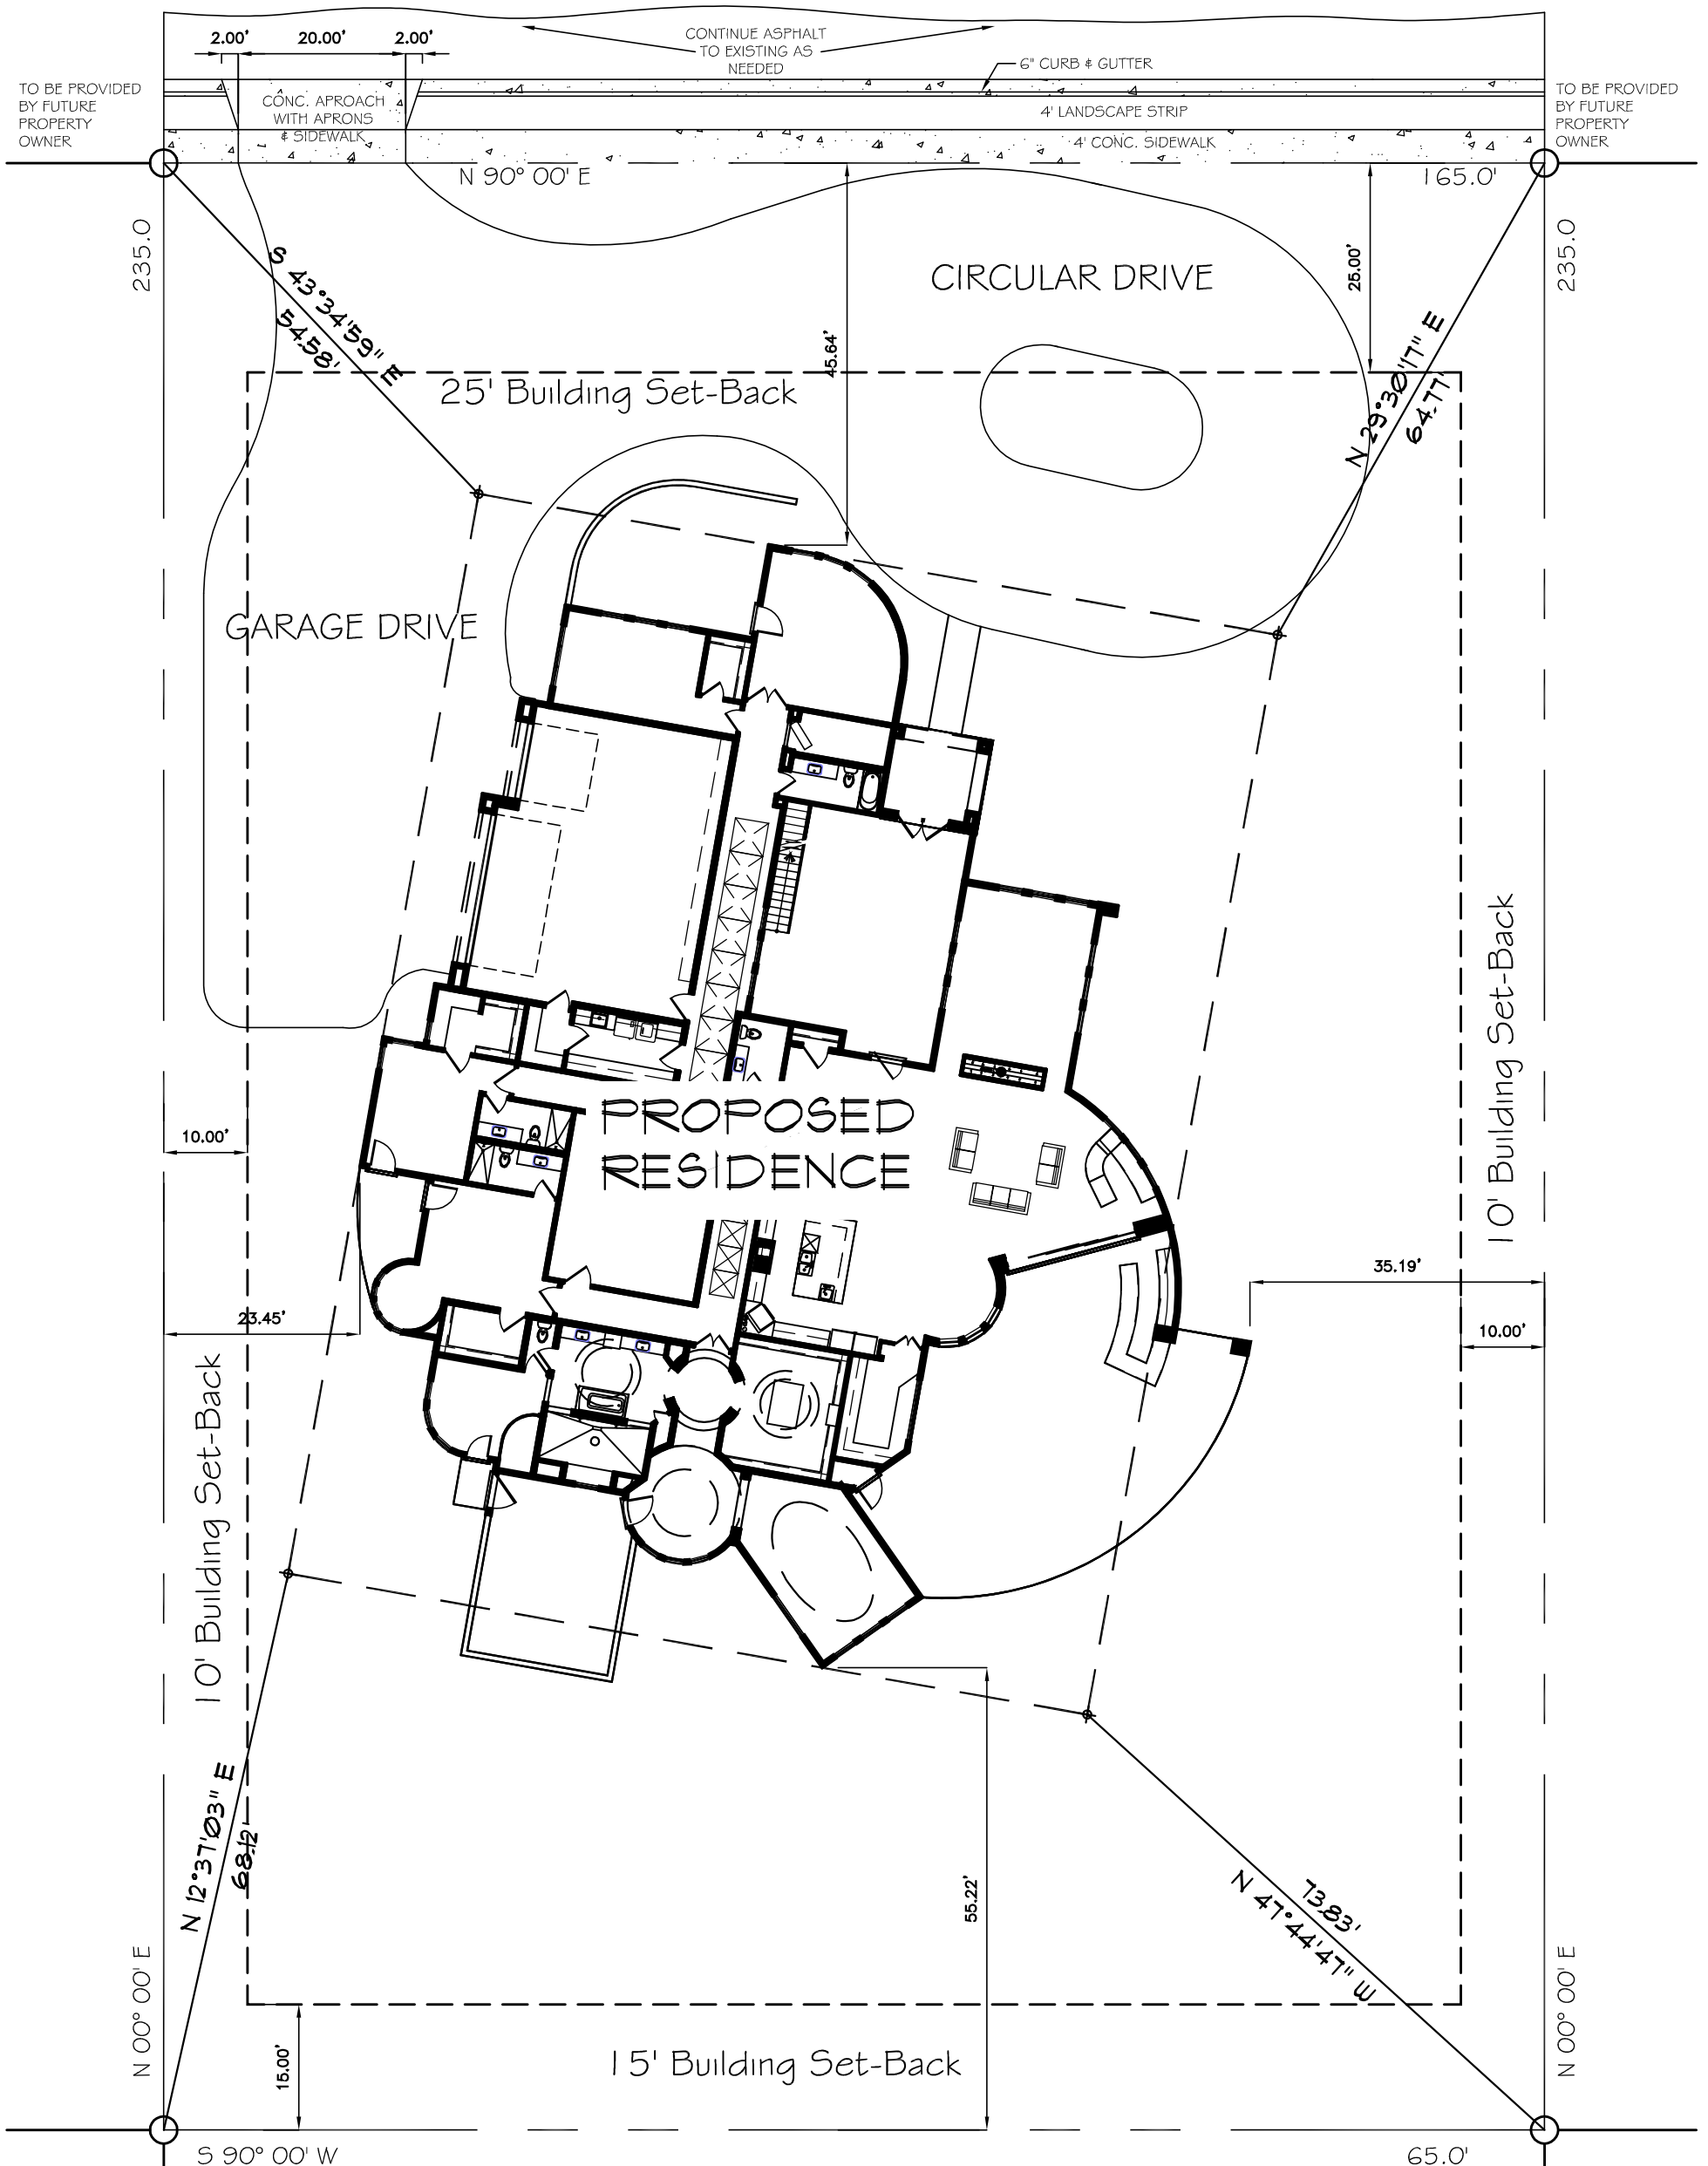

8500 GLENDALE Ave. NE

PLOT PLAN

8500 GLENDALE AVE., NE
 LOT: 5 BLOCK: 17 TRACT: 1 UNIT: 3
 NORTH ALBUQUERQUE ACRES
 COUNTY: BERNALILLO
 STATE: NEW MEXICO
 SCALE 1"=20'