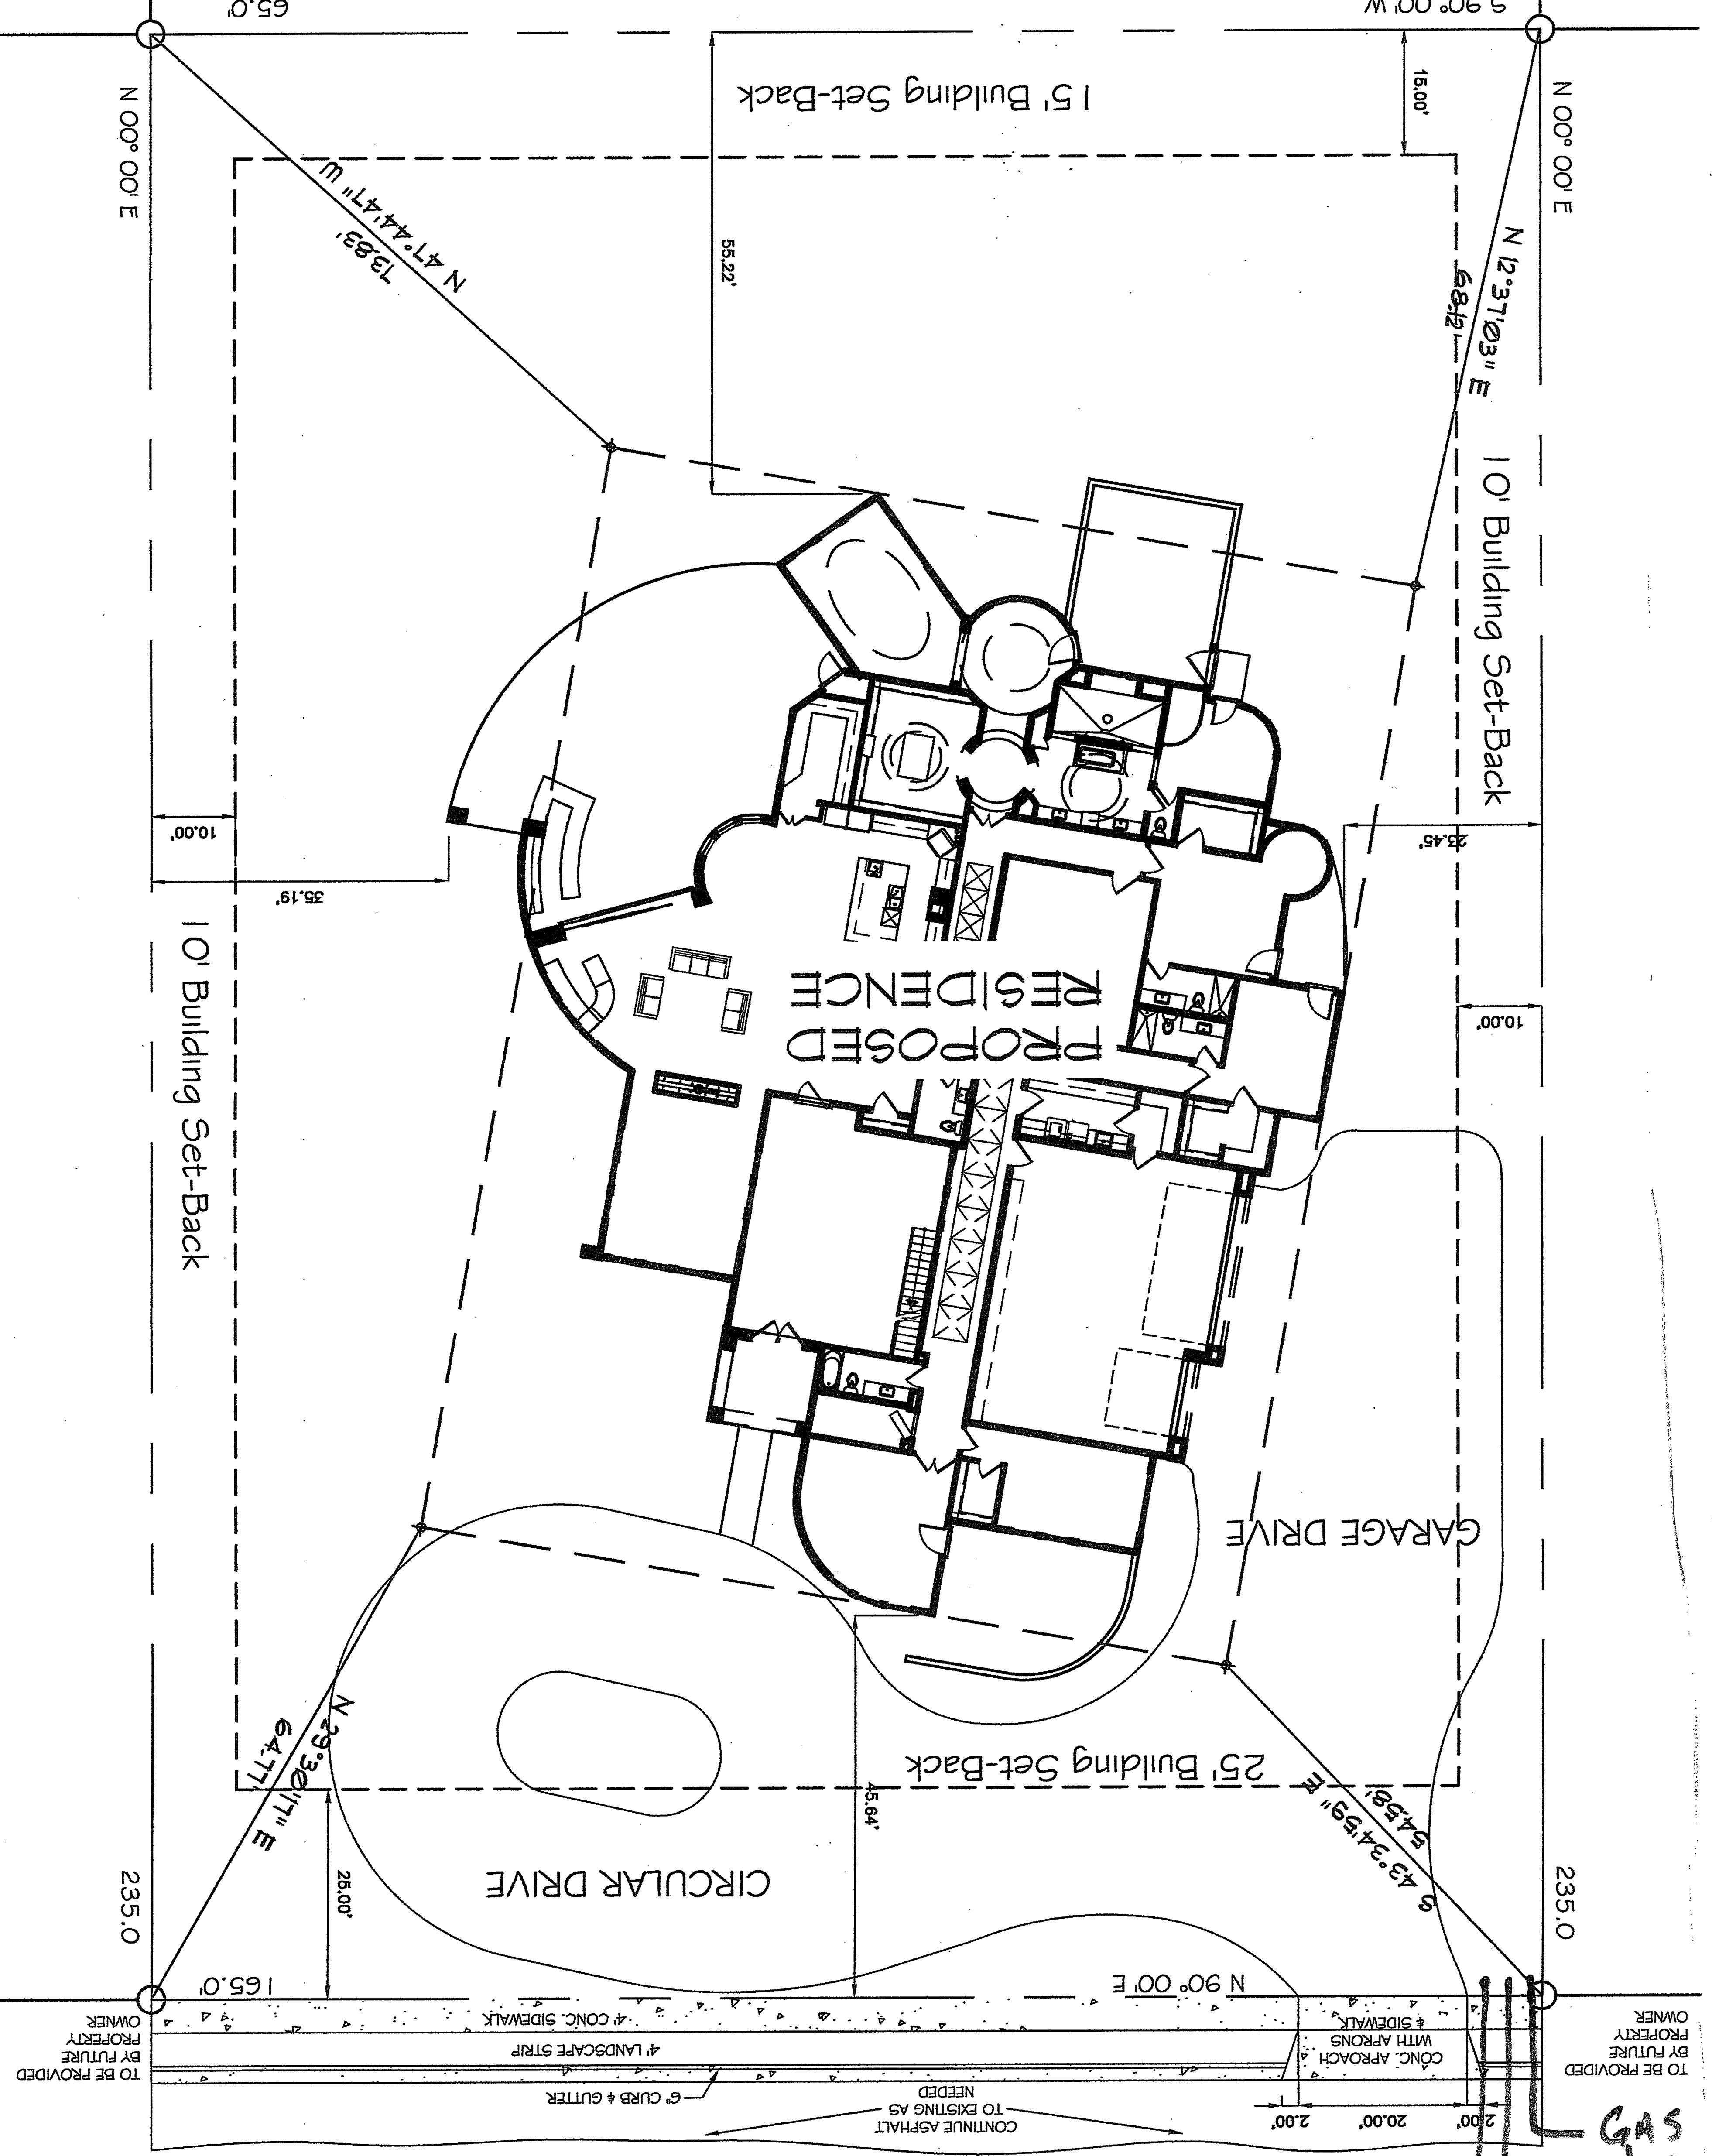

8500 GLENDALE AVE., NE
LOT: 5 BLOCK: 17 TRACT: 1 UNIT: 3
NORTH ALBUQUERQUE ACRES
COUNTY: BERNALILLO
STATE: NEW MEXICO
SCALE 1"=20'

~~Plot~~ Plan Utility Plan

8500 GLENDALE AVE. NE