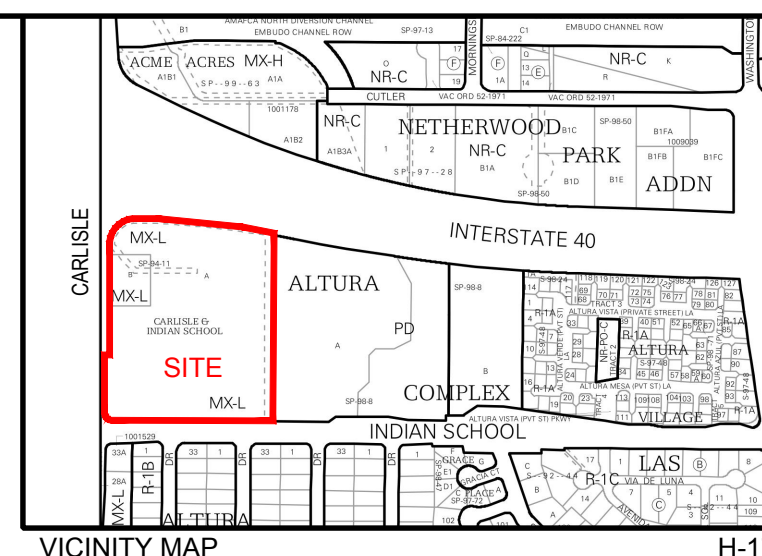

NAME: L:\Active Projects\03738 Modulus Carlisle Marketplace3.DWG\Sheets\03738 Grading.dwg PLOT DATE: Jul 09, 2019 2:25pm

DESIGNED	JS
DRAWN	JS
CHECKED	SG
DATE	7.09.2019

RESPEC
 5871 JEFFERSON STREET SUITE 101
 ALTAURA, MO 64003
 WWW.RESPEC.COM 905.253.9718

STAMP
3.0% REVIEW

PRELIMINARY
 NOT FOR CONSTRUCTION
 7/2019

PROJECT NAME:
CARLISLE MARKETPLACE

SHEET TITLE:
CONCEPTUAL GRADING

SUBMITTED FOR:
DRB SITE PLAN

SHEET NUMBER:
C-1