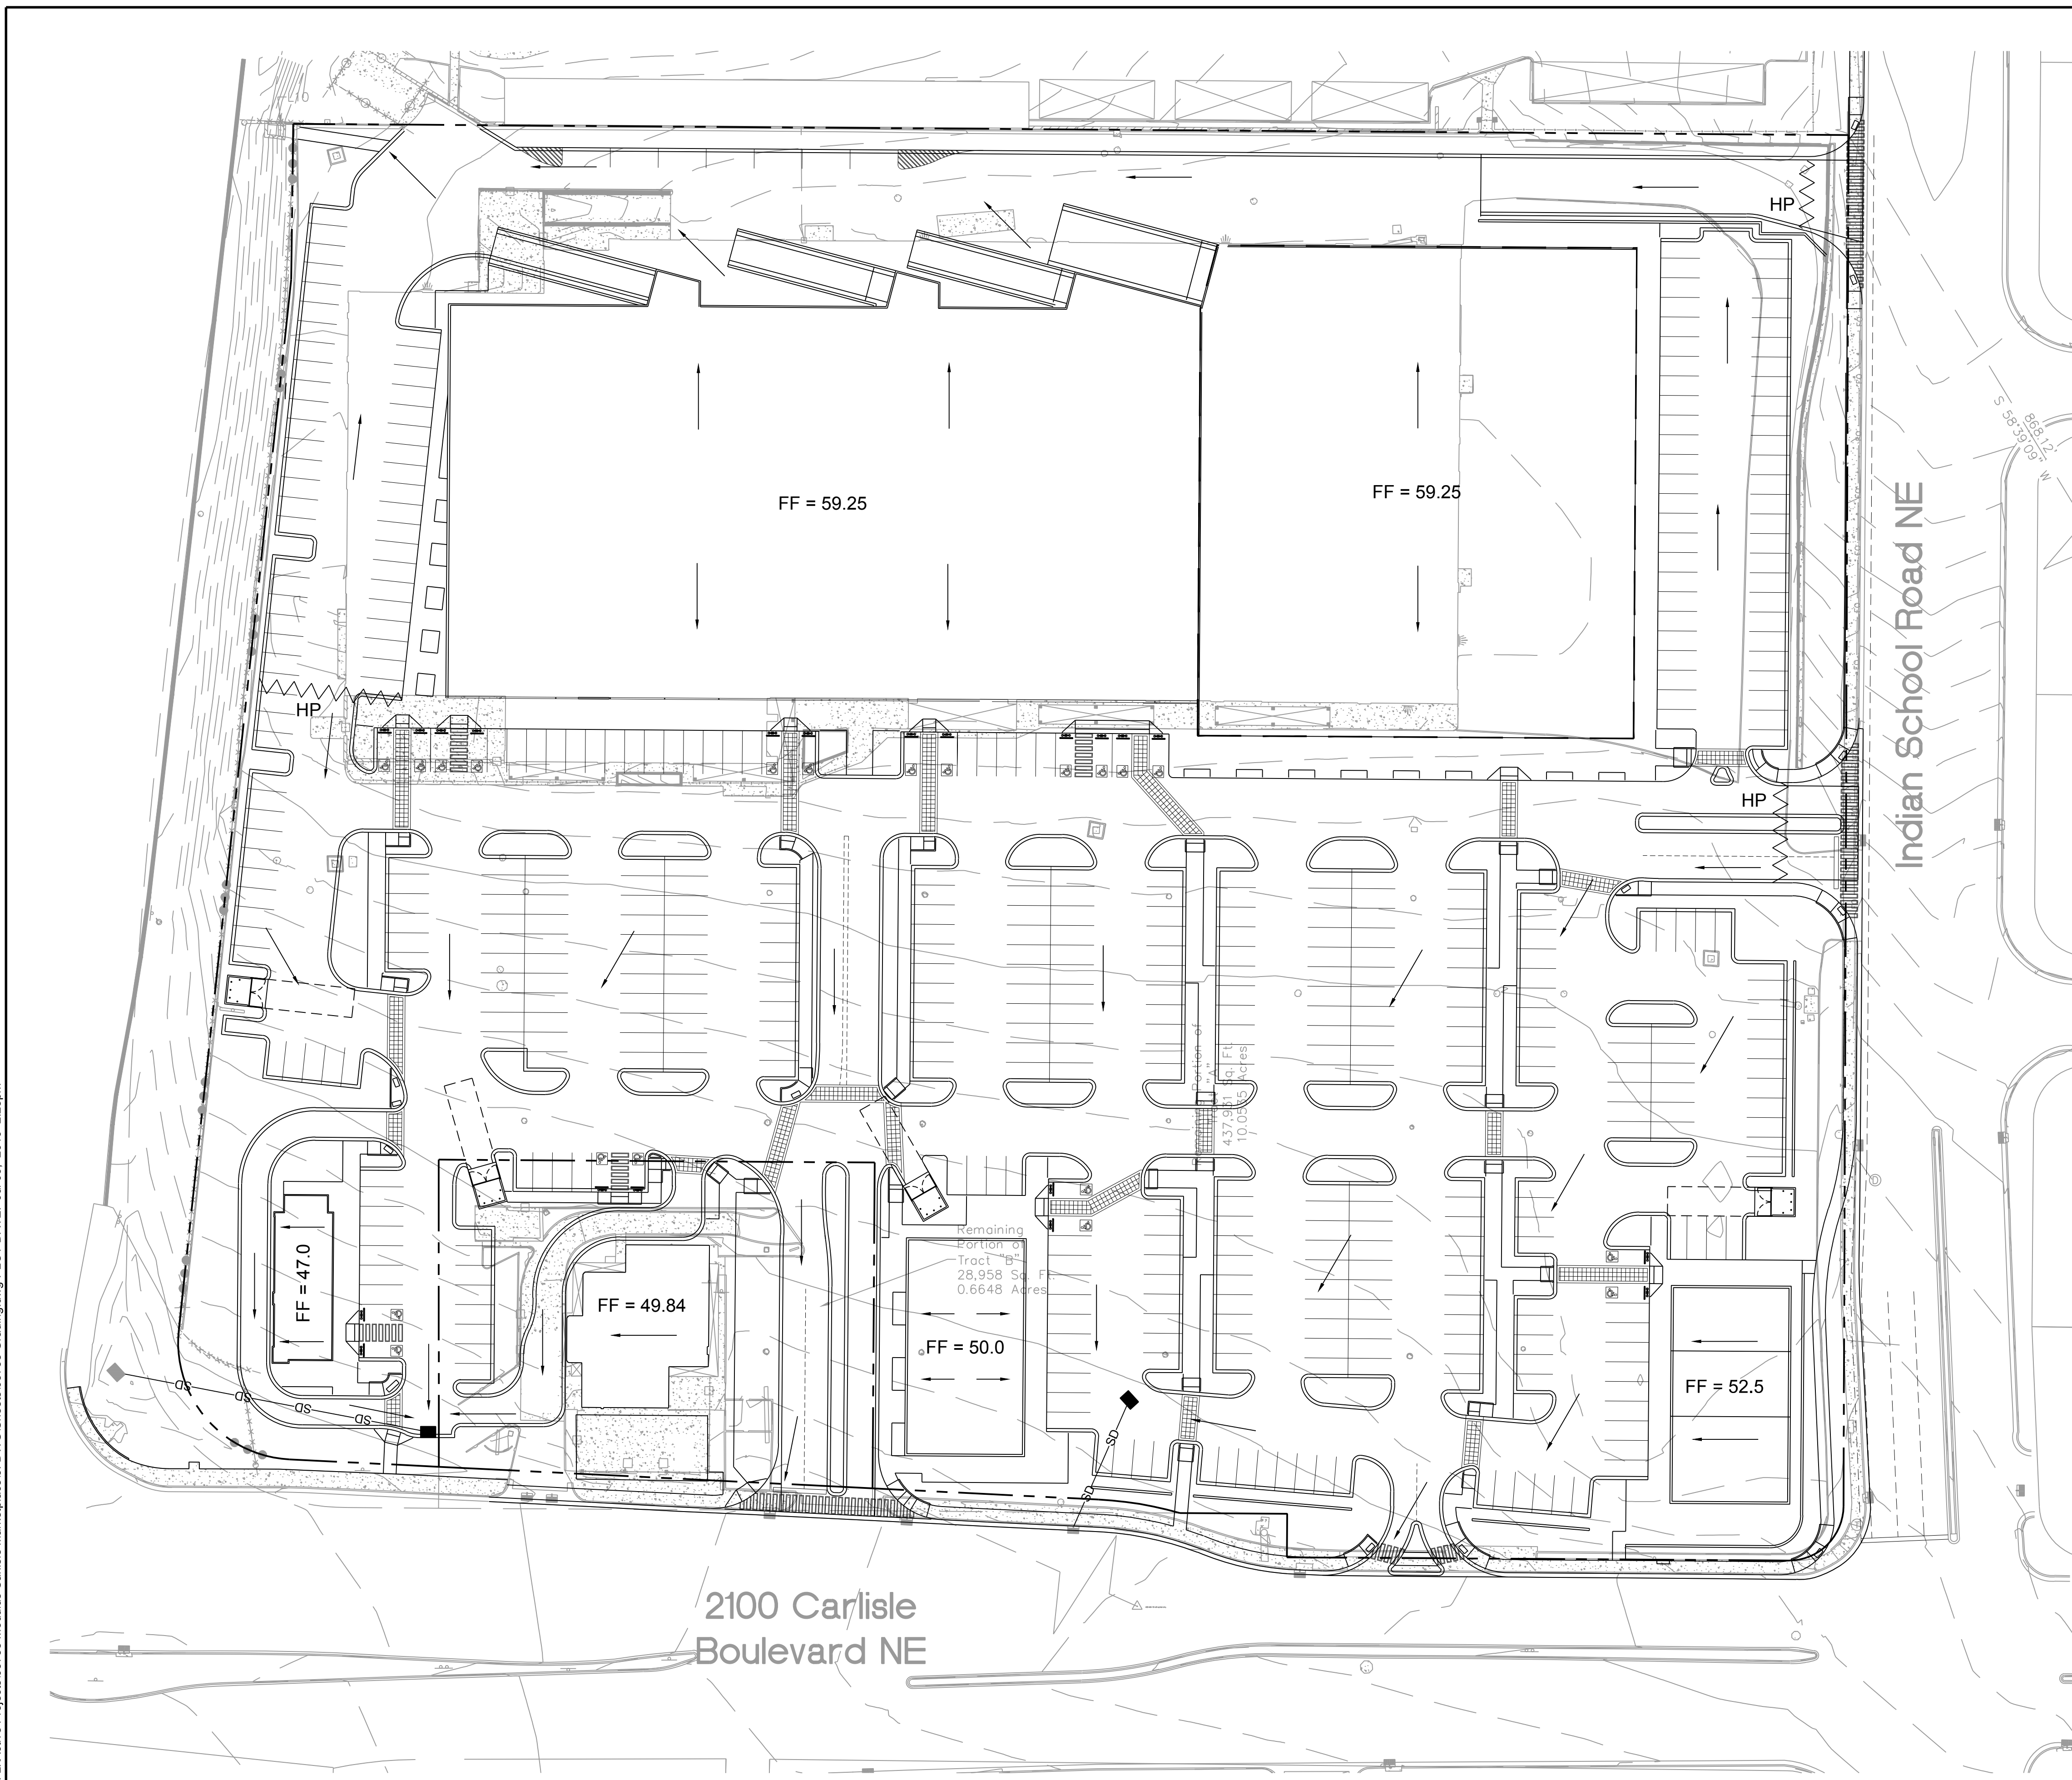

NAME: L:\Active Projects\03738 Modulus Carlisle Marketplace3.DWG\Sheets\03738 Grading.dwg PLOT DATE: Jul 09, 2019 2:25pm

DESIGNED	JS
DRAWN	JS
CHECKED	SG
DATE	7.09.2019

RESPEC
 5871 JEFFERSON STREET SUITE 101
 ALTAURA, MO 64003
 WWW.RESPEC.COM 905.253.9718

STAMP
3.0% REVIEW

PRELIMINARY
 NOT FOR CONSTRUCTION
 7/2019

PROJECT NAME:
CARLISLE MARKETPLACE

SHEET TITLE:
CONCEPTUAL GRADING

SUBMITTED FOR:
DRB SITE PLAN

SHEET NUMBER:
C-1