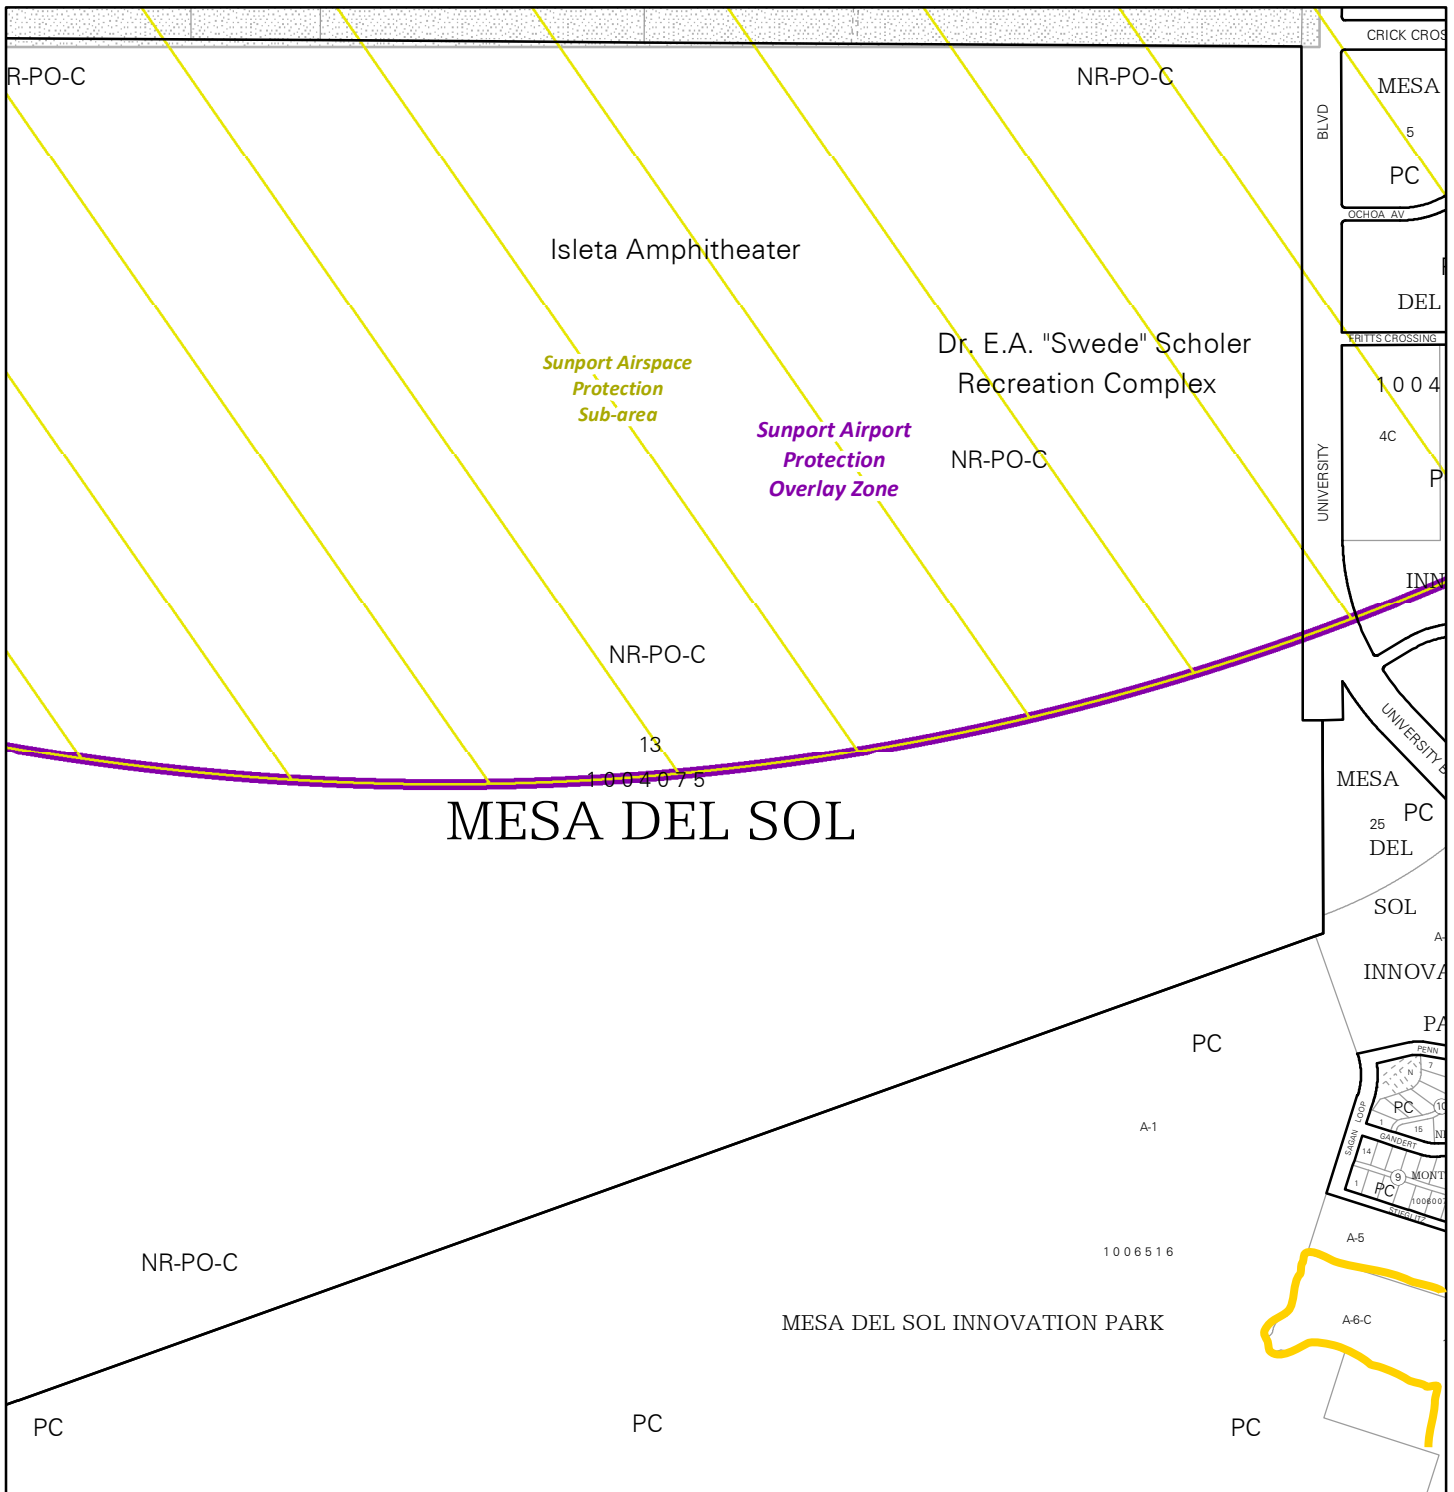

# IDO Zone Atlas May 2018

IDO Zoning information as of May 17, 2018  
The Zone Districts and Overlay Zones  
are established by the  
Integrated Development Ordinance (IDO).

Zone Atlas Page:  
**R-16-Z**

- Easement
- Escarpment
- Petroglyph National Monument
- Areas Outside of City Limits
- Airport Protection Overlay (APO) Zone
- Character Protection Overlay (CPO) Zone
- Historic Protection Overlay (HPO) Zone
- View Protection Overlay (VPO) Zone