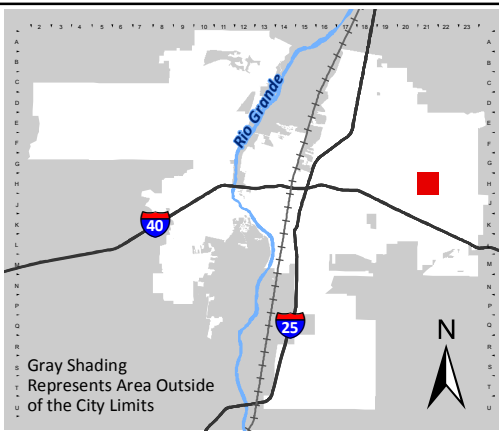

For more details about the Integrated Development Ordinance visit: <http://www.cabq.gov/planning/codes-policies-regulations/integrated-development-ordinance>

IDO Zone Atlas May 2018

IDO Zoning information as of May 17, 2018
The Zone Districts and Overlay Zones are established by the Integrated Development Ordinance (IDO).

Zone Atlas Page:
H-21-Z

- Easement
- Escarpment
- Petroglyph National Monument
- Areas Outside of City Limits
- Airport Protection Overlay (APO) Zone
- Character Protection Overlay (CPO) Zone
- Historic Protection Overlay (HPO) Zone
- View Protection Overlay (VPO) Zone

Gray Shading
Represents Area Outside
of the City Limits