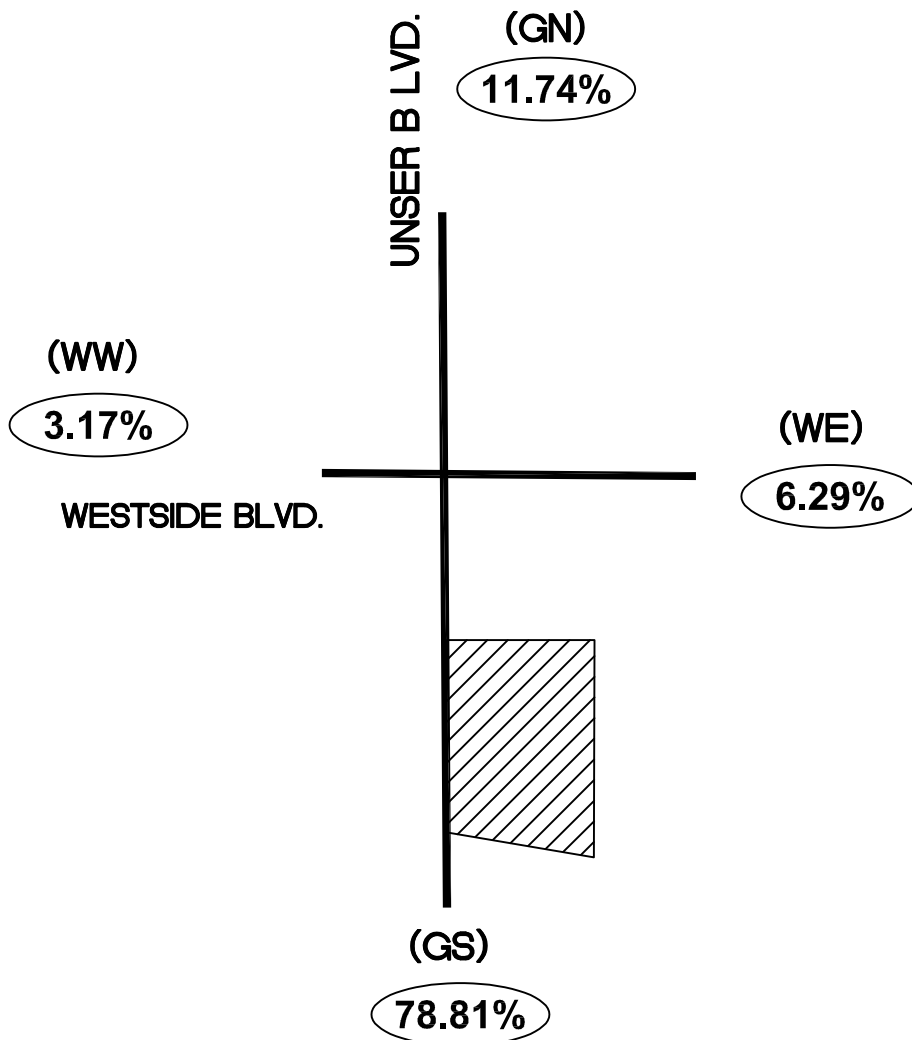

Wintergreen Luxury Apartments

(Westside Blvd. / Golf Course Rd.)

Trip Distribution Map (%)

NTS

Terry O. Brown, P.E.
P.O. Box 92051
Albuquerque, NM 87199-2051
(505)883-8807 (Voice)