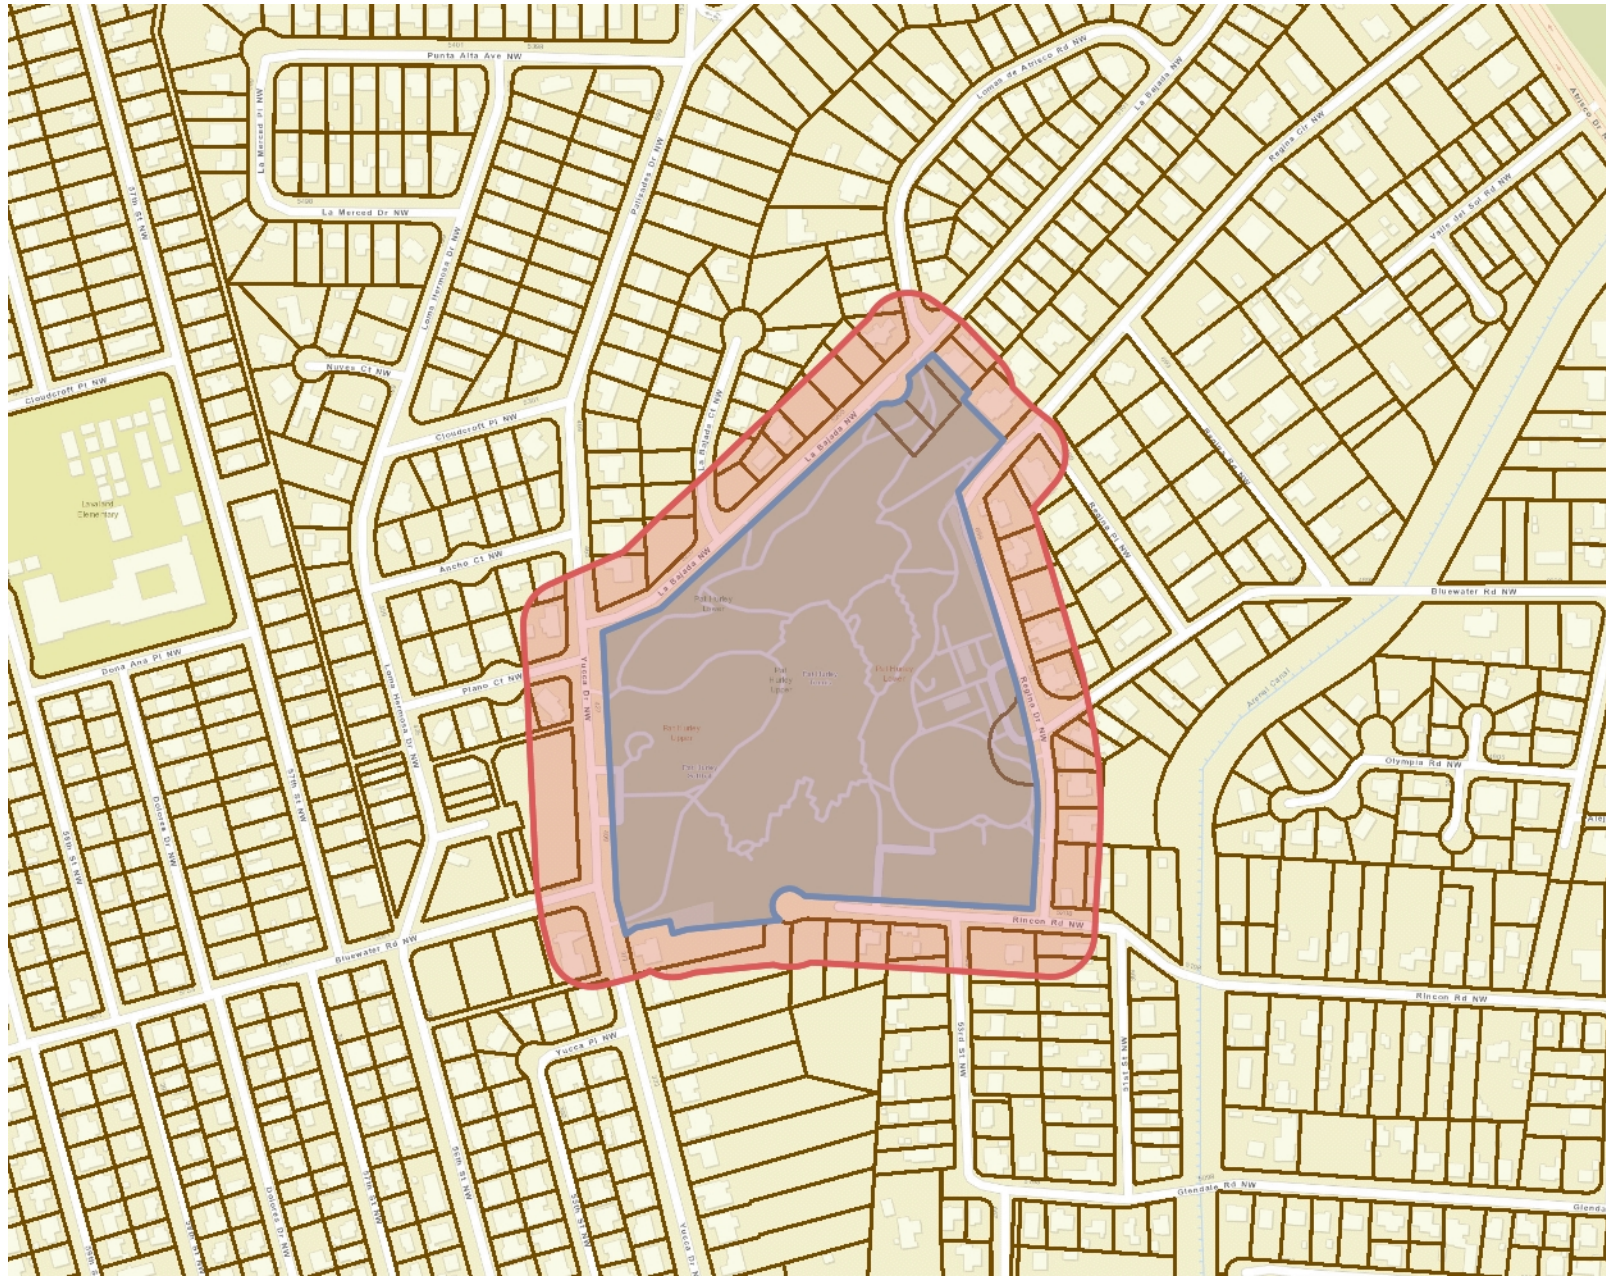

# 100-ft Buffer - 3828 Rincon RD NW

## Legend

- Bernalillo County Parcels
- World Street Map

## Notes

882 0 441 882 Feet

WGS\_1984\_Web\_Mercator\_Auxiliary\_Sphere  
9/10/2020 © City of Albuquerque

1: 5,293

The City of Albuquerque ("City") provides the data on this website as a service to the public. The City makes no warranty, representation, or guaranty as to the content, accuracy, timeliness, or completeness of any of the data provided at this website. Please visit <http://www.cabq.gov/abq-data/abq-data-disclaimer-1> for more information.

THIS MAP IS NOT TO BE USED FOR NAVIGATION