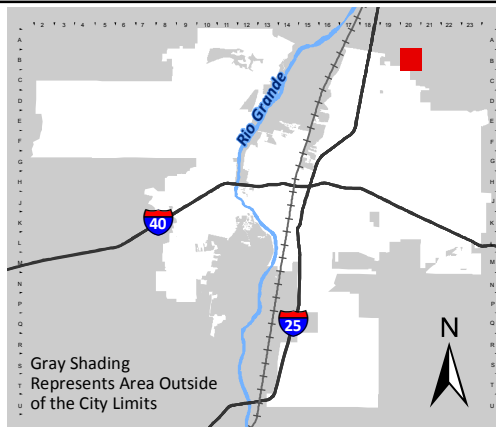

For more details about the Integrated Development Ordinance visit: <http://www.cabq.gov/planning/codes-policies-regulations/integrated-development-ordinance>

IDO Zone Atlas May 2018

IDO Zoning information as of May 17, 2018
The Zone Districts and Overlay Zones
are established by the
Integrated Development Ordinance (IDO).

Zone Atlas Page:
B-20-Z

- Easement
- Escarpment
- Petroglyph National Monument
- Areas Outside of City Limits
- Airport Protection Overlay (APO) Zone
- Character Protection Overlay (CPO) Zone
- Historic Protection Overlay (HPO) Zone
- View Protection Overlay (VPO) Zone