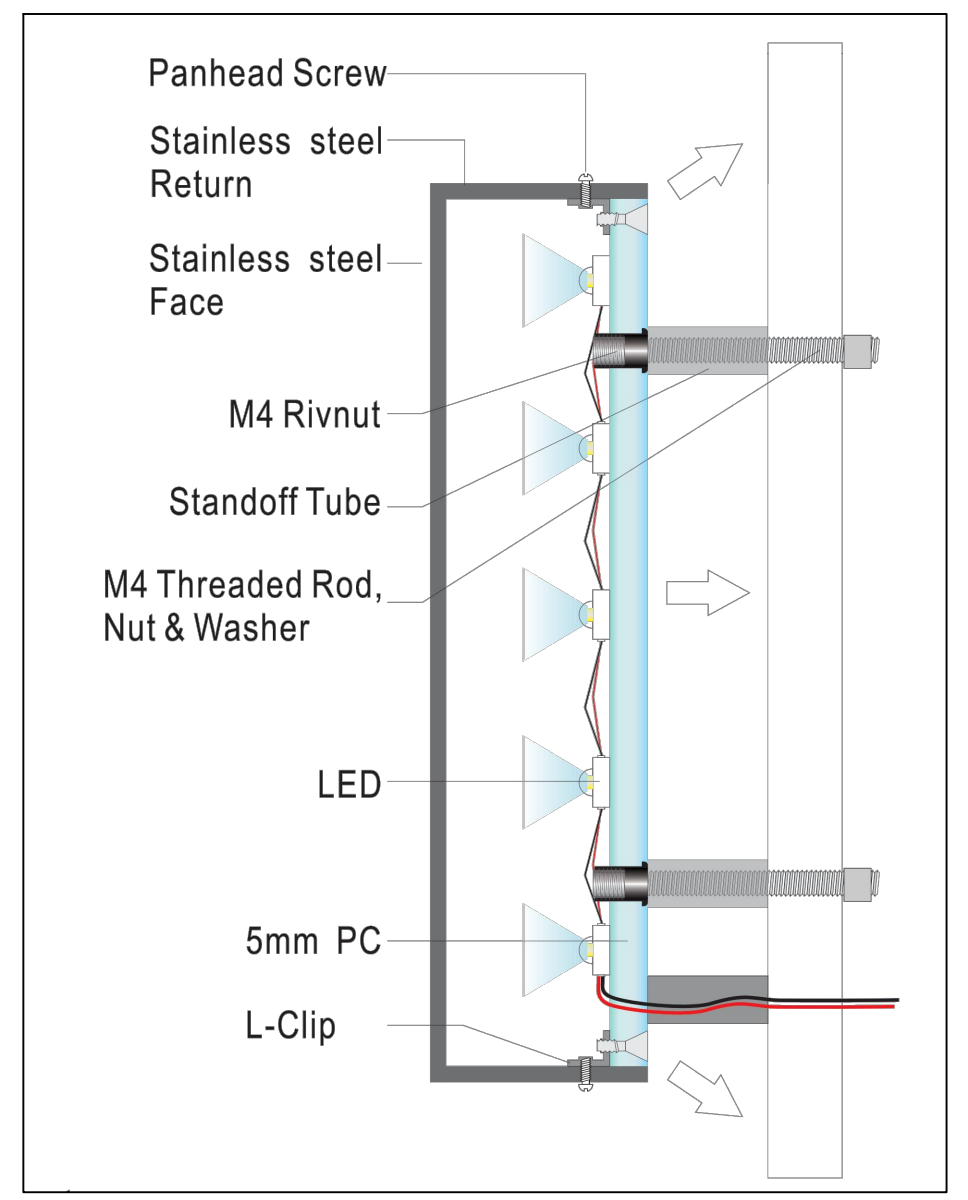

FINISH SCHEDULE

FIELD TILE - 4.25x4.25 RED TALAVERA MEXICAN TILE
 INSET TILE - 2x2 RED TALAVERA MEXICAN TILE
 STUCCO - WHITE TO MATCH CENTER

NEW MONUMENT SIGN DETAILS

1/2" = 1'-0"

DANCER PATTERNS

1" = 1'-0"

LED DETAILS

1" = 1'-0"

LETTER LED DETAIL

NTS

MARTIN F.M. GRUMMER ARCHITECT
 331 WELLESLEY PLACE NE
 ALBUQUERQUE, NEW MEXICO 87106
 (505) 265-2587

PETERSON PROPERTIES

ALL DIMENSIONS ARE TO BE FIELD VERIFIED. IF THERE ARE DISCREPANCIES, PLEASE NOTIFY THE ARCHITECT. DRAWING ARE NOT TO BE SCALED. USE DIMENSIONS FOR ACCURACY.