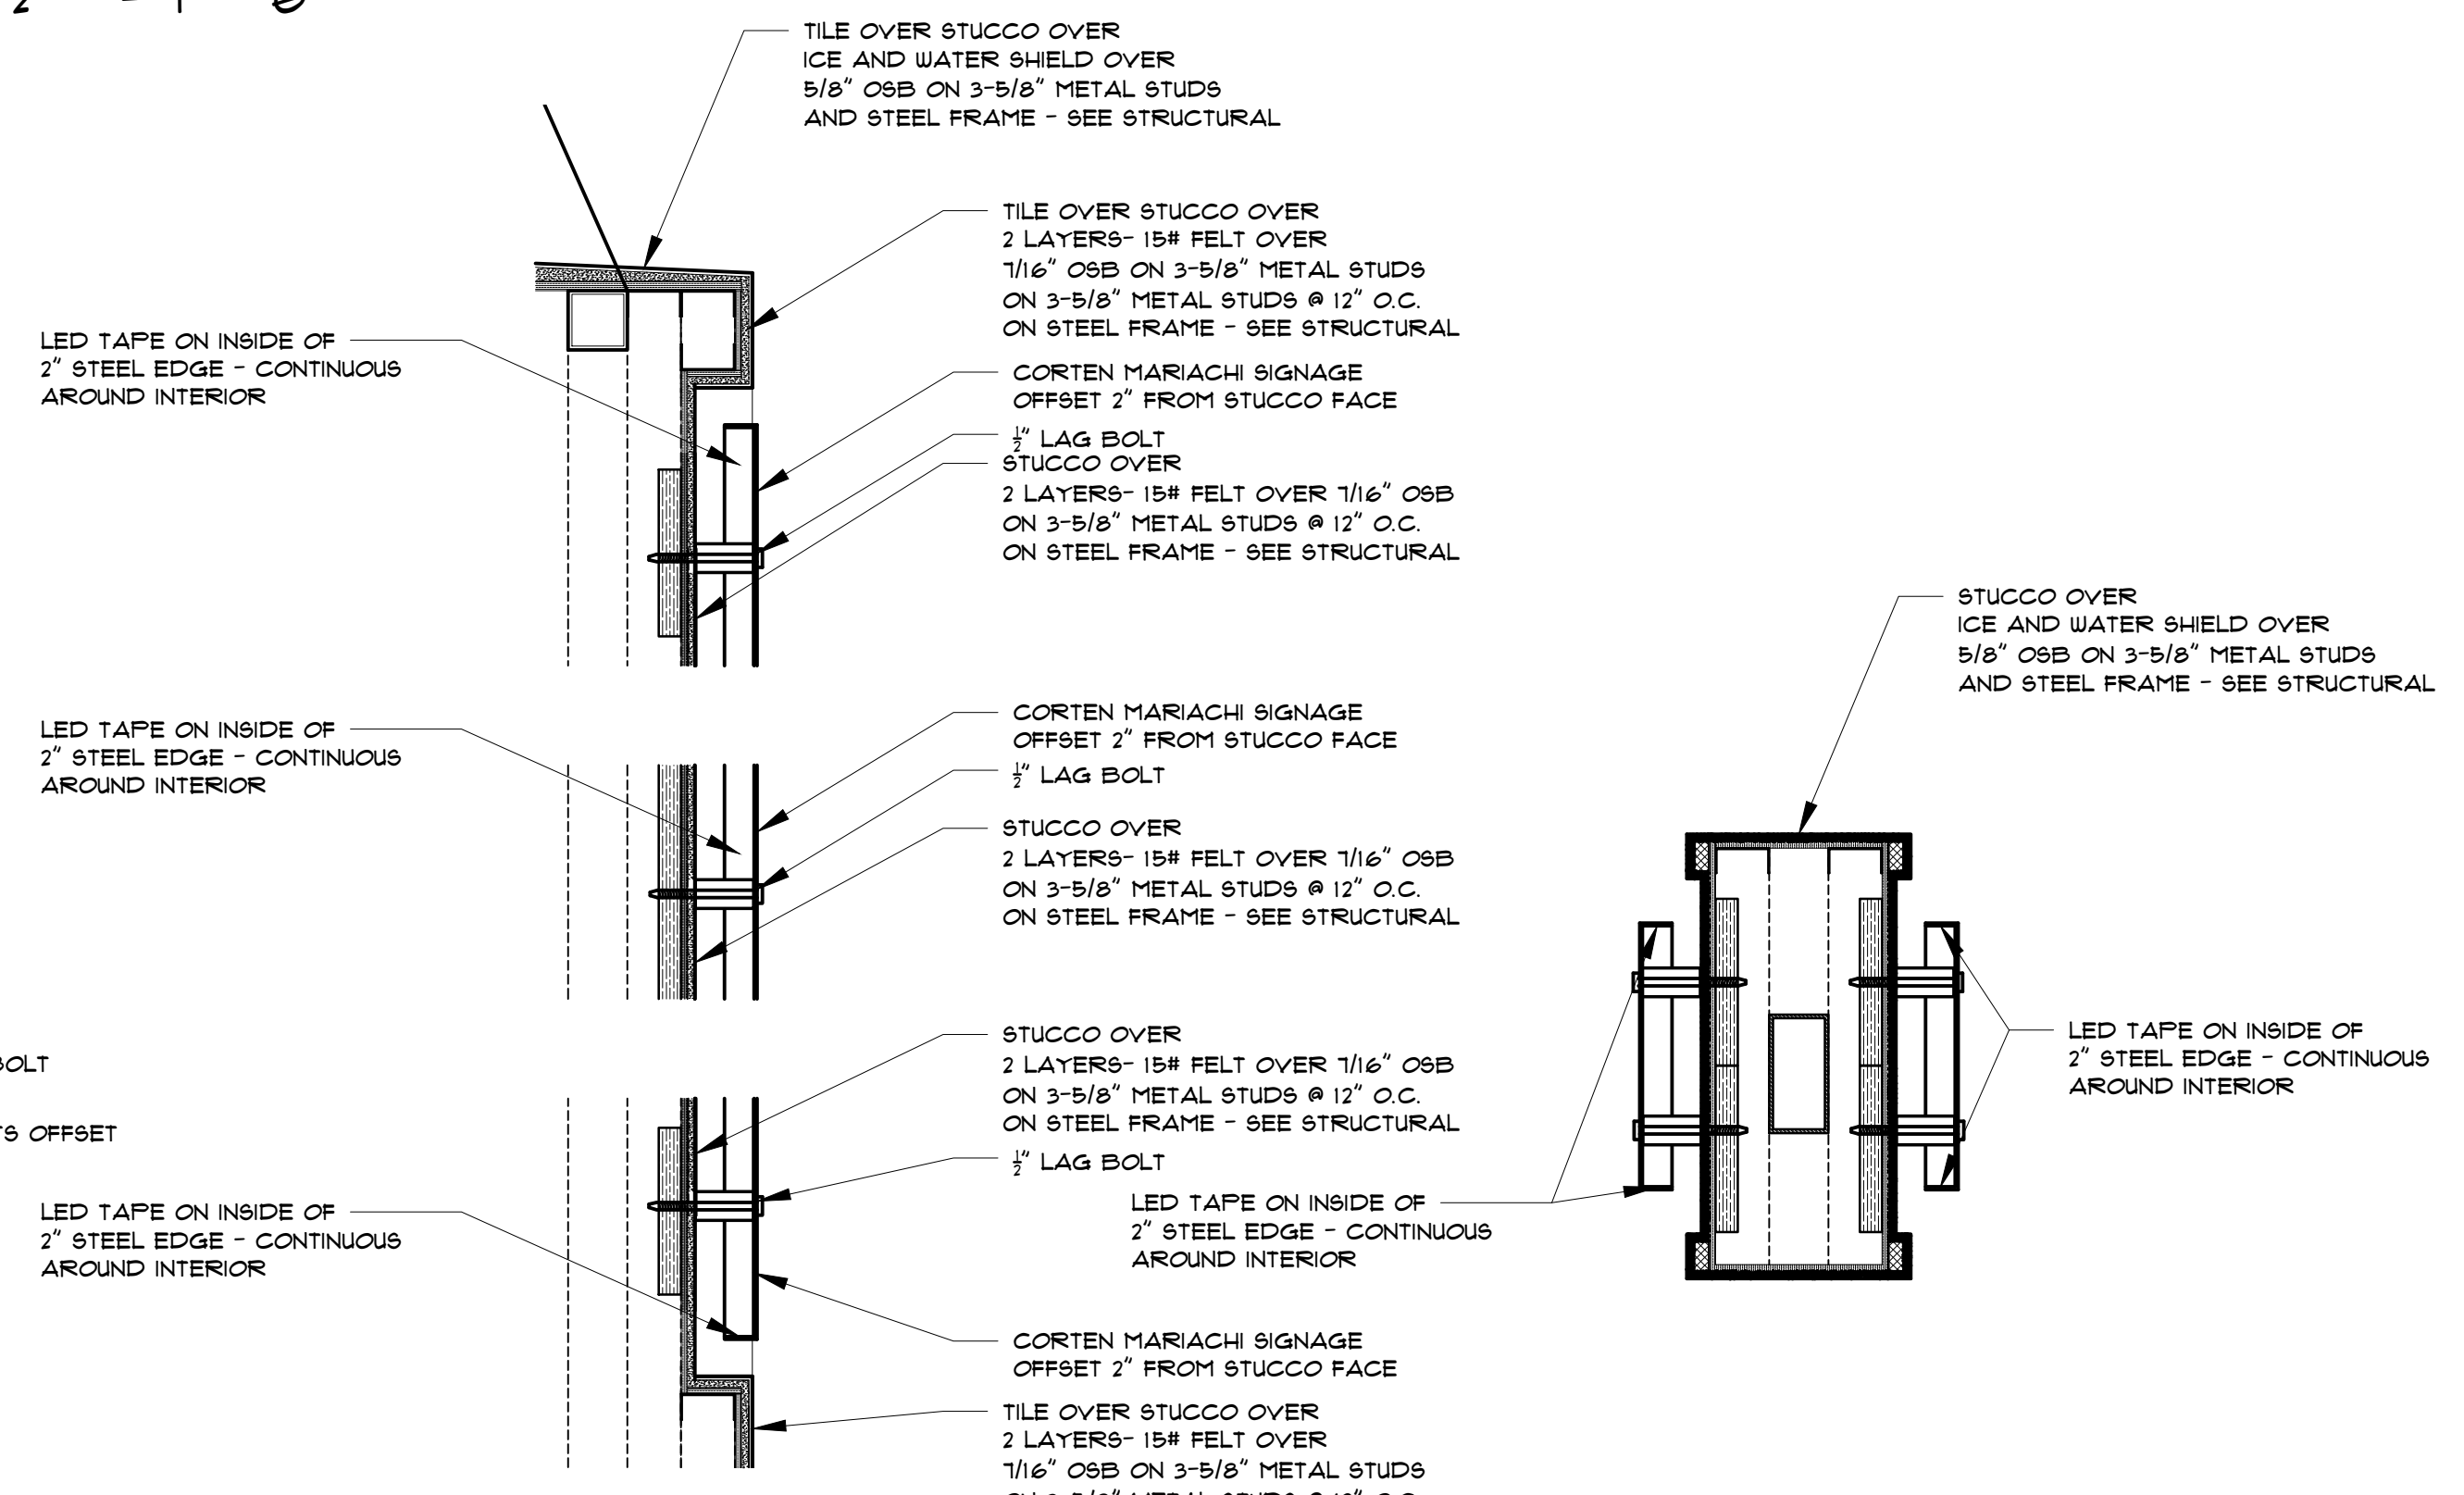

FINISH SCHEDULE

FIELD TILE - 4.25x4.25 RED TALAVERA MEXICAN TILE
 INSET TILE - 2x2 RED TALAVERA MEXICAN TILE
 STUCCO - WHITE TO MATCH CENTER

NEW MONUMENT SIGN DETAILS

1/2" = 1'-0"

DANCER PATTERNS

1" = 1'-0"

LED DETAILS

1" = 1'-0"

LETTER LED DETAIL

NTS

MARTIN F.M. GRUMMER ARCHITECT
 331 WELLESLEY PLACE NE
 ALBUQUERQUE, NEW MEXICO 87106
 (505) 265-2587

PETERSON PROPERTIES

ALL DIMENSIONS ARE TO BE FIELD VERIFIED. IF THERE ARE DISCREPANCIES, PLEASE NOTIFY THE ARCHITECT. DRAWING ARE NOT TO BE SCALED. USE DIMENSIONS FOR ACCURACY.