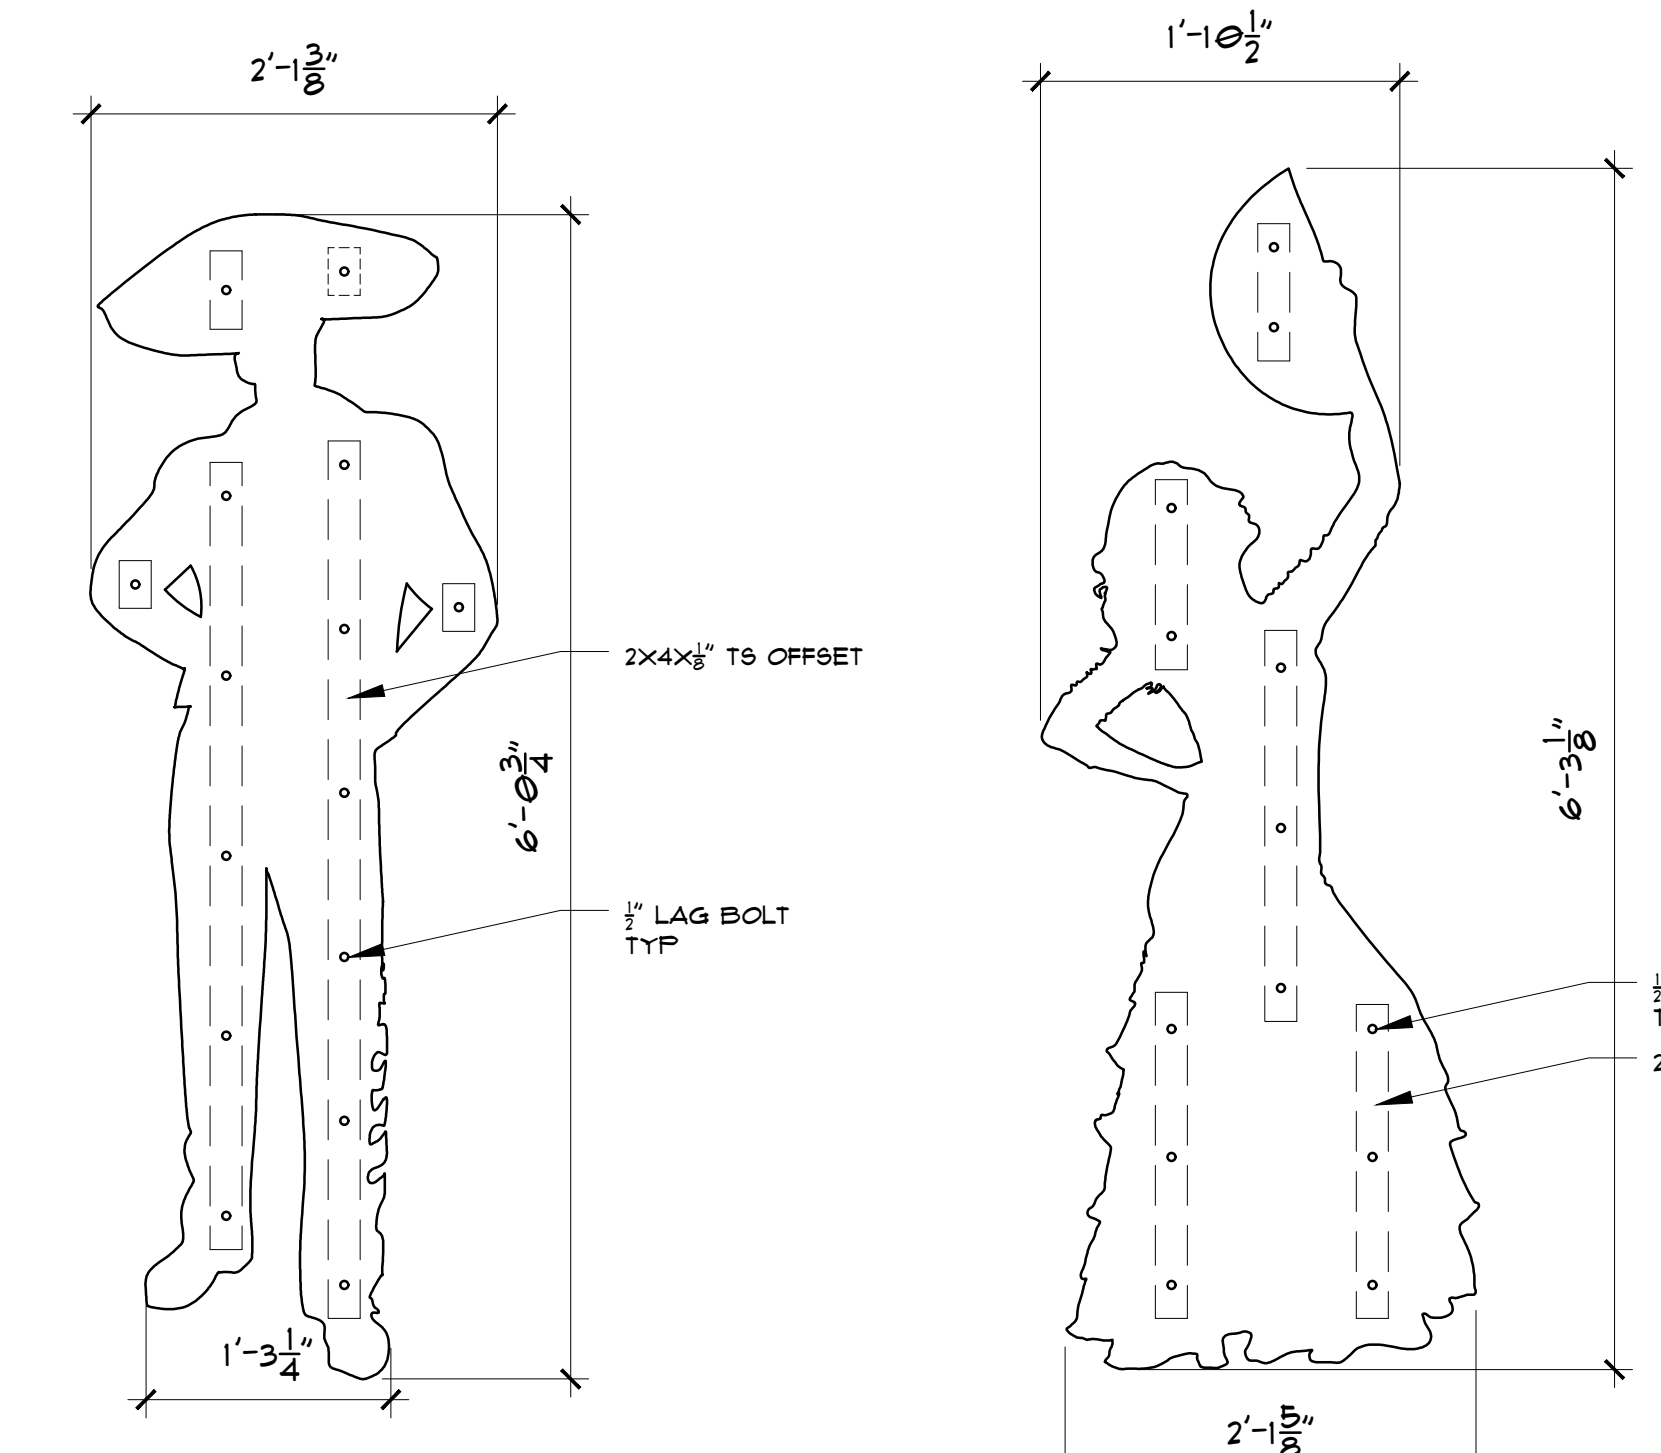

FINISH SCHEDULE

FIELD TILE - 4.25x4.25 RED TALAVERA MEXICAN TILE
 INSET TILE - 2x2 RED TALAVERA MEXICAN TILE
 STUCCO - WHITE TO MATCH CENTER

NEW MONUMENT SIGN DETAILS

1/2" = 1'-0"

DANCER PATTERNS

1" = 1'-0"

LED DETAILS

1" = 1'-0"

LETTER LED DETAIL

NTS

MARTIN F.M. GRUMMER ARCHITECT
 331 WELLESLEY PLACE NE
 ALBUQUERQUE, NEW MEXICO 87106
 (505) 265-2587

PETERSON PROPERTIES

ALL DIMENSIONS ARE TO BE FIELD VERIFIED. IF THERE ARE DISCREPANCIES, PLEASE NOTIFY THE ARCHITECT. DRAWING ARE NOT TO BE SCALED. USE DIMENSIONS FOR ACCURACY.