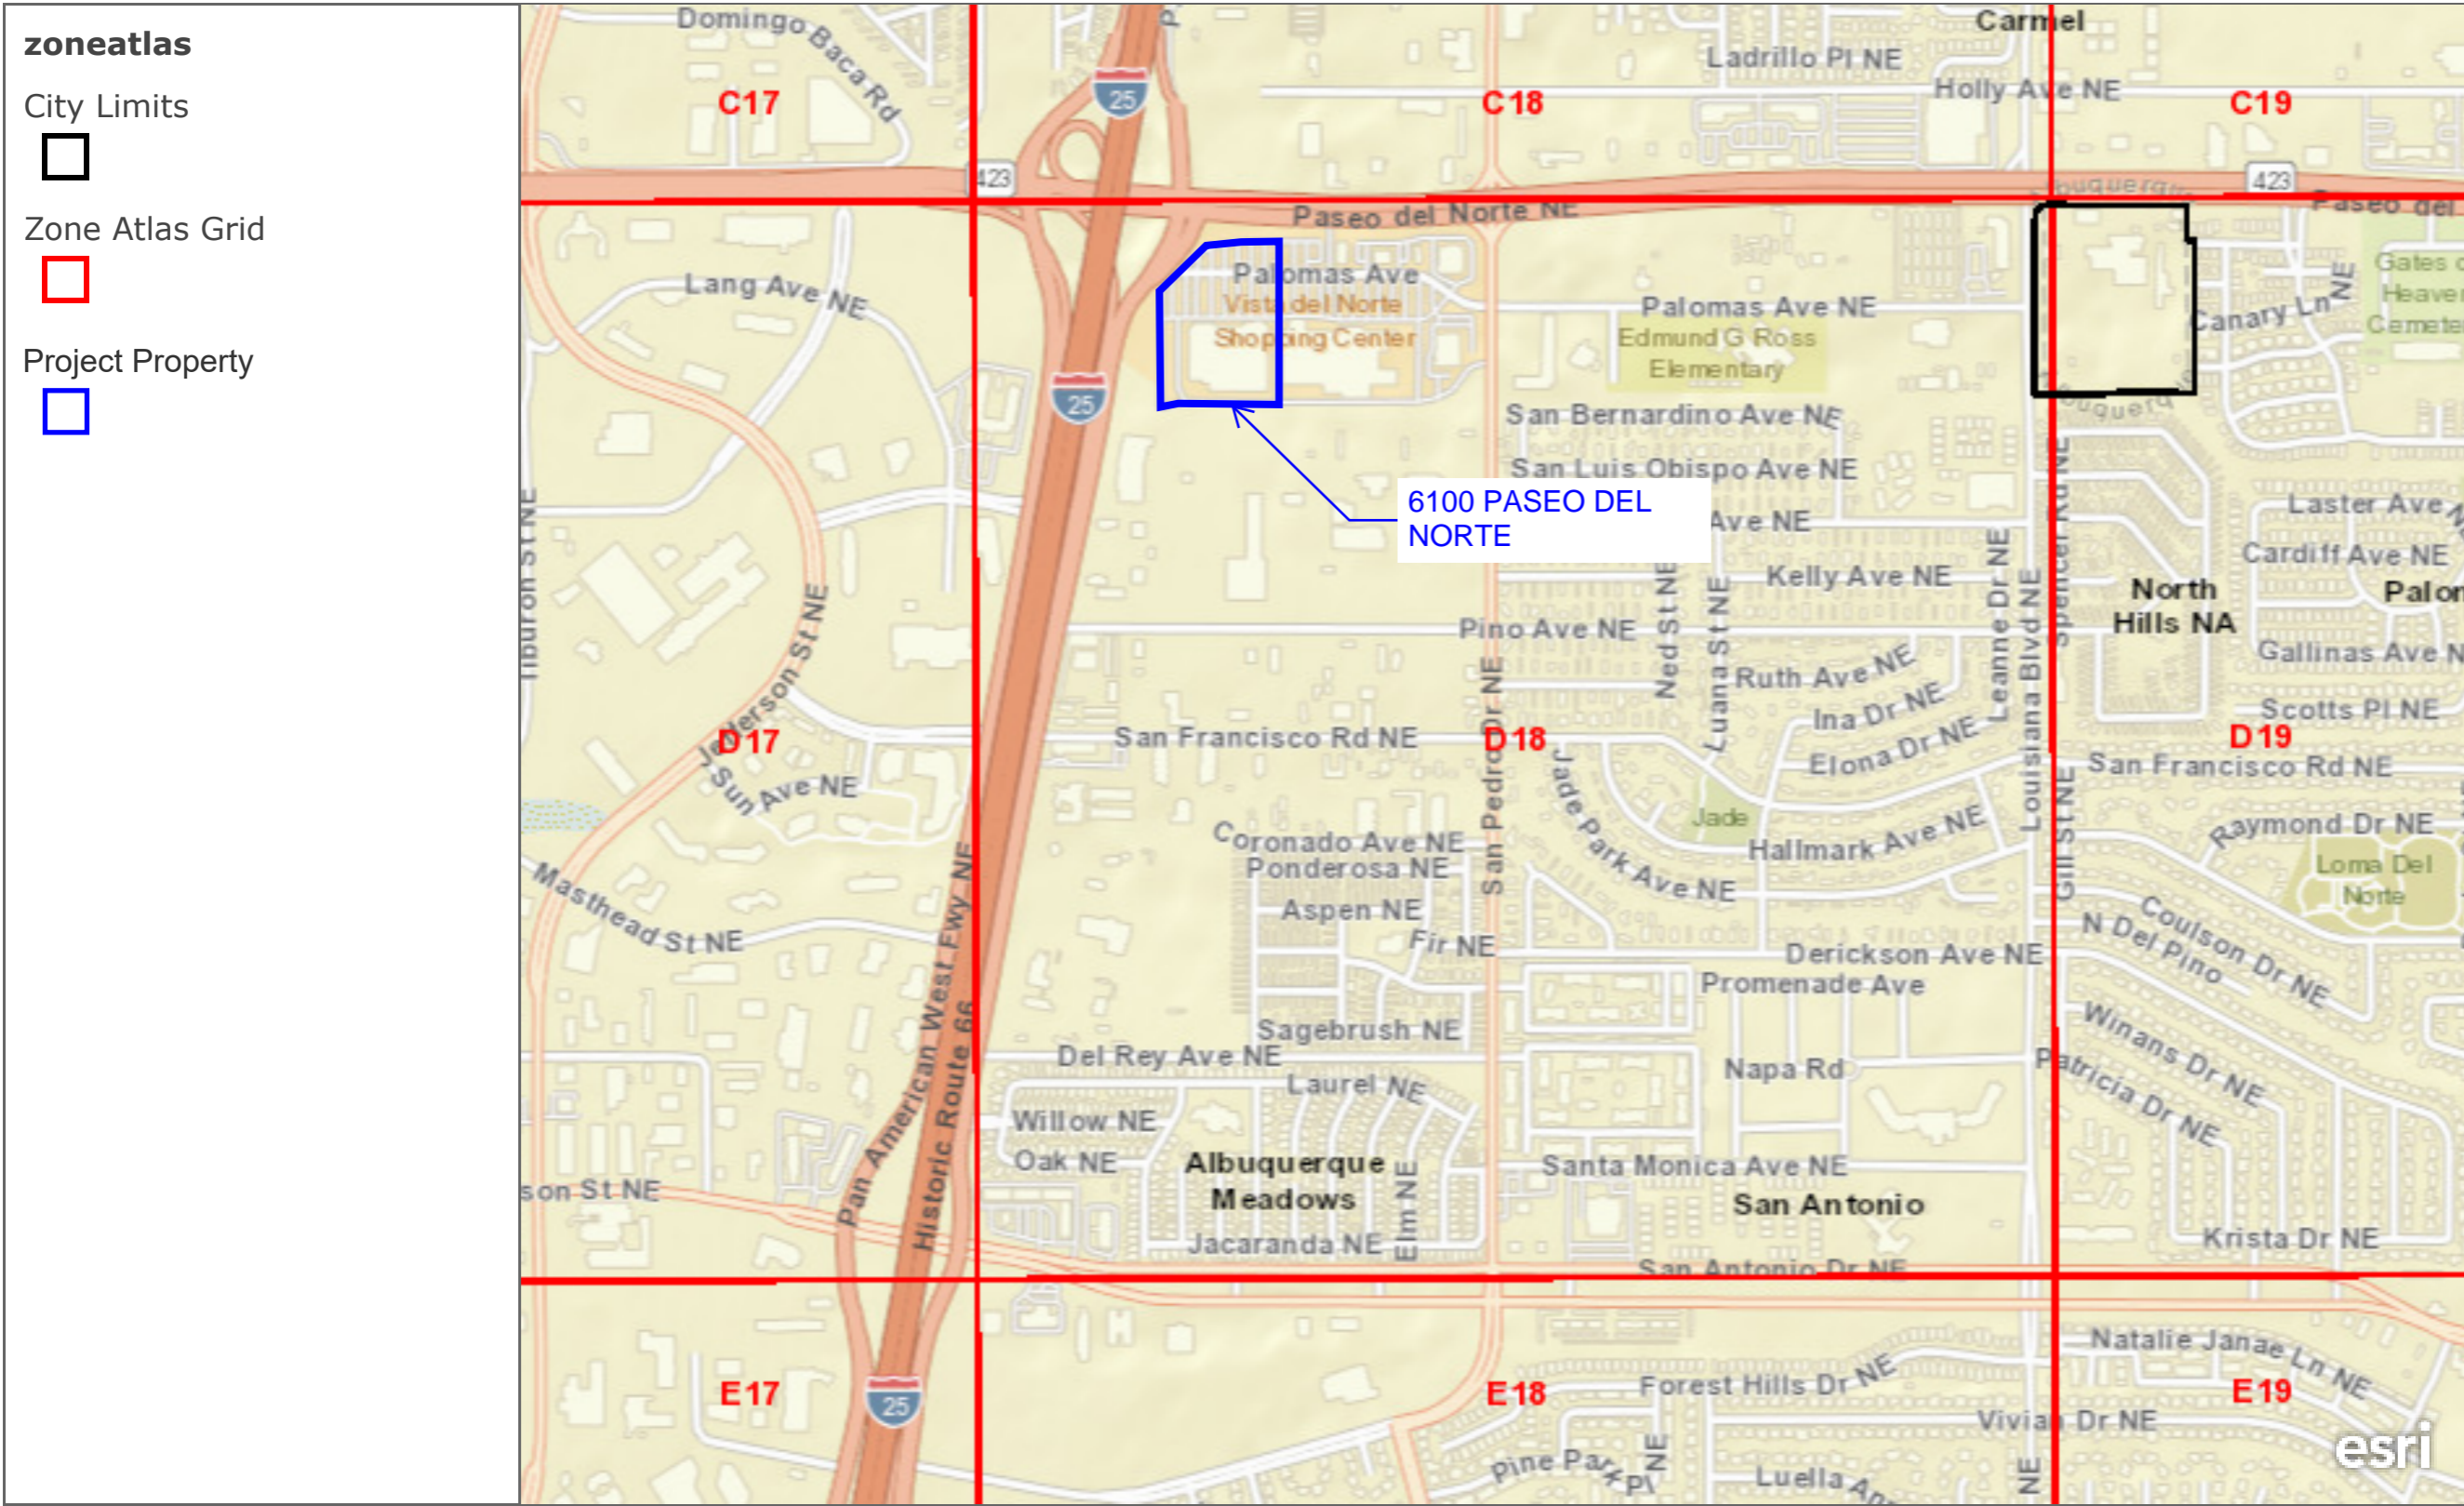

# Zone Atlas Target Drive Up Expansion T2031 | 6100 Paseo del Norte NE, Albuquerque, NM, 87113

City Zone Atlas Pages

0.2mi

City of Albuquerque, Bernalillo County, NM, Bureau of Land Management, Esri, HERE, Garmin, INCREMENT P, NGA, USGS