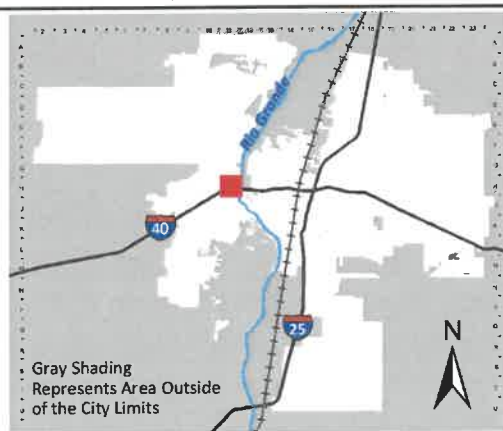

Zone Atlas Page: H-11-Z

- Easement
- Escarpment
- Petroglyph National Monument
- Areas Outside of City Limits
- Airport Protection Overlay (APO) Zone
- Character Protection Overlay (CPO) Zone
- Historic Protection Overlay (HPO) Zone
- View Protection Overlay (VPO) Zone

0 250 500 1,000
Feet

Gray Shading
Represents Area Outside
of the City Limits