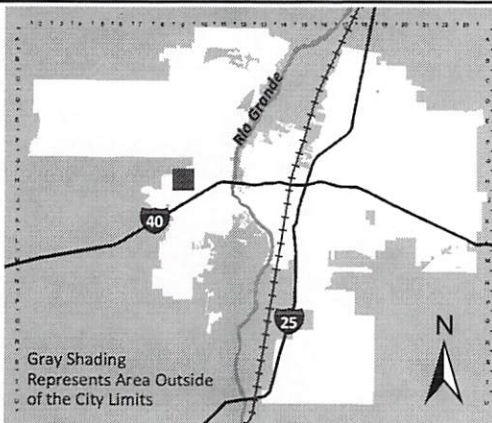

For more details about the Integrated Development Ordinance visit: <http://www.cabq.gov/planning/codes-policies-regulations/integrated-development-ordinance>

IDO Zone Atlas May 2018

IDO Zoning information as of May 17, 2018
The Zone Districts and Overlay Zones
are established by the
Integrated Development Ordinance (IDO).

Gray Shading
Represents Area Outside
of the City Limits

Zone Atlas Page:
H-09-Z

- Easement
- Escarpment
- Petroglyph National Monument
- Areas Outside of City Limits
- Airport Protection Overlay (APO) Zone
- Character Protection Overlay (CPO) Zone
- Historic Protection Overlay (HPO) Zone
- View Protection Overlay (VPO) Zone