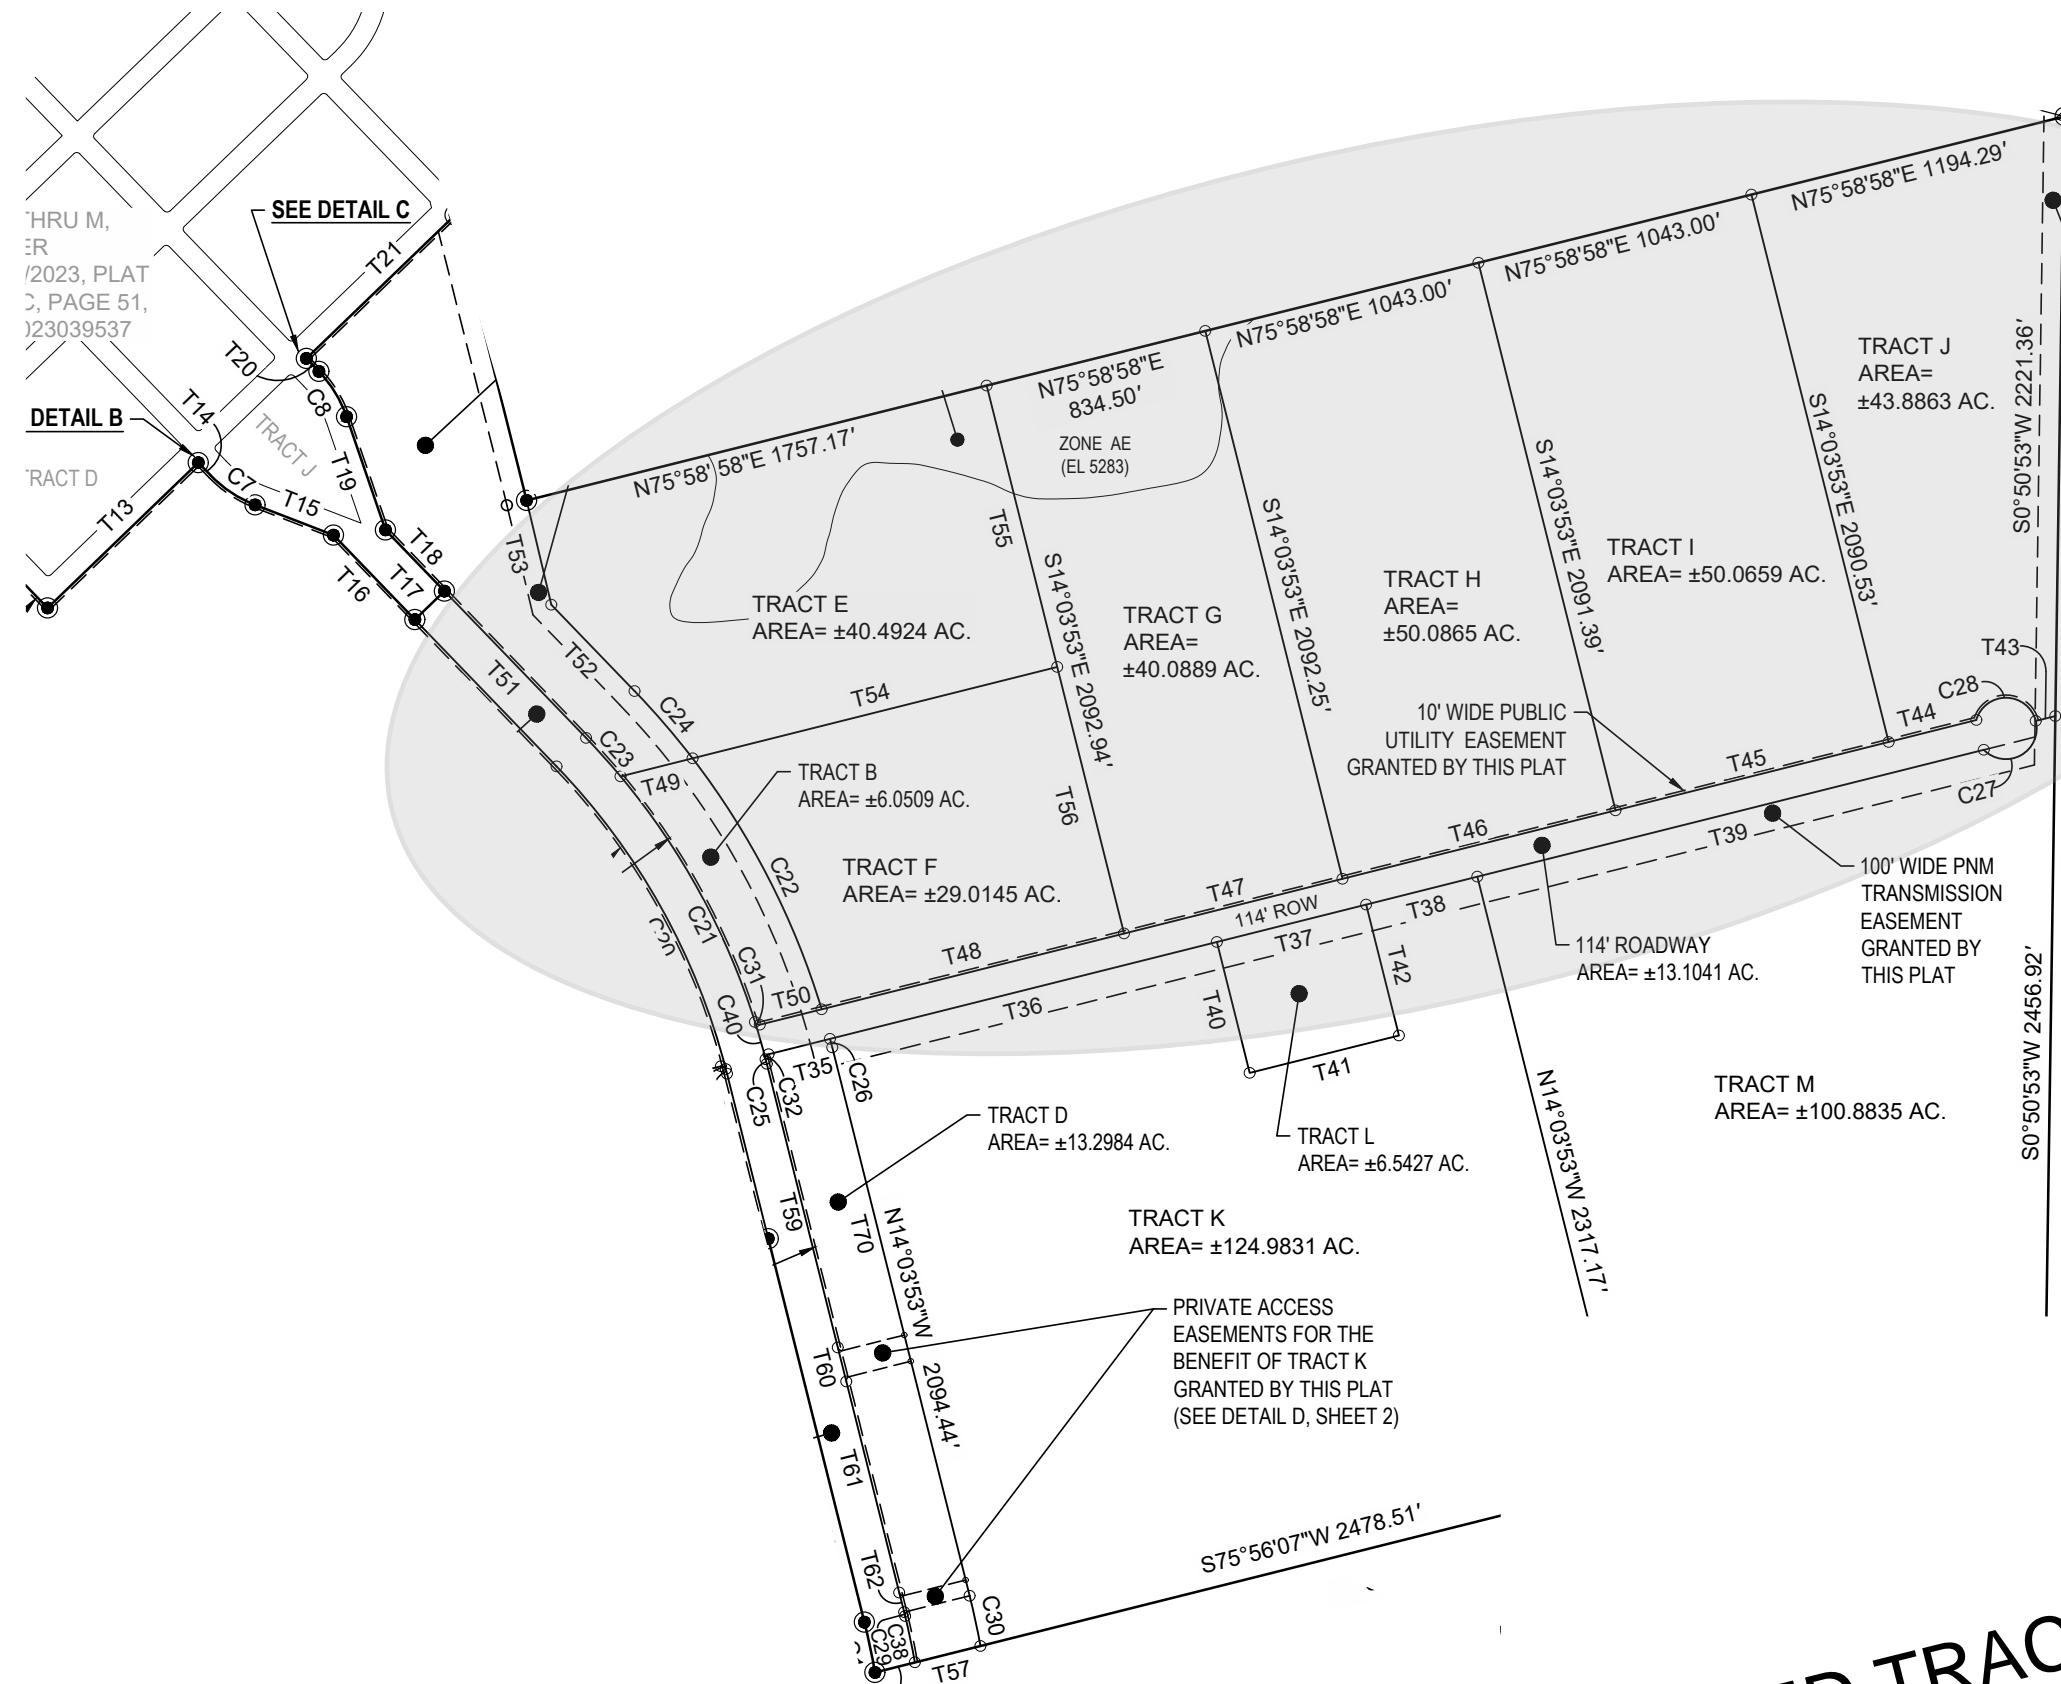

SKETCH PLAT EXHIBIT

MESA DEL SOL INNOVATION PARK III REPLAT

APRIL 2026

PROPOSED TRACTS: REPLAT FROM 6 TRACTS TO 5 TRACTS