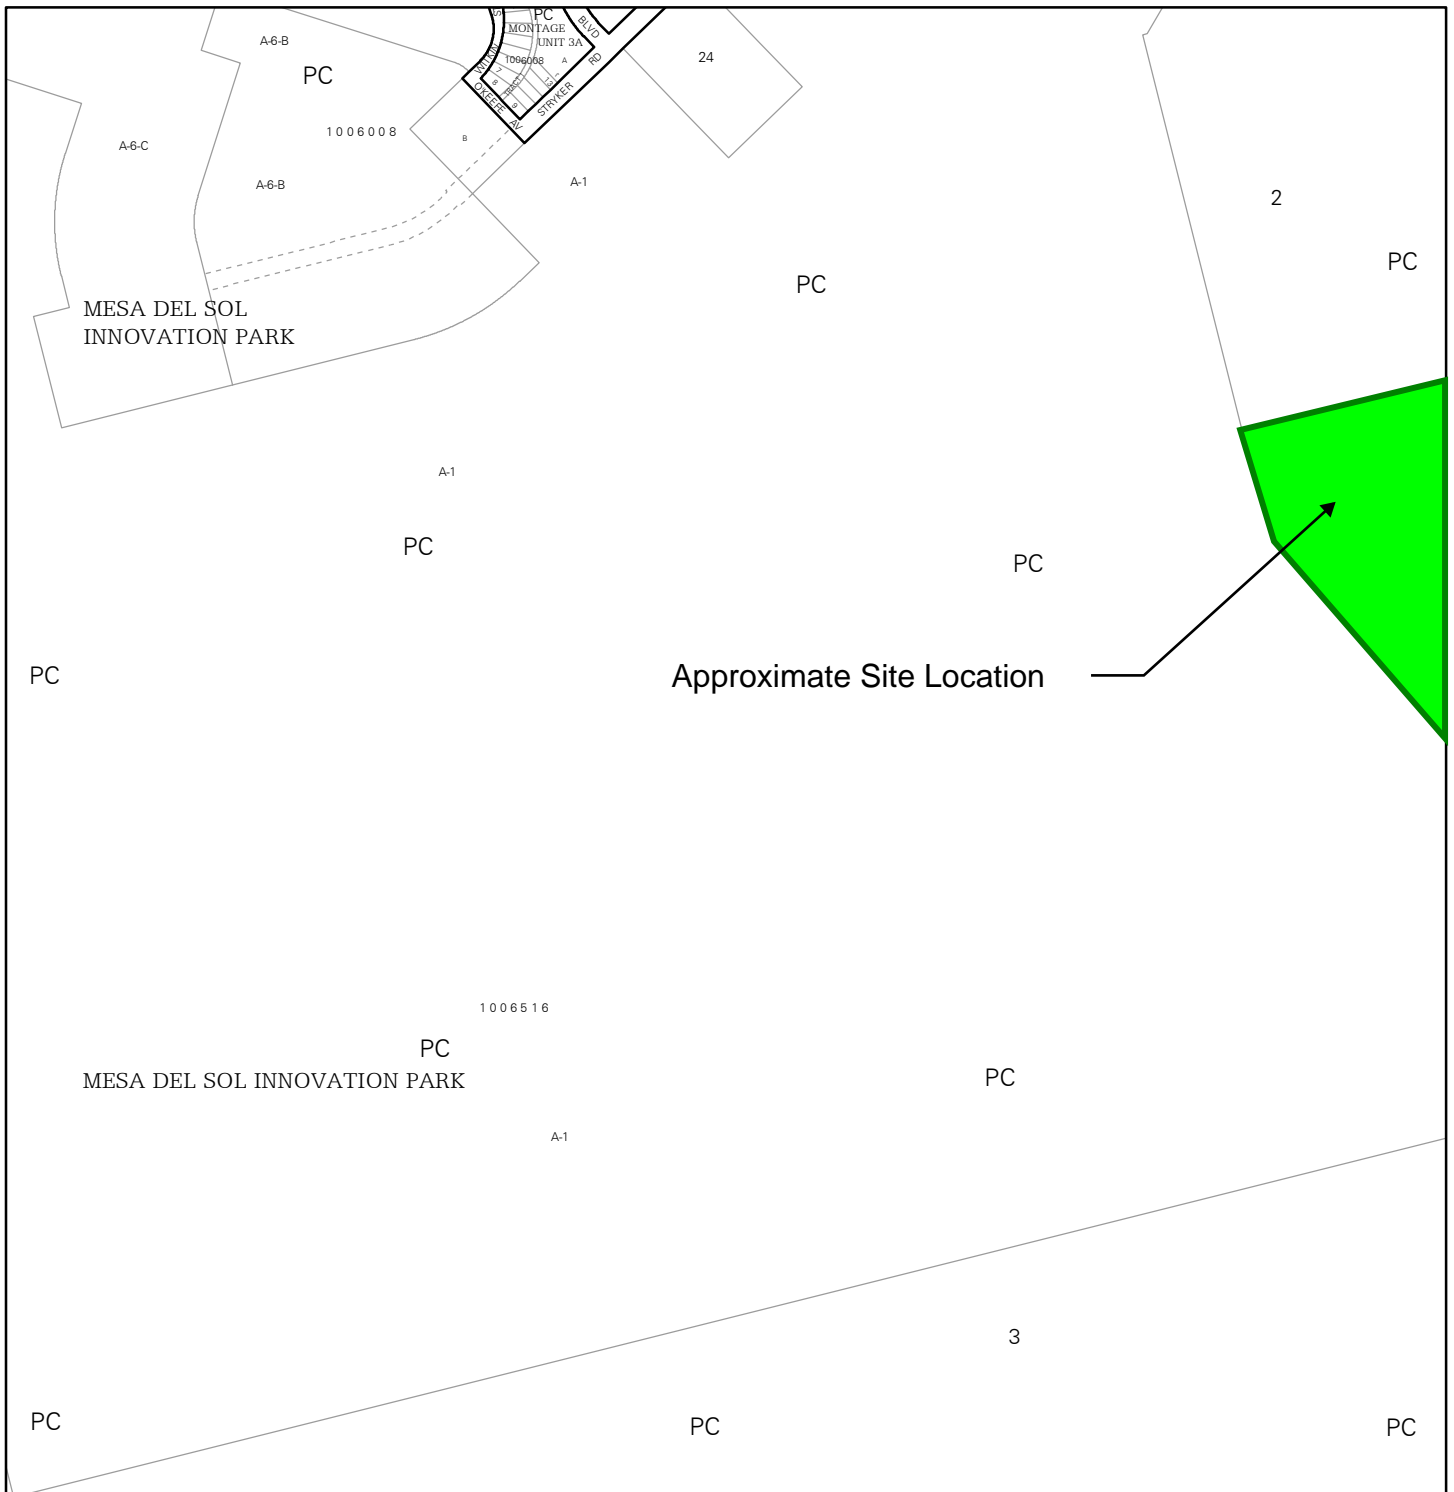

For more details about the Integrated Development Ordinance visit: <http://www.cabq.gov/planning/codes-policies-regulations/integrated-development-ordinance>

IDO Zone Atlas May 2018

IDO Zoning information as of May 17, 2018
The Zone Districts and Overlay Zones
are established by the
Integrated Development Ordinance (IDO).

Zone Atlas Page:
R-17-Z

-  Easement
-  Escarpment
-  Petroglyph National Monument
-  Areas Outside of City Limits
-  Airport Protection Overlay (APO) Zone
-  Character Protection Overlay (CPO) Zone
-  Historic Protection Overlay (HPO) Zone
-  View Protection Overlay (VPO) Zone

Zone Atlas Page:
S-16-Z

Gray Shading Represents Area Outside of the City Limits

-  Easement
-  Escarpment
-  Petroglyph National Monument
-  Areas Outside of City Limits
-  Airport Protection Overlay (APO) Zone
-  Character Protection Overlay (CPO) Zone
-  Historic Protection Overlay (HPO) Zone
-  View Protection Overlay (VPO) Zone