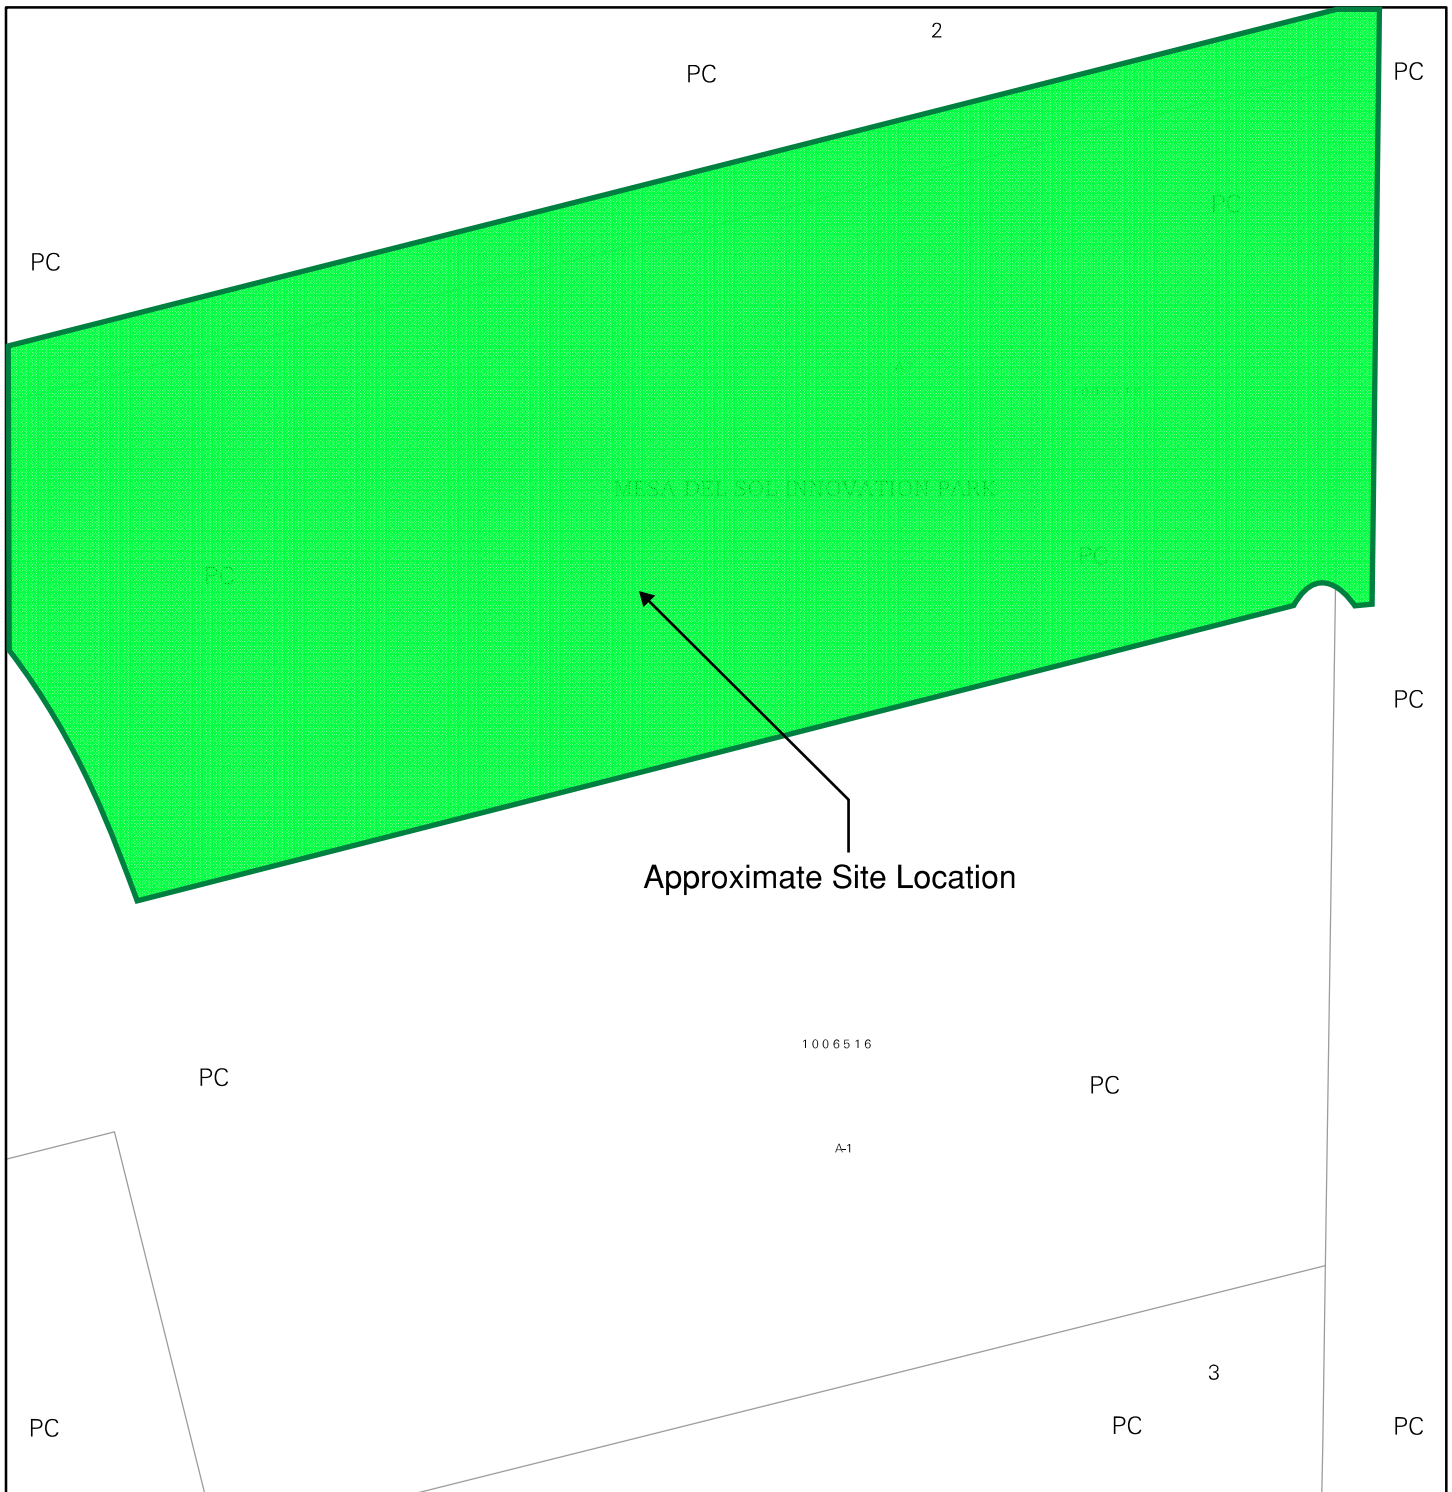

For more details about the Integrated Development Ordinance visit: <http://www.cabq.gov/planning/codes-policies-regulations/integrated-development-ordinance>

IDO Zone Atlas May 2018

IDO Zoning information as of May 17, 2018
The Zone Districts and Overlay Zones
are established by the
Integrated Development Ordinance (IDO).