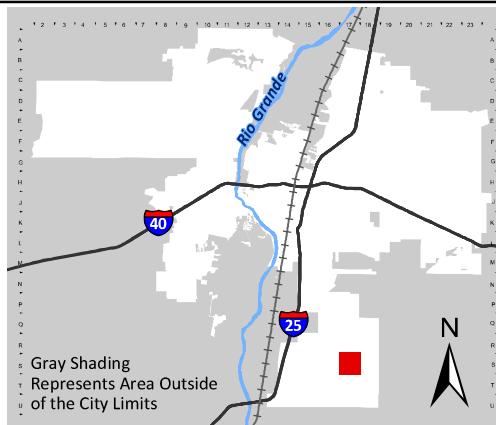

Zone Atlas Page:
S-17-Z

- Easement
- Escarpment
- Petroglyph National Monument
- Areas Outside of City Limits
- Airport Protection Overlay (APO) Zone
- Character Protection Overlay (CPO) Zone
- Historic Protection Overlay (HPO) Zone
- View Protection Overlay (VPO) Zone