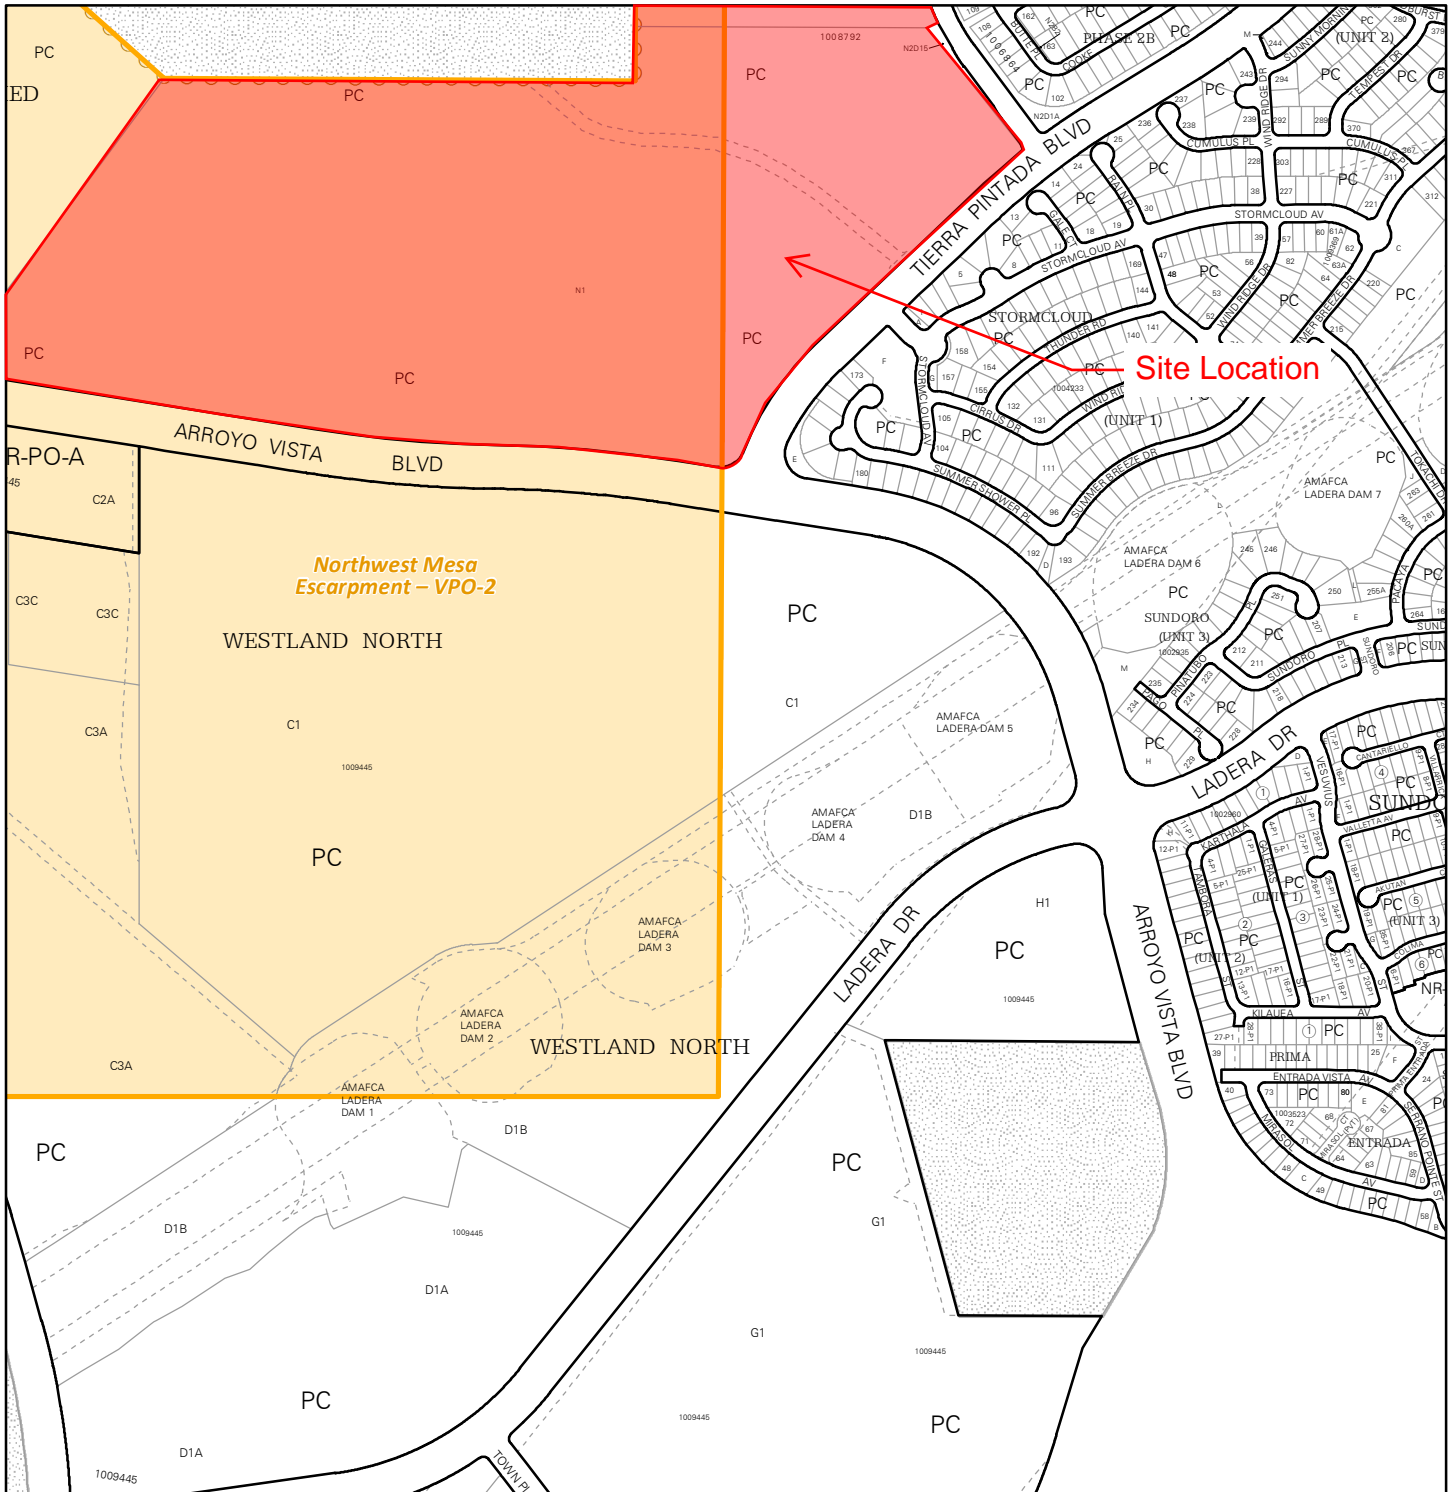

# IDO Zone Atlas May 2018

IDO Zoning information as of May 17, 2018  
The Zone Districts and Overlay Zones  
are established by the  
Integrated Development Ordinance (IDO).

Zone Atlas Page:  
**H-08-Z**

- Easement
- Escarpment
- Petroglyph National Monument
- Areas Outside of City Limits
- Airport Protection Overlay (APO) Zone
- Character Protection Overlay (CPO) Zone
- Historic Protection Overlay (HPO) Zone
- View Protection Overlay (VPO) Zone