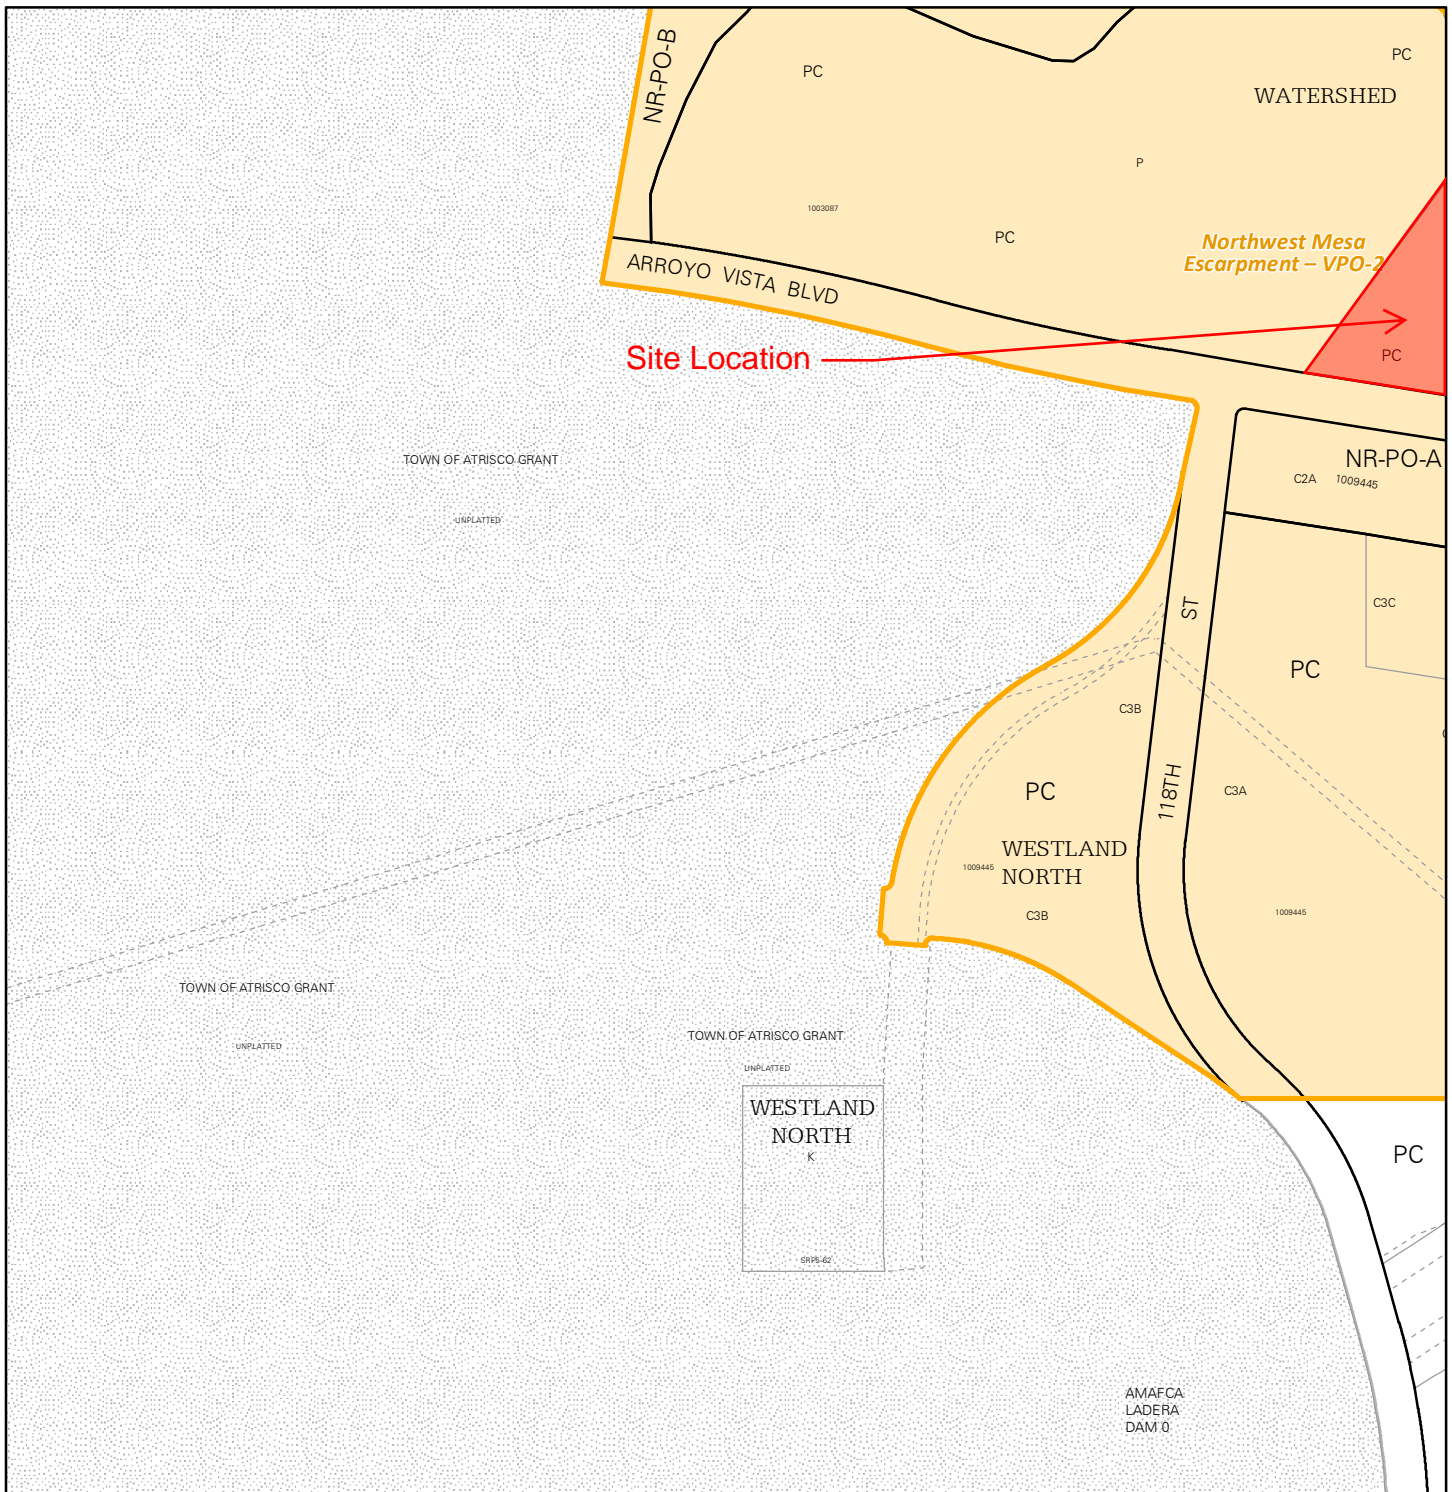

- Easement
- Escarpment
- Petroglyph National Monument
- Areas Outside of City Limits
- Airport Protection Overlay (APO) Zone
- Character Protection Overlay (CPO) Zone
- Historic Protection Overlay (HPO) Zone
- View Protection Overlay (VPO) Zone

# IDO Zone Atlas May 2018

IDO Zoning information as of May 17, 2018  
The Zone Districts and Overlay Zones  
are established by the  
Integrated Development Ordinance (IDO).

Zone Atlas Page:  
**J-08-Z**