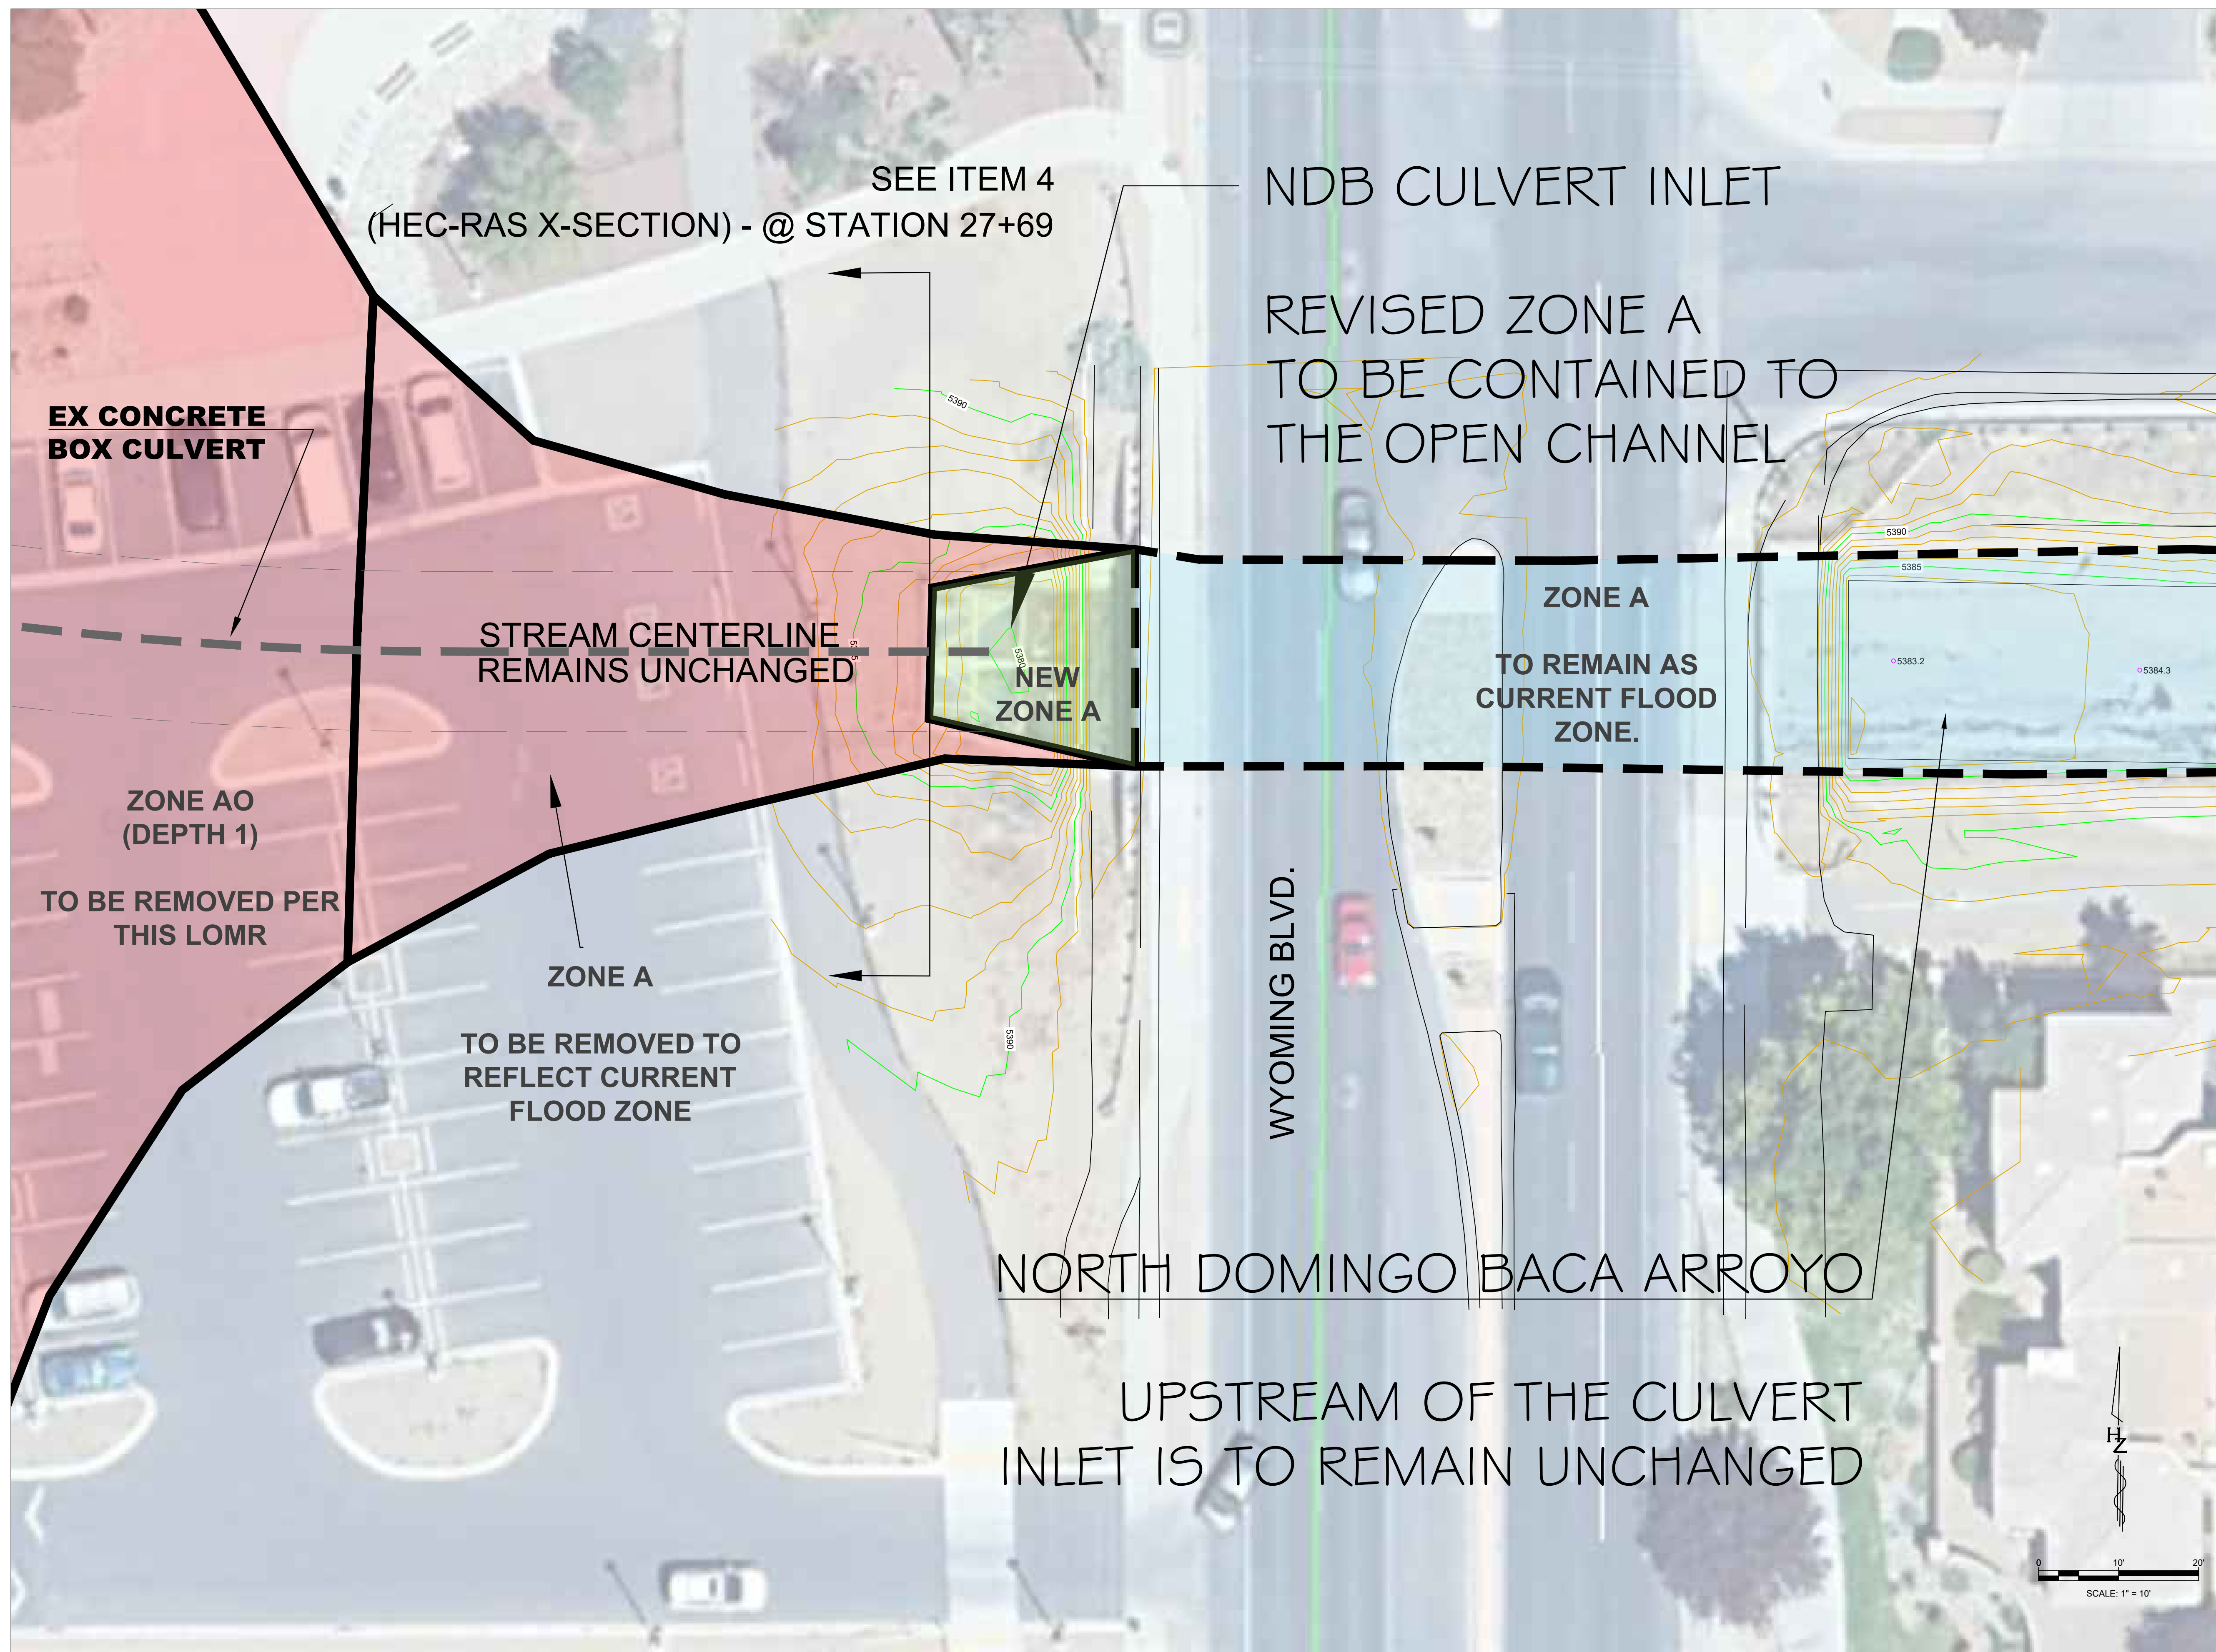

NORTH DOMINGO BACA LOMR

DATUM : NAD83/NAVD88
 SPATIAL PROJECTION:
 NEW MEXICO STATE PLANE

PROJECT NO.:
 DRAWN BY: STAFF
 REVIEWED BY: STAFF
 APPROVED BY: STAFF

ISSUE DRAWING LOG:

NO.	DATE	DESCRIPTION

NORTH DOMINGO BACA CHANNEL

LOMR EXHIBIT

9/12/2023 3:04 PM
 H:\TRANSFER\QUATIC CENTER\NDB LOMR EXHIBIT_RECOVER.DWG