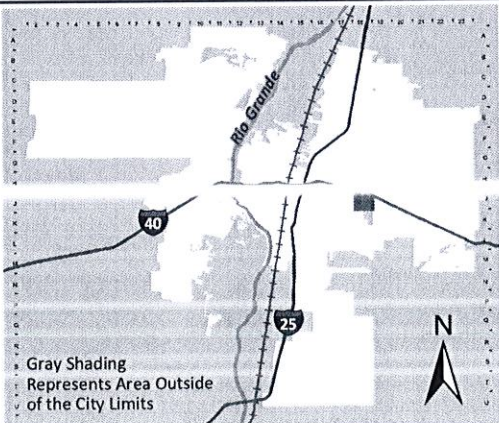

For more details about the Integrated Development Ordinance visit: <http://www.cabq.gov/planning/codes-policies-regulations/integrated-development-ordinance>

IDO Zone Atlas May 2018

IDO Zoning information as of May 17, 2018
The Zone Districts and Overlay Zones are established by the Integrated Development Ordinance (IDO).

Zone Atlas Page:
J-18-Z

- Easement
- Escarpment
- Petroglyph National Monument
- Areas Outside of City Limits
- Airport Protection Overlay (APO) Zone
- Character Protection Overlay (CPO) Zone
- Historic Protection Overlay (HPO) Zone
- View Protection Overlay (VPO) Zone