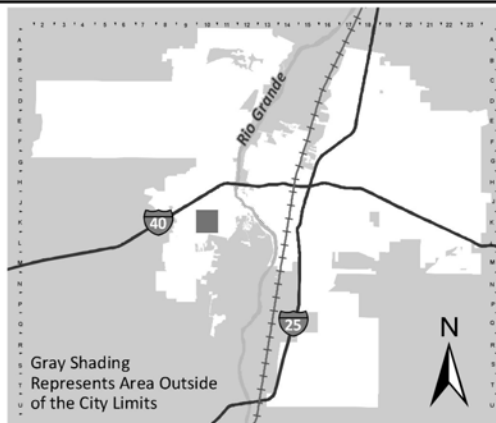

For more details about the Integrated Development Ordinance visit: <http://www.cabq.gov/planning/codes-policies-regulations/integrated-development-ordinance>

IDO Zone Atlas May 2018

IDO Zoning information as of May 17, 2018
The Zone Districts and Overlay Zones
are established by the
Integrated Development Ordinance (IDO).

Gray Shading
Represents Area Outside
of the City Limits

Zone Atlas Page: K-10-Z

- Easement
- Escarpment
- Petroglyph National Monument
- Areas Outside of City Limits
- Airport Protection Overlay (APO) Zone
- Character Protection Overlay (CPO) Zone
- Historic Protection Overlay (HPO) Zone
- View Protection Overlay (VPO) Zone